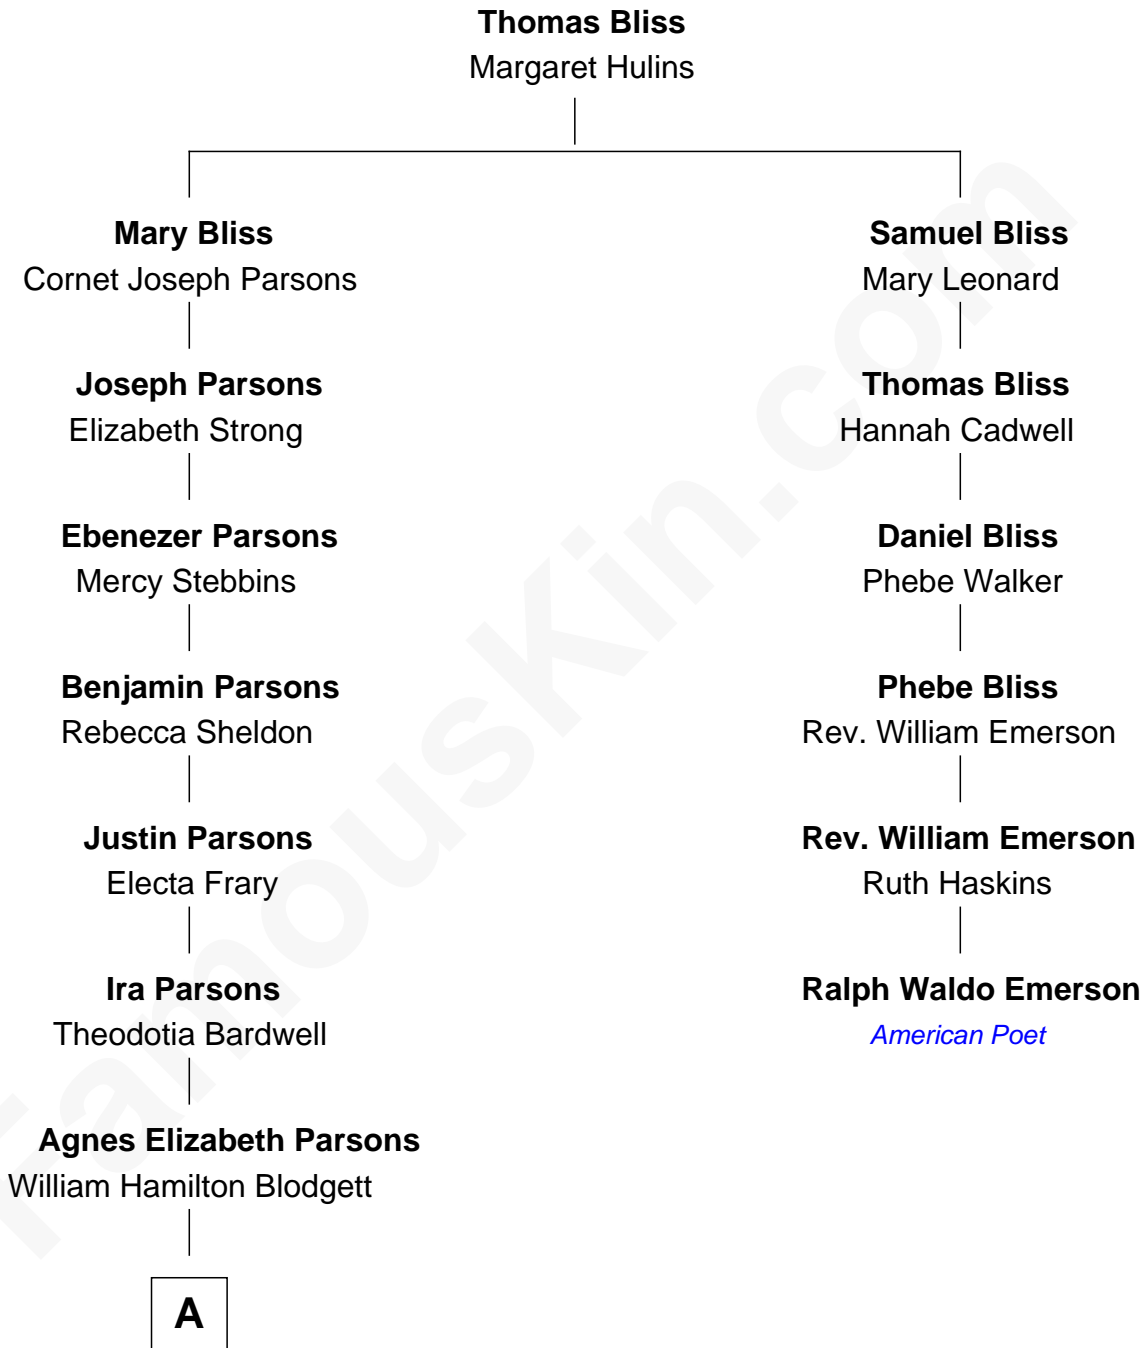

# FamousKin.com

## Relationship Chart of Frederick Upton

Co-Founder of Whirlpool Corporation

5th cousin 3 times removed of

**Ralph Waldo Emerson**

*American Poet*

**A**

—  
**Carrie A. Blodgett**  
Cassius Marcellus Upton

—  
**Frederick Upton**  
*Co-Founder of Whirlpool Corporation*