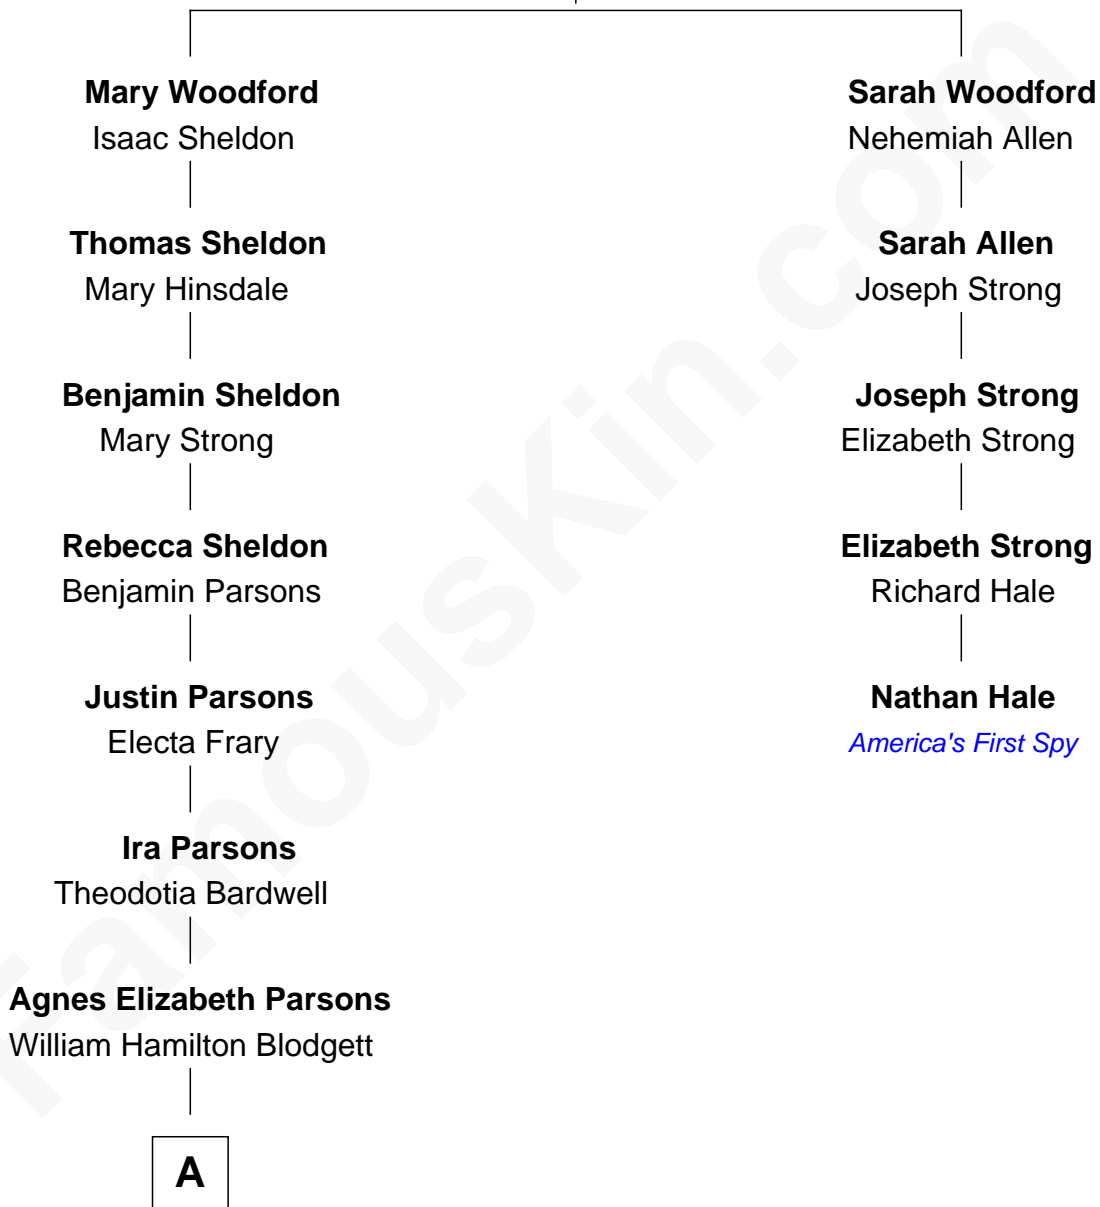

FamousKin.com Relationship Chart of

Frederick Upton

Co-Founder of Whirlpool Corporation

4th cousin 4 times removed of

Nathan Hale

America's First Spy

Thomas Woodford

Mary Blott

A

—
Carrie A. Blodgett
Cassius Marcellus Upton

—
Frederick Upton
Co-Founder of Whirlpool Corporation

FamousKin.com