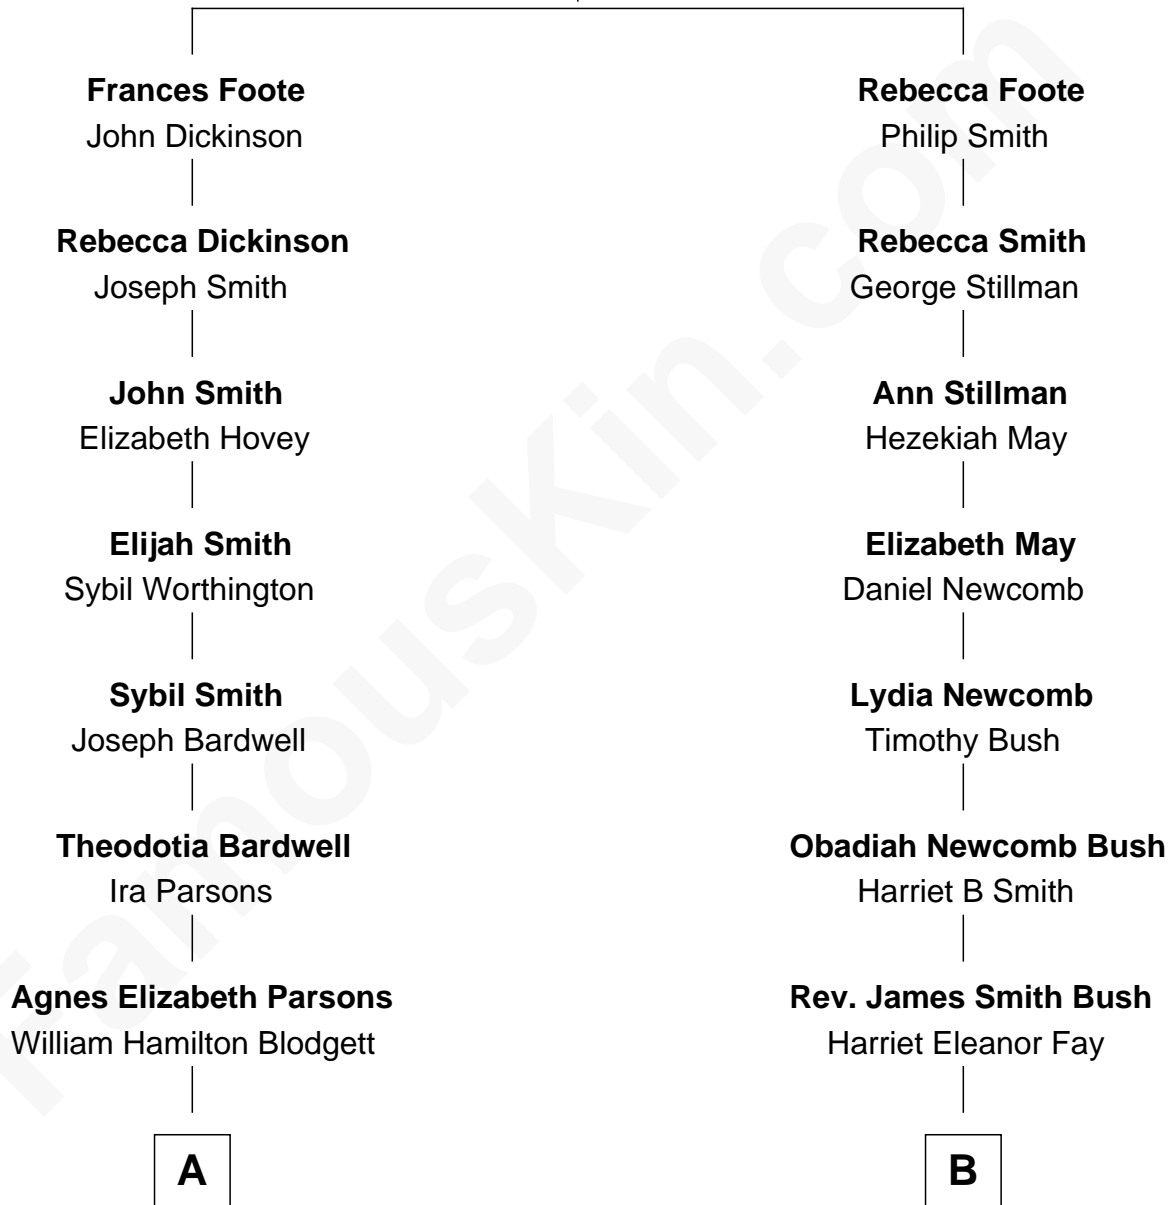

# FamousKin.com Relationship Chart of

**Frederick Upton**

*Co-Founder of Whirlpool Corporation*

8th cousin 1 time removed of

**George H. W. Bush**

*41st U.S. President*

**Nathaniel Foote**  
Elizabeth Deming

**A**

**Carrie A. Blodgett**  
Cassius Marcellus Upton

**Frederick Upton**  
*Co-Founder of Whirlpool Corporation*

**B**

**Samuel Prescott Bush**  
Flora Sheldon

**Prescott Sheldon Bush**  
Dorothy Wear Walker

**George H. W. Bush**  
*41st U.S. President*

FamousKin.com