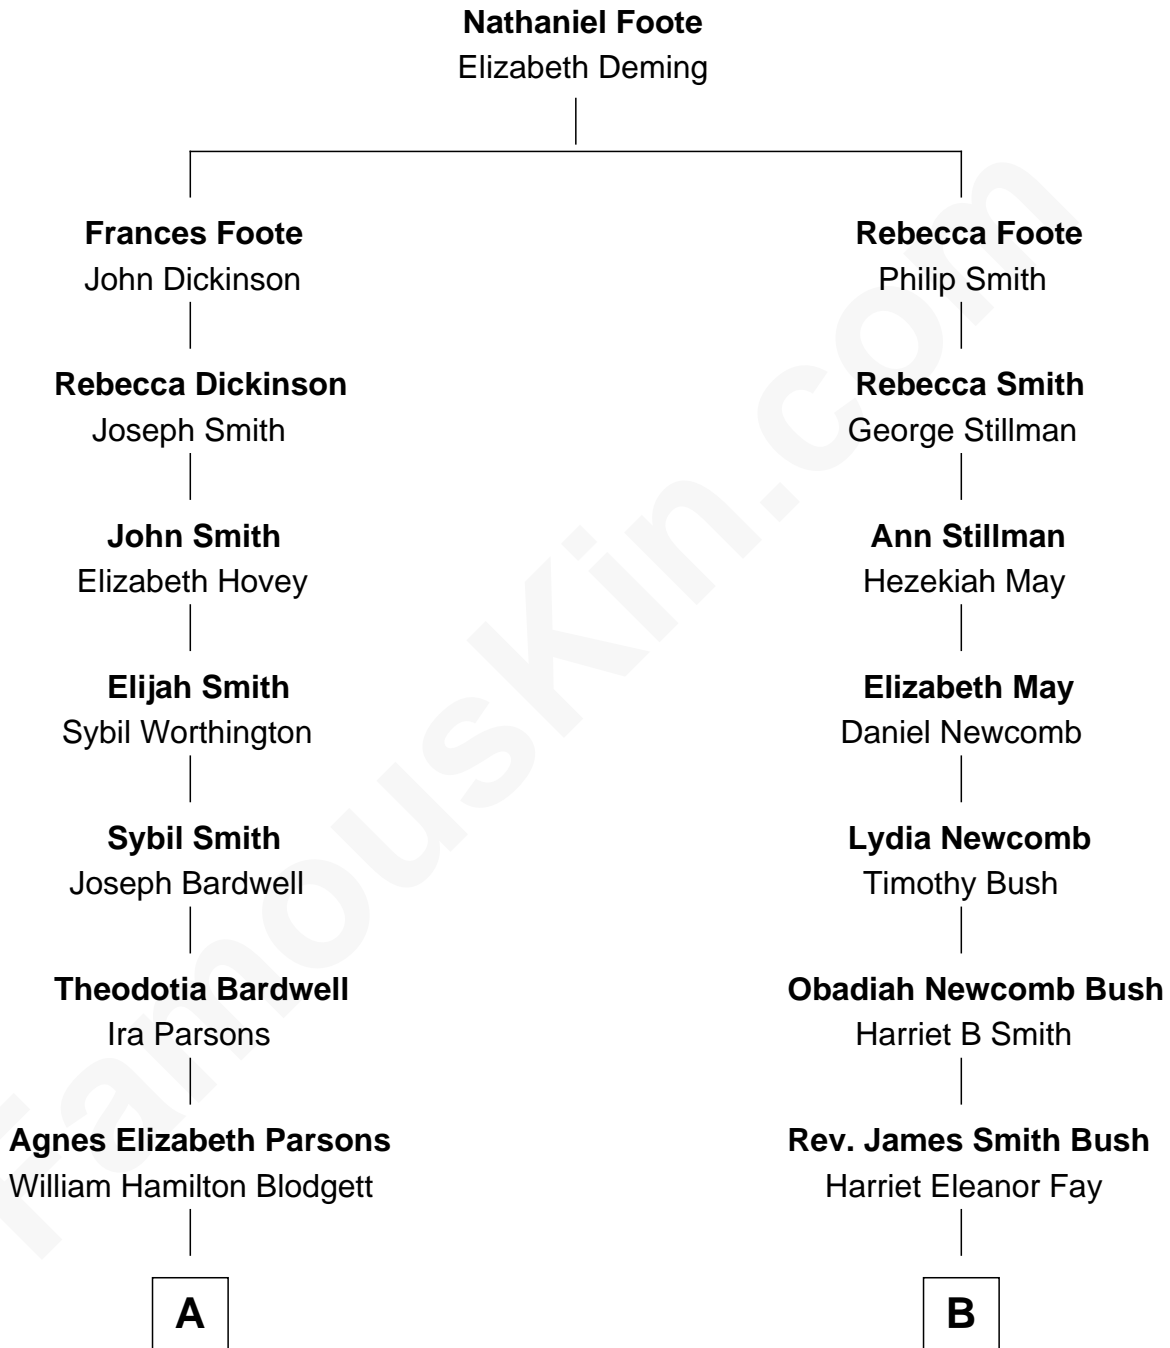

FamousKin.com

Relationship Chart of Frederick Upton

Co-Founder of Whirlpool Corporation

8th cousin 2 times removed of

George W. Bush
43rd U.S. President

A

Carrie A. Blodgett
Cassius Marcellus Upton

Frederick Upton
Co-Founder of Whirlpool Corporation

B

Samuel Prescott Bush
Flora Sheldon

Prescott Sheldon Bush
Dorothy Wear Walker

George Herbert Walker Bush
Barbara Pierce

George W. Bush
43rd U.S. President

FamousKin.com