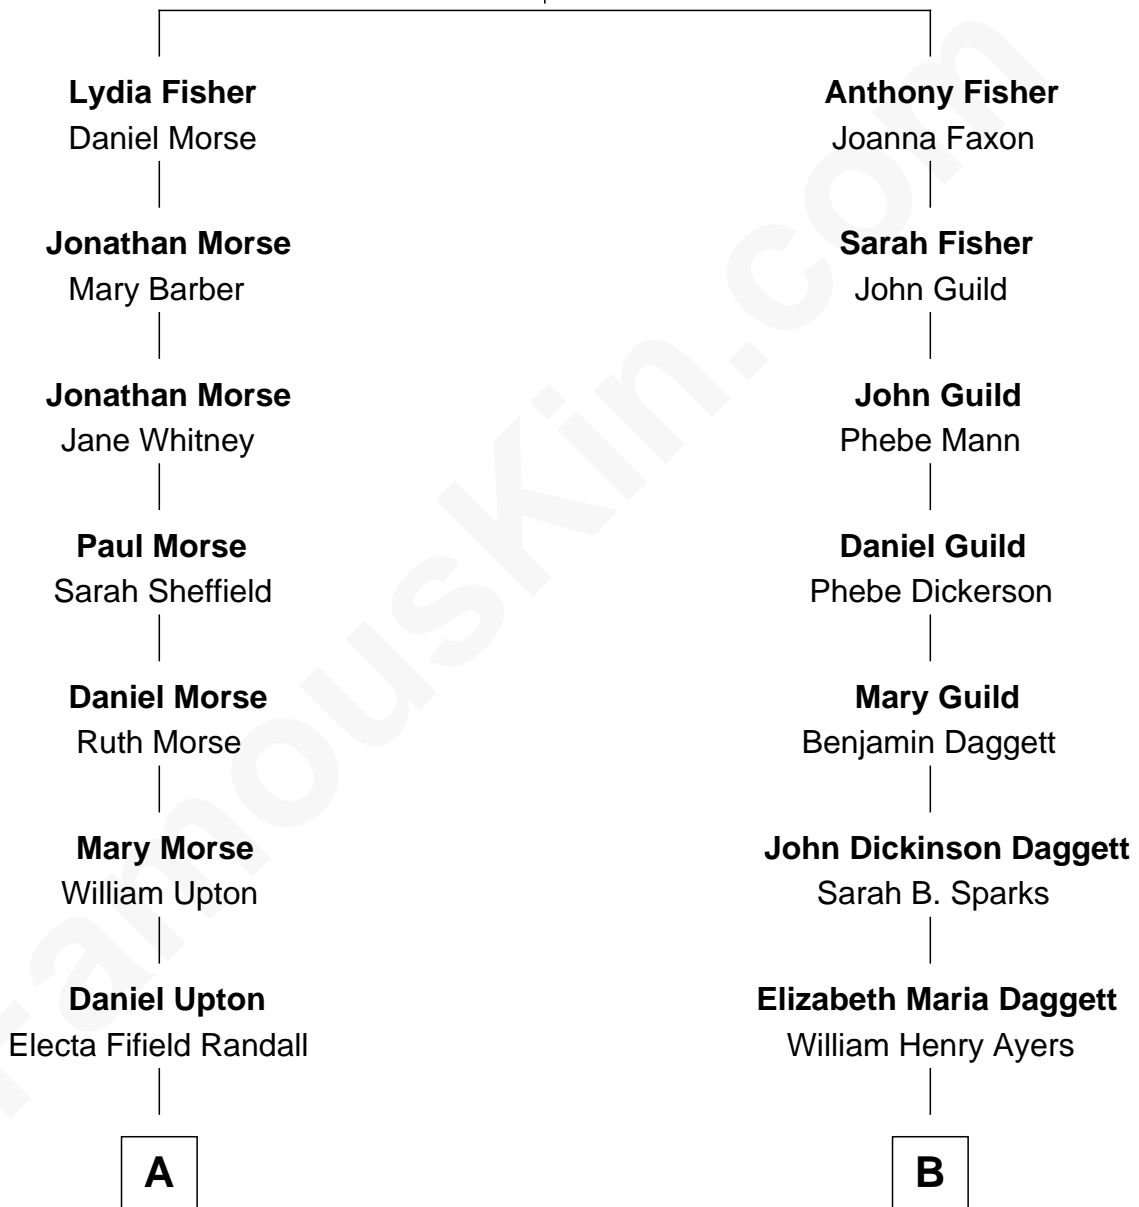

FamousKin.com Relationship Chart of

Frederick Upton

Co-Founder of Whirlpool Corporation

9th cousin of

Gregory Peck

Movie Actor

Anthony Fisher

Alice - - - - -

A

Stephen Upton
Olive Amelia Hamilton

Cassius Marcellus Upton
Carrie A. Blodgett

Frederick Upton
Co-Founder of Whirlpool Corporation

B

John Daggett Ayers
Katherine Elizabeth Forse

Bernice Mae Ayers
Gregory Pearl Peck