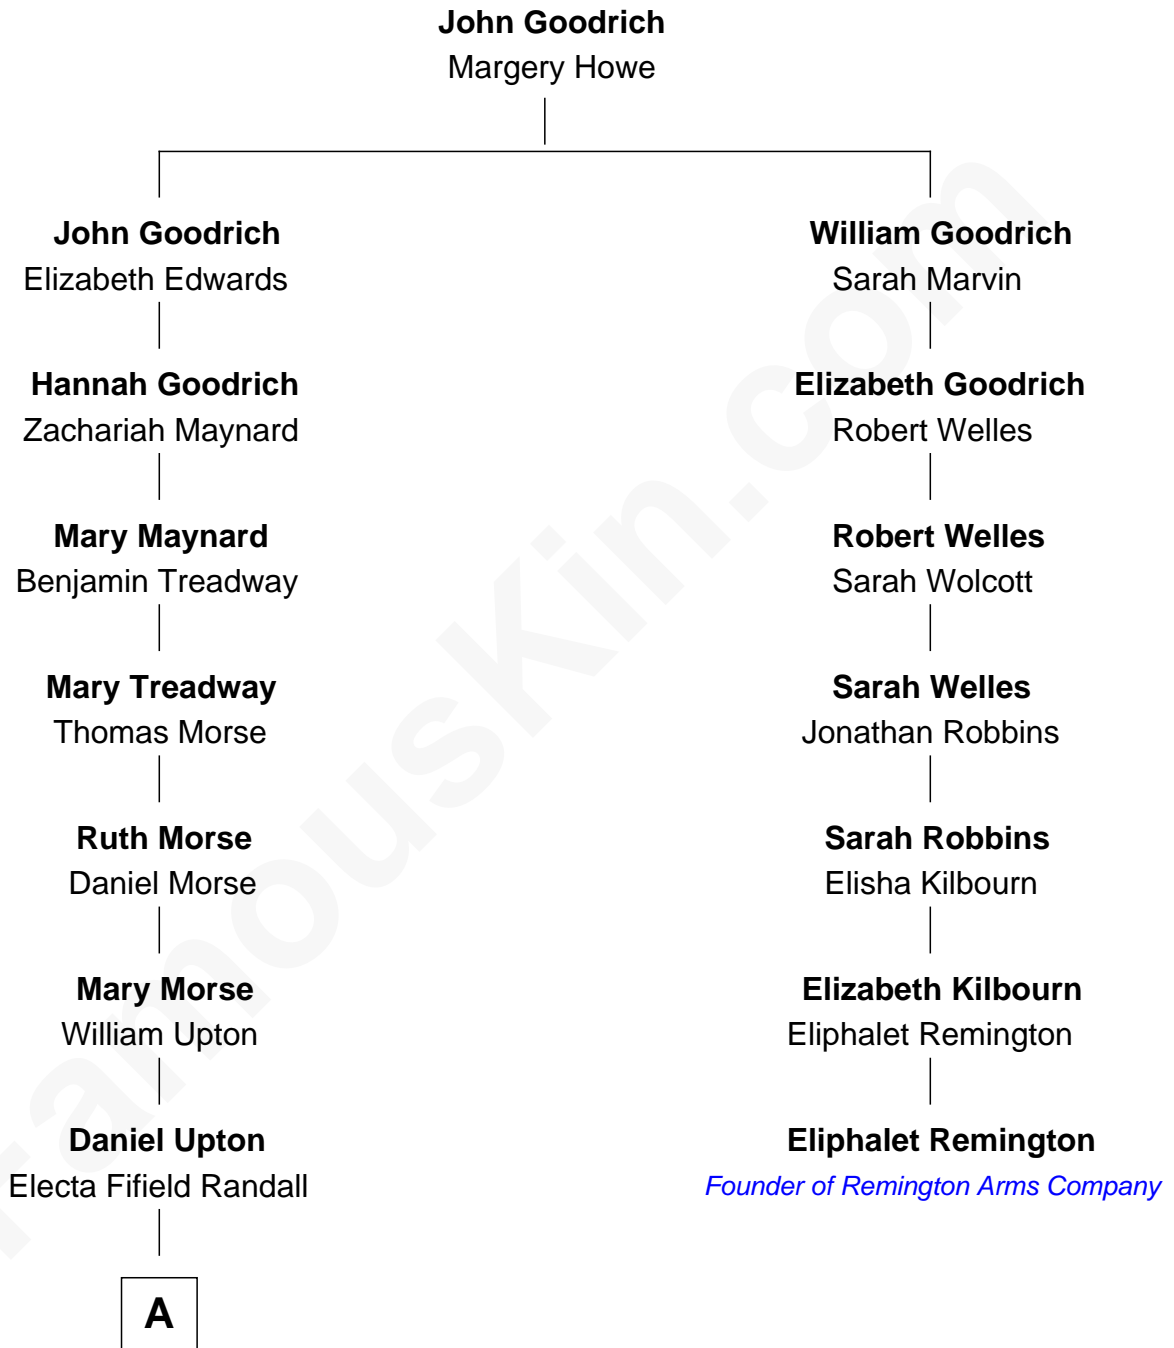

FamousKin.com

Relationship Chart of Frederick Upton

Co-Founder of Whirlpool Corporation

6th cousin 3 times removed of

Eliphalet Remington

Founder of Remington Arms Company

A

—
Stephen Upton
Olive Amelia Hamilton

—
Cassius Marcellus Upton
Carrie A. Blodgett

—
Frederick Upton
Co-Founder of Whirlpool Corporation

FamousKin.com