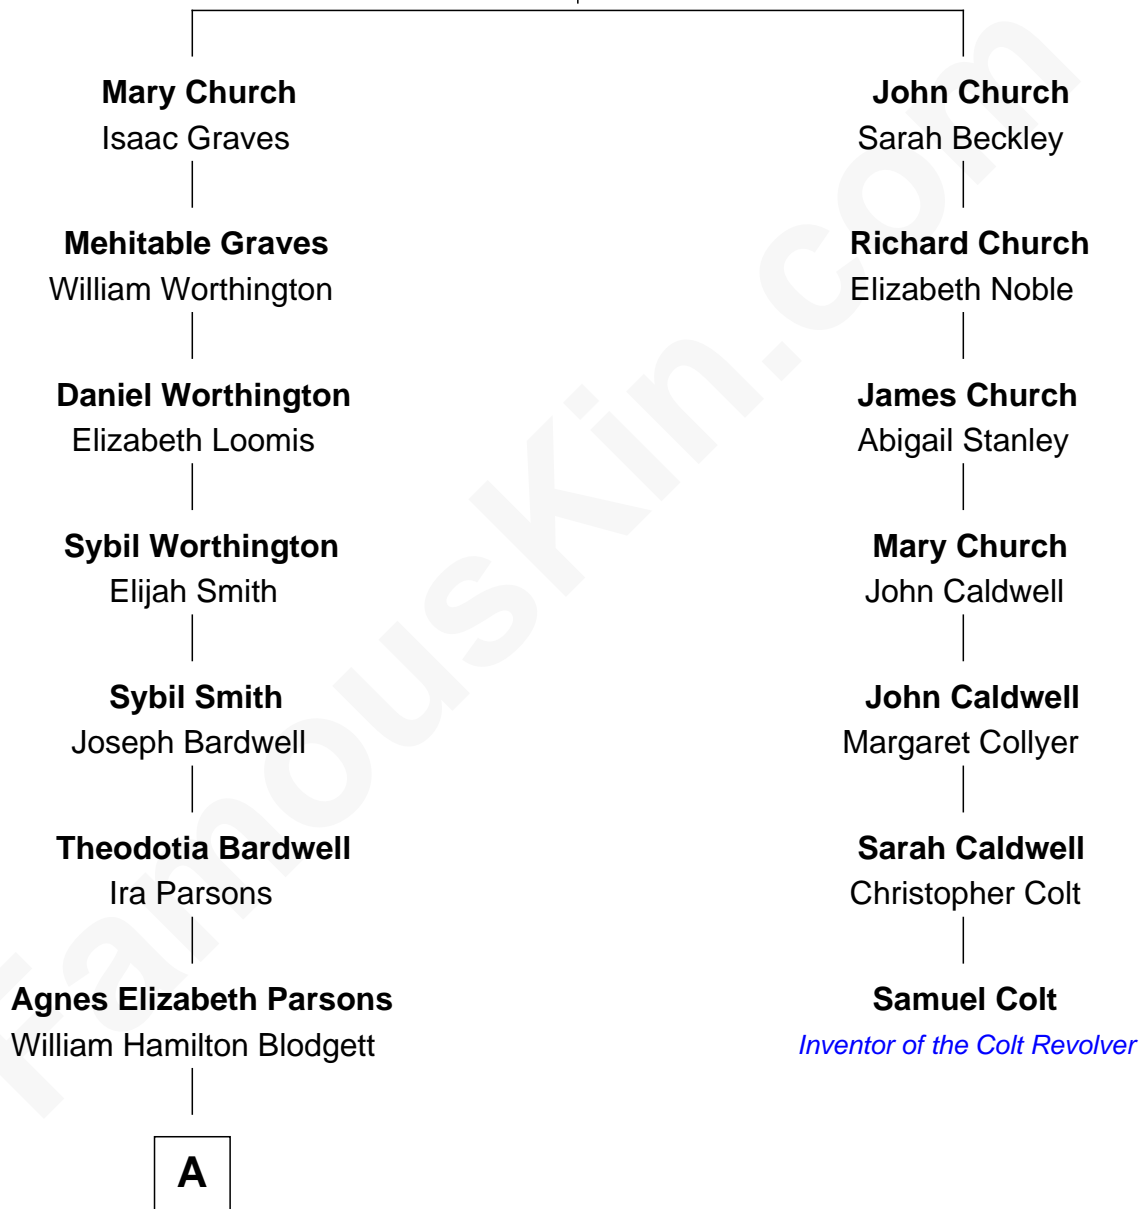

FamousKin.com

Relationship Chart of Frederick Upton

Co-Founder of Whirlpool Corporation

6th cousin 2 times removed of

Samuel Colt

Inventor of the Colt Revolver

Richard Church

Anna Marsh

A

—
Carrie A. Blodgett
Cassius Marcellus Upton

—
Frederick Upton
Co-Founder of Whirlpool Corporation

FamousKin.com