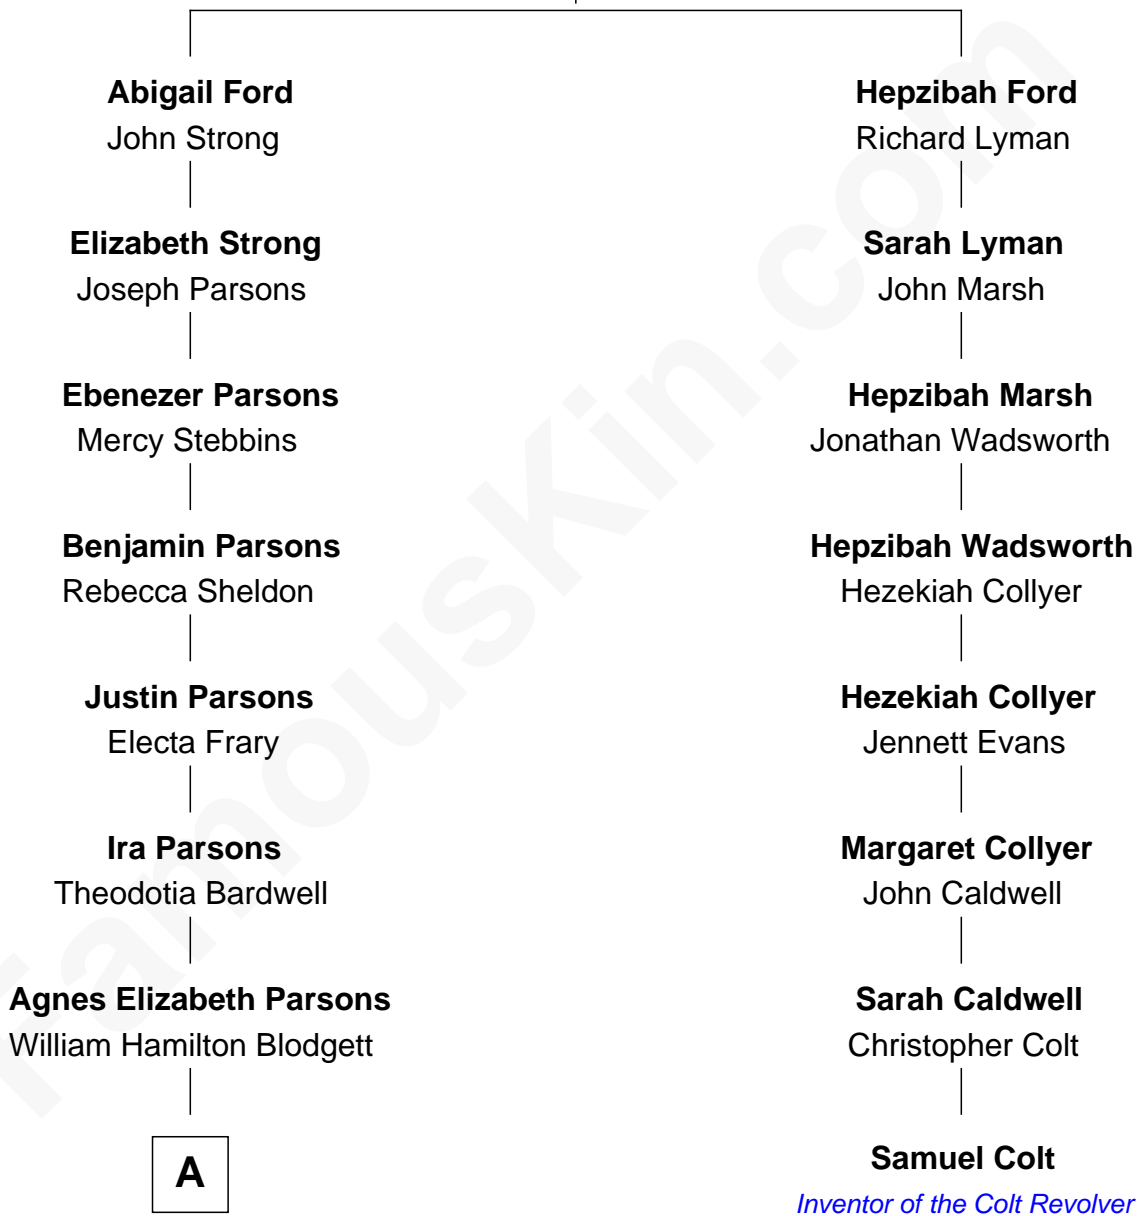

FamousKin.com

Relationship Chart of Frederick Upton

Co-Founder of Whirlpool Corporation

7th cousin 1 time removed of

Samuel Colt

Inventor of the Colt Revolver

Thomas Ford
Elizabeth Charde

A

—
Carrie A. Blodgett
Cassius Marcellus Upton

—
Frederick Upton
Co-Founder of Whirlpool Corporation

FamousKin.com