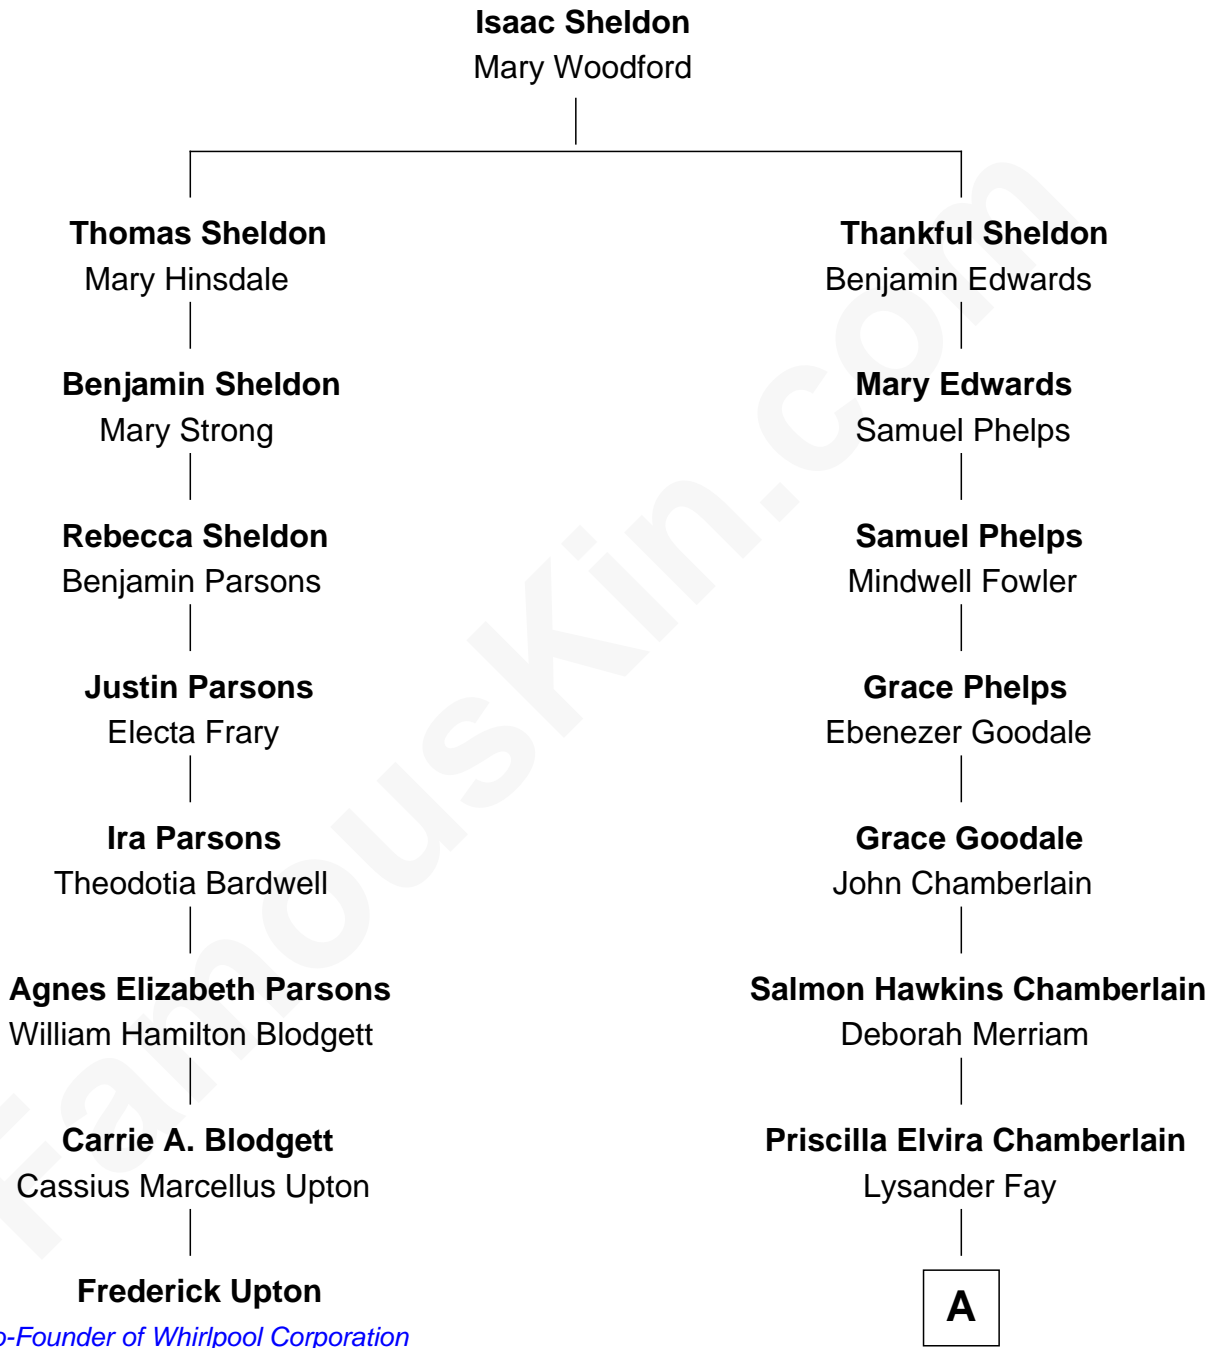

# FamousKin.com

## Relationship Chart of Frederick Upton

*Co-Founder of Whirlpool Corporation*

7th cousin 4 times removed of

**Matt Damon**  
*Movie Actor*

**A**

—  
**Adoniram Judson Fay**

Altemirah A. Smith

—  
**Clarence Farwell Fay**

Mabelle E. Kent

—  
**Roberta M. Fay**

Albert Howe Damon

—  
**Kent Telfer Damon**

Nancy June Carlsson-Paige

—  
**Matt Damon**

*Movie Actor*

FamousKin.com