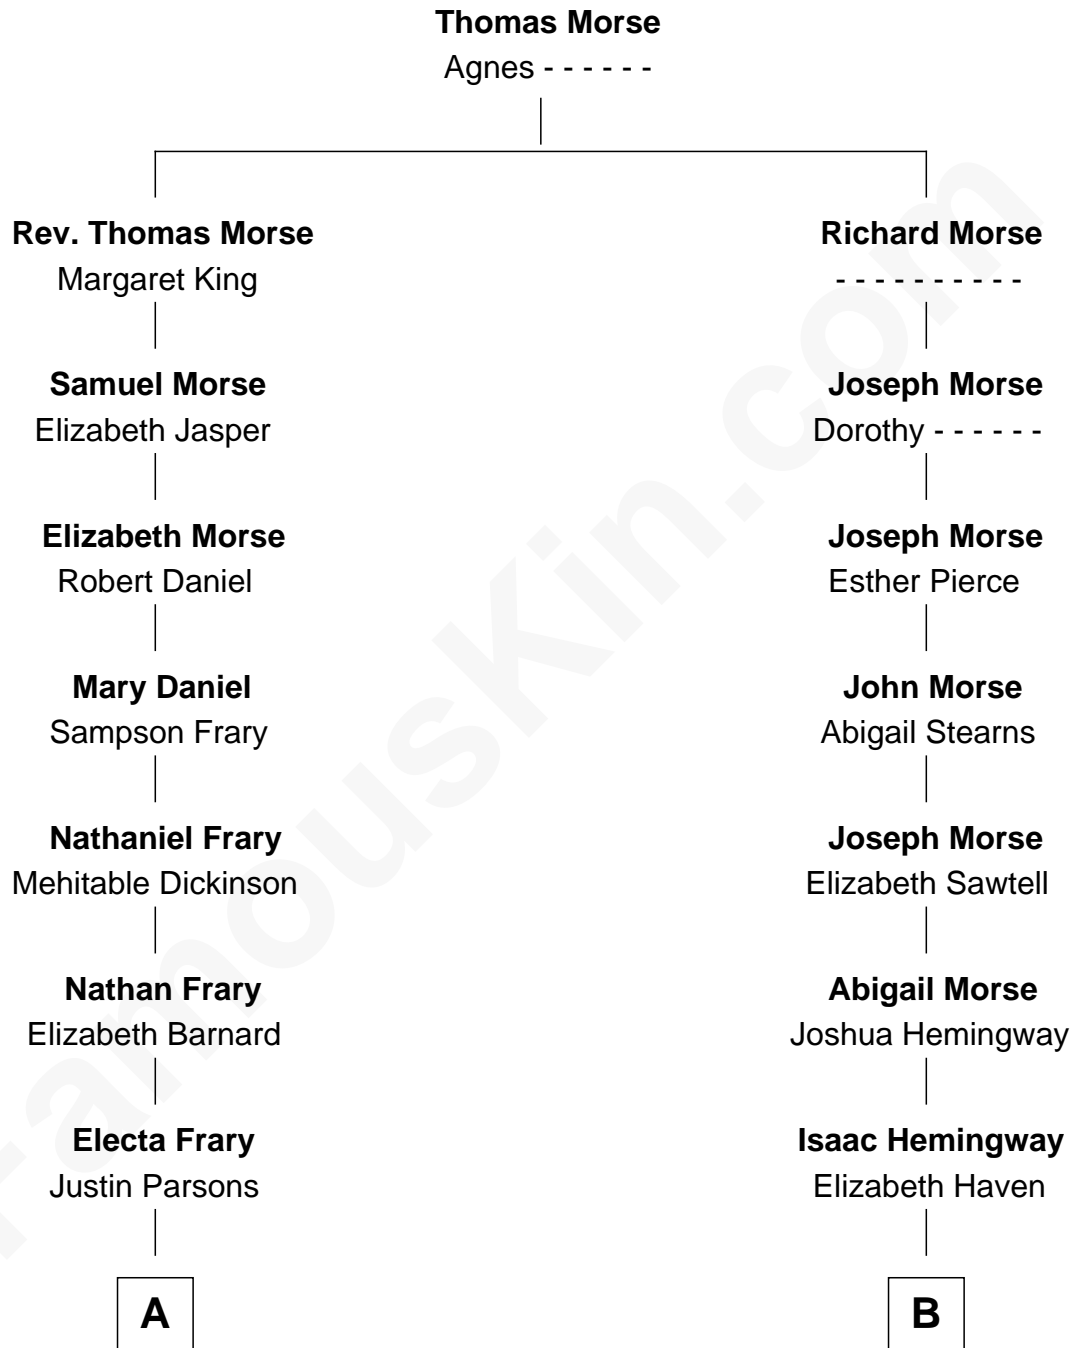

# FamousKin.com Relationship Chart of

**Frederick Upton**

*Co-Founder of Whirlpool Corporation*

10th cousin 2 times removed of

**Richard Nixon**

*37th U.S. President*

**A**

**Ira Parsons**

Theodotia Bardwell

**Agnes Elizabeth Parsons**

William Hamilton Blodgett

**Carrie A. Blodgett**

Cassius Marcellus Upton

**Frederick Upton**

*Co-Founder of Whirlpool Corporation*

**B**

**James Hemingway**

Elizabeth Armstrong

**James Hemingway**

Hope Malmsbury

**Jane M. Hemingway**

Oliver Burd

**Almira Park Burd**

Franklin Milhous

**Hannah Milhous**

Francis Anthony Nixon

**Richard Nixon**

*37th U.S. President*