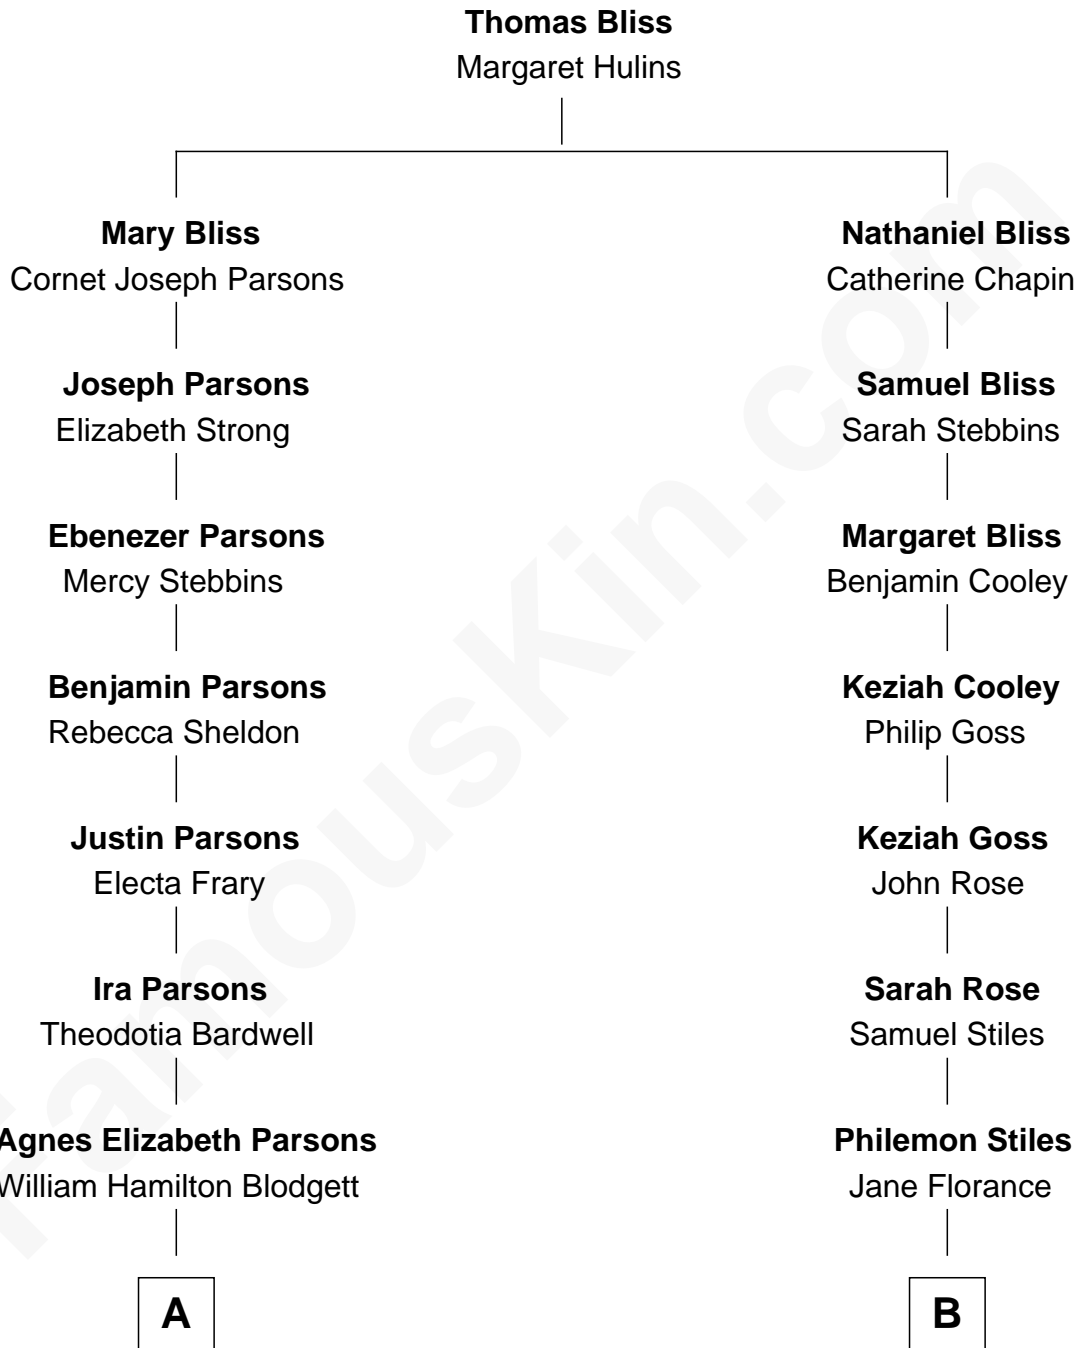

# FamousKin.com Relationship Chart of

**Frederick Upton**

*Co-Founder of Whirlpool Corporation*

8th cousin 1 time removed of

**Humphrey Bogart**

*Movie Actor*

**A**

**Carrie A. Blodgett**  
Cassius Marcellus Upton

**Frederick Upton**  
*Co-Founder of Whirlpool Corporation*

**B**

**Julia Ann Stiles**  
Adam Welty Bogart

**Dr. Belmont Deforest Bogart**  
Maud Humphrey

**Humphrey Bogart**  
*Movie Actor*

FamousKin.com