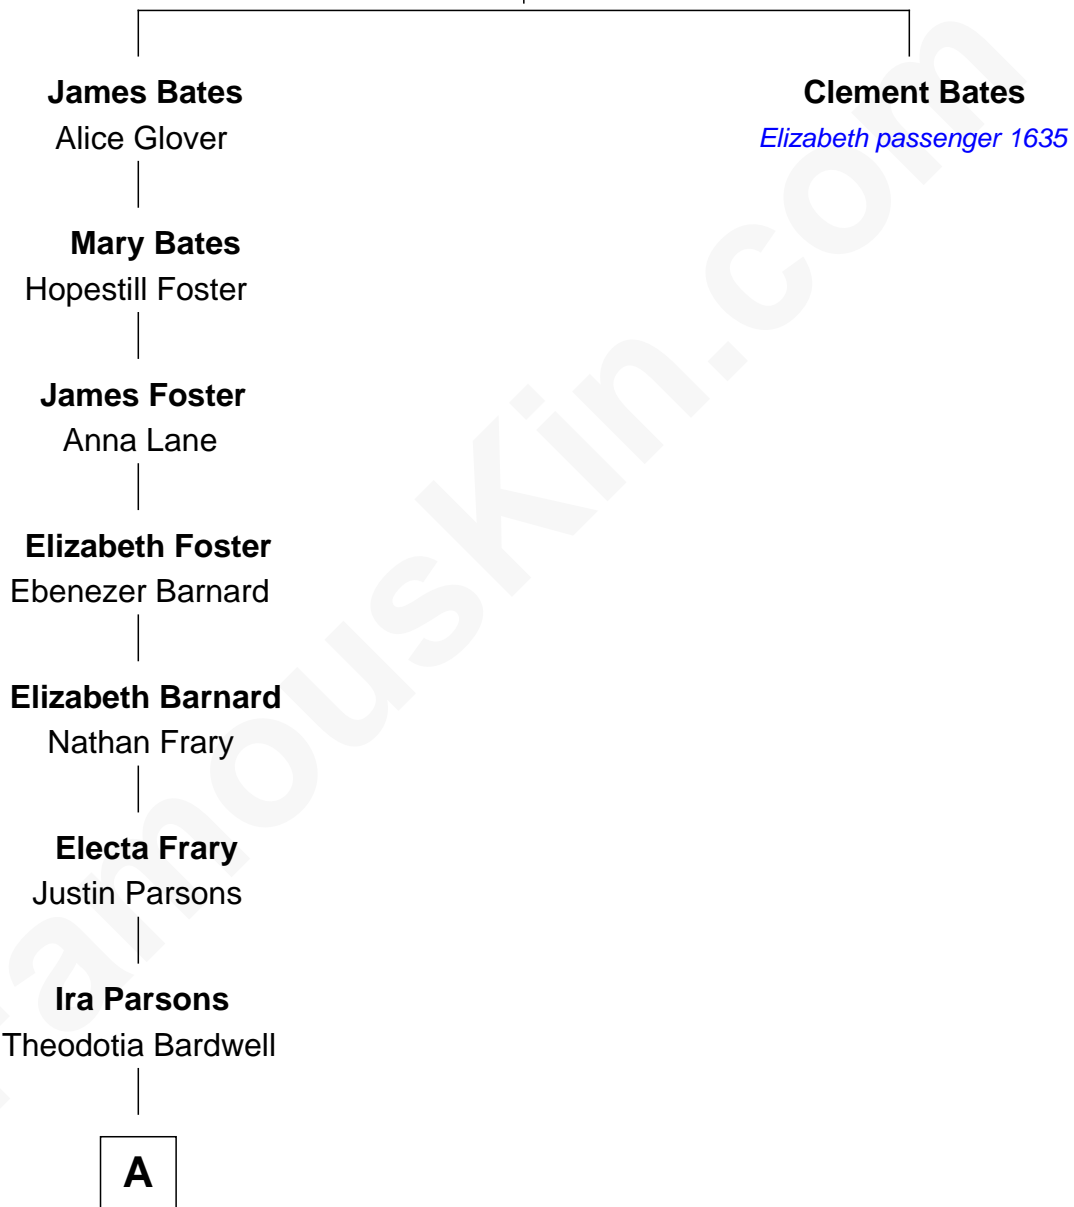

FamousKin.com Relationship Chart of

Frederick Upton

Co-Founder of Whirlpool Corporation

7th great-grandnephew of

Clement Bates

(c1594/5 - 1671) Elizabeth passenger 1635

James Bates

Mary Martin

A

—
Agnes Elizabeth Parsons

William Hamilton Blodgett

—
Carrie A. Blodgett

Cassius Marcellus Upton

—
Frederick Upton

Co-Founder of Whirlpool Corporation

FamousKin.com