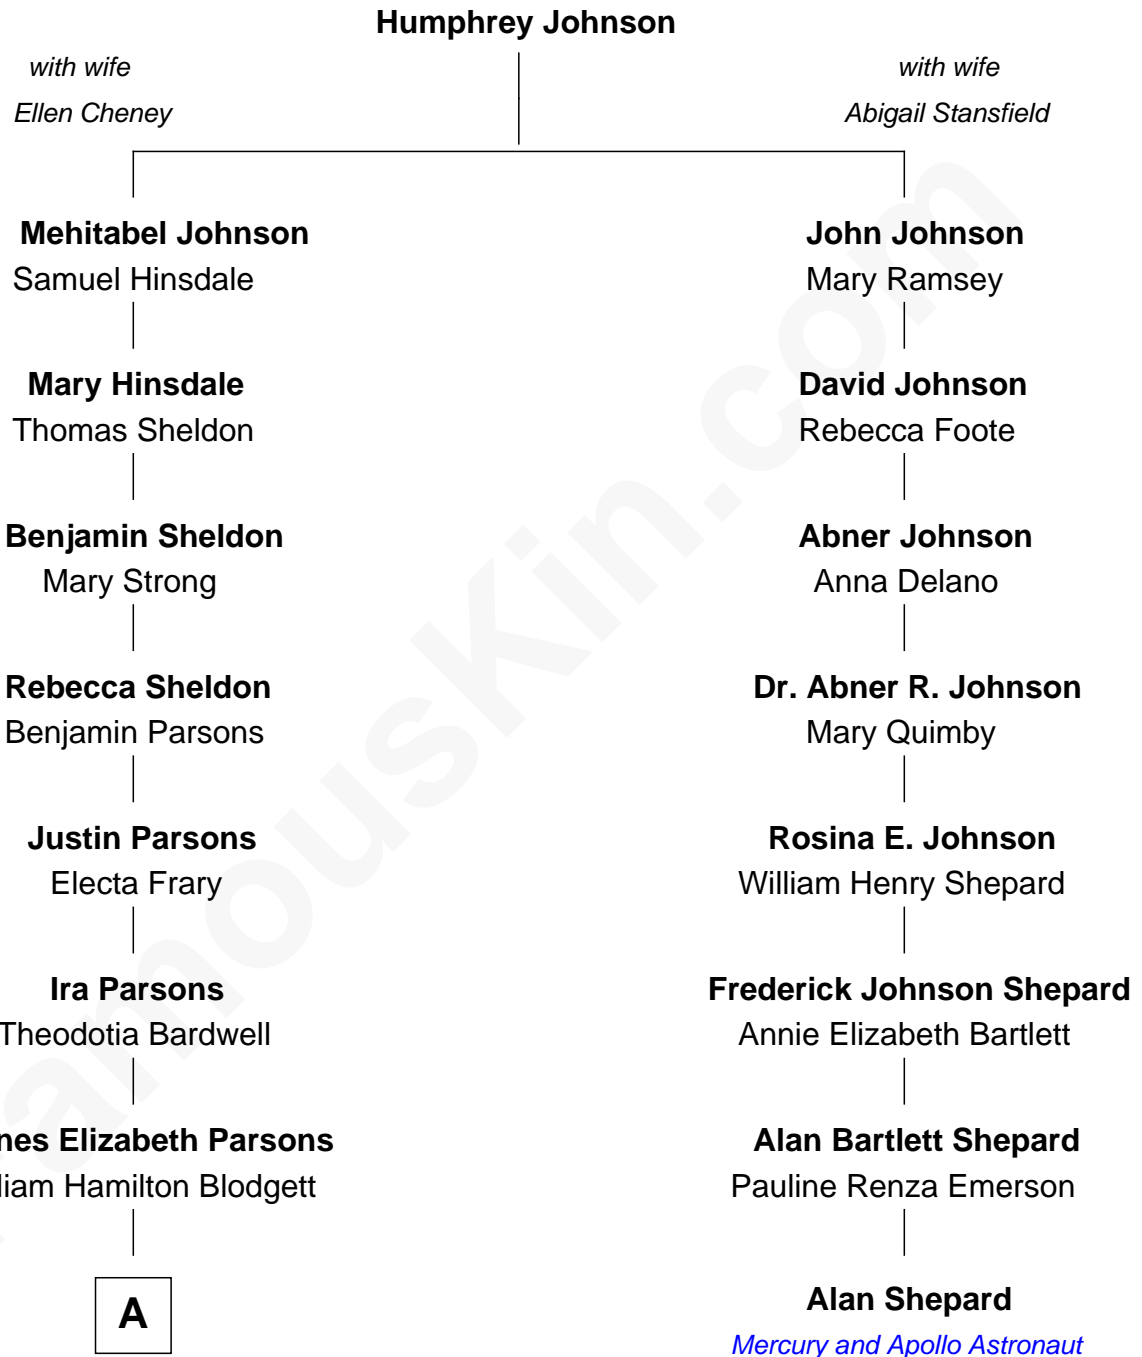

FamousKin.com

Relationship Chart of Frederick Upton

Co-Founder of Whirlpool Corporation

7th cousin 1 time removed of

Alan Shepard

Mercury and Apollo Astronaut

A

—
Carrie A. Blodgett
Cassius Marcellus Upton