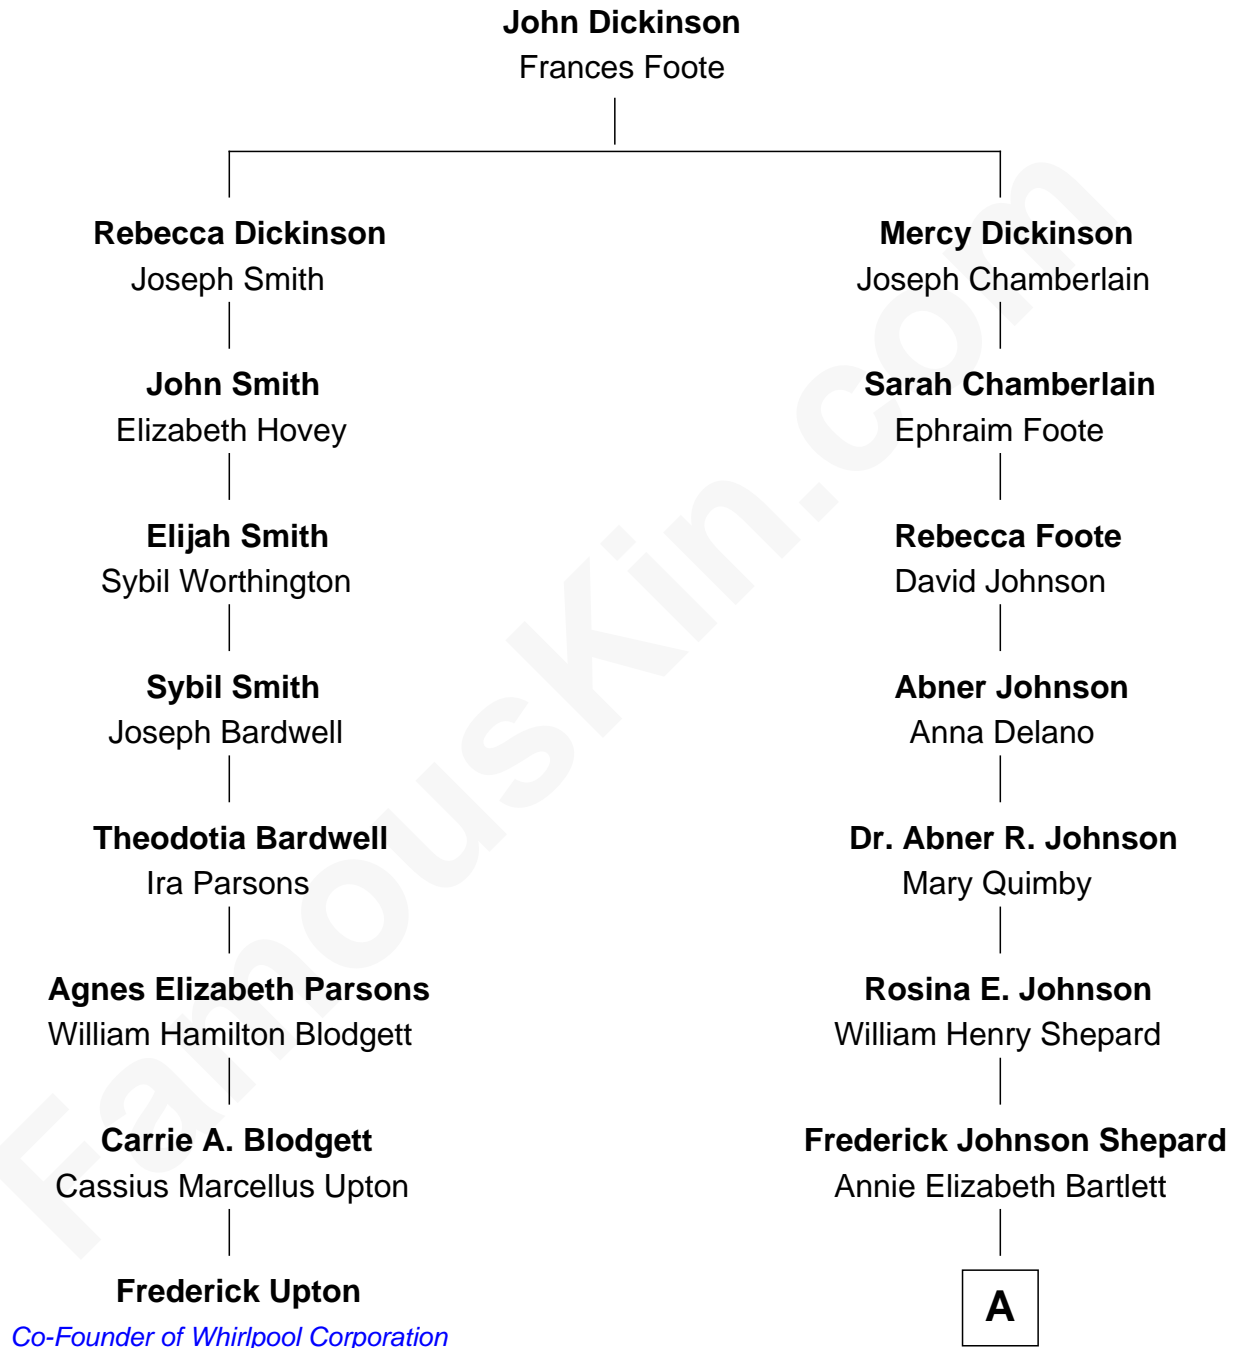

FamousKin.com

Relationship Chart of Frederick Upton

Co-Founder of Whirlpool Corporation

7th cousin 1 time removed of

Alan Shepard

Mercury and Apollo Astronaut

A

Alan Bartlett Shepard
Pauline Renza Emerson

Alan Shepard
Mercury and Apollo Astronaut

FamousKin.com