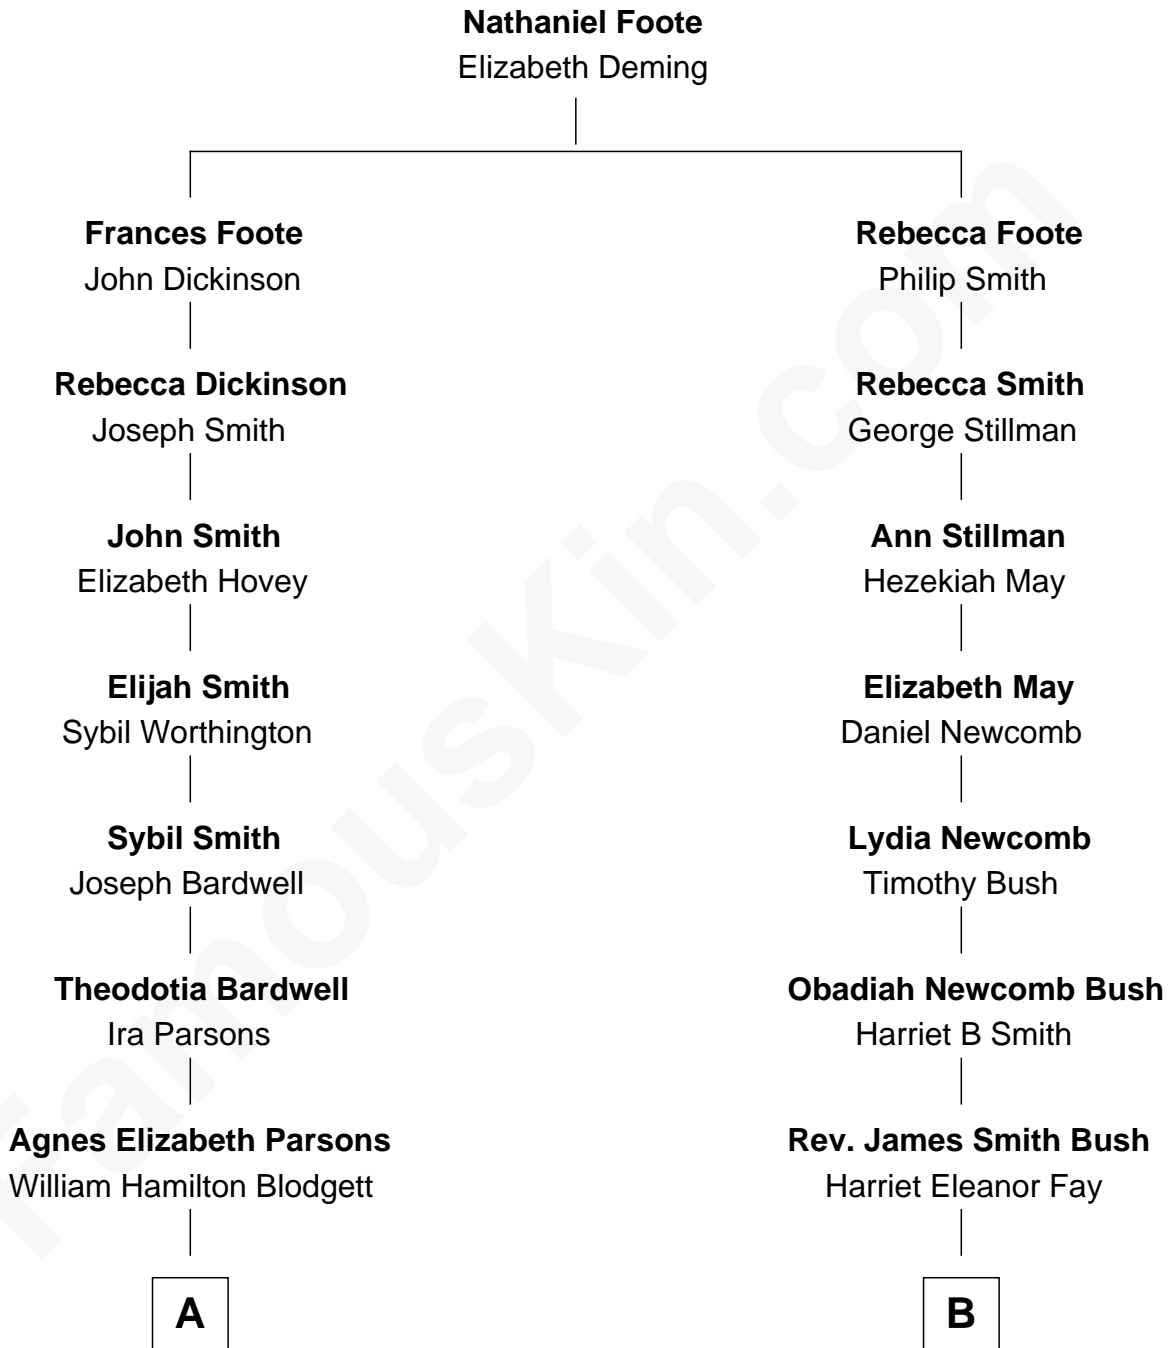

FamousKin.com Relationship Chart of

Frederick Upton

Co-Founder of Whirlpool Corporation

8th cousin 2 times removed of

Jeb Bush

43rd Governor of Florida

A

Carrie A. Blodgett
Cassius Marcellus Upton

Frederick Upton
Co-Founder of Whirlpool Corporation

B

Samuel Prescott Bush
Flora Sheldon

Prescott Sheldon Bush
Dorothy Wear Walker

George Herbert Walker Bush
Barbara Pierce

Jeb Bush
43rd Governor of Florida