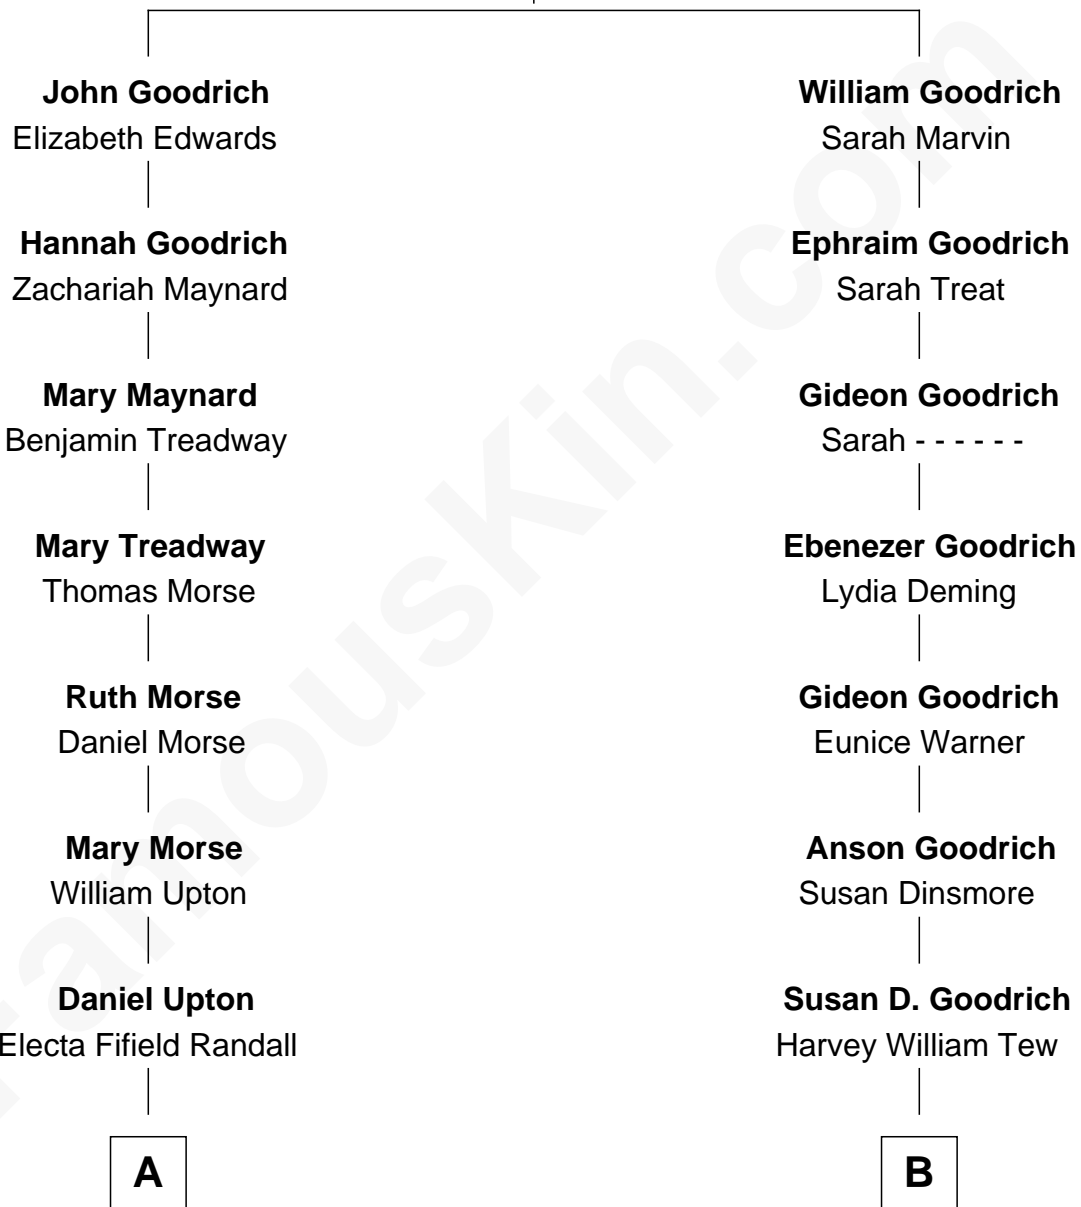

FamousKin.com Relationship Chart of

Frederick Upton

Co-Founder of Whirlpool Corporation

9th cousin 1 time removed of

Paget Brewster

TV Actress

John Goodrich

Margery Howe

A

Stephen Upton
Olive Amelia Hamilton

Cassius Marcellus Upton
Carrie A. Blodgett

Frederick Upton
Co-Founder of Whirlpool Corporation

B

James Dinsmore Tew
Elinor Edith Bechtel

John Bechtel Tew
Valerie Hathaway

Hathaway Tew
Galen Brewster

Paget Brewster
TV Actress

FamousKin.com