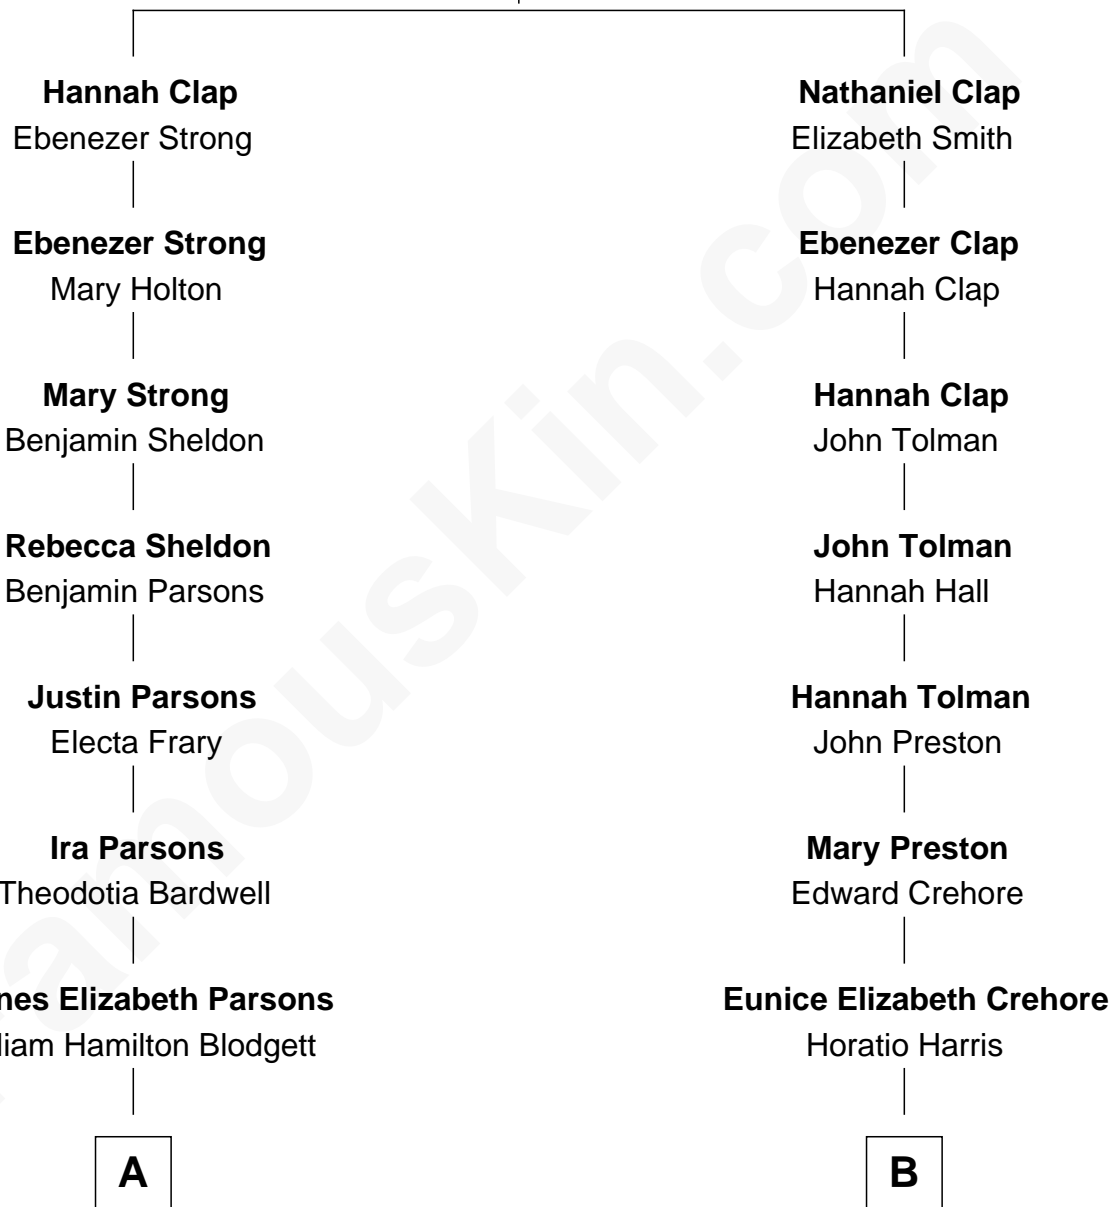

FamousKin.com Relationship Chart of

Frederick Upton

Co-Founder of Whirlpool Corporation

8th cousin 1 time removed of

George Kennedy

Movie Actor

Nicholas Clap

Sarah Clap