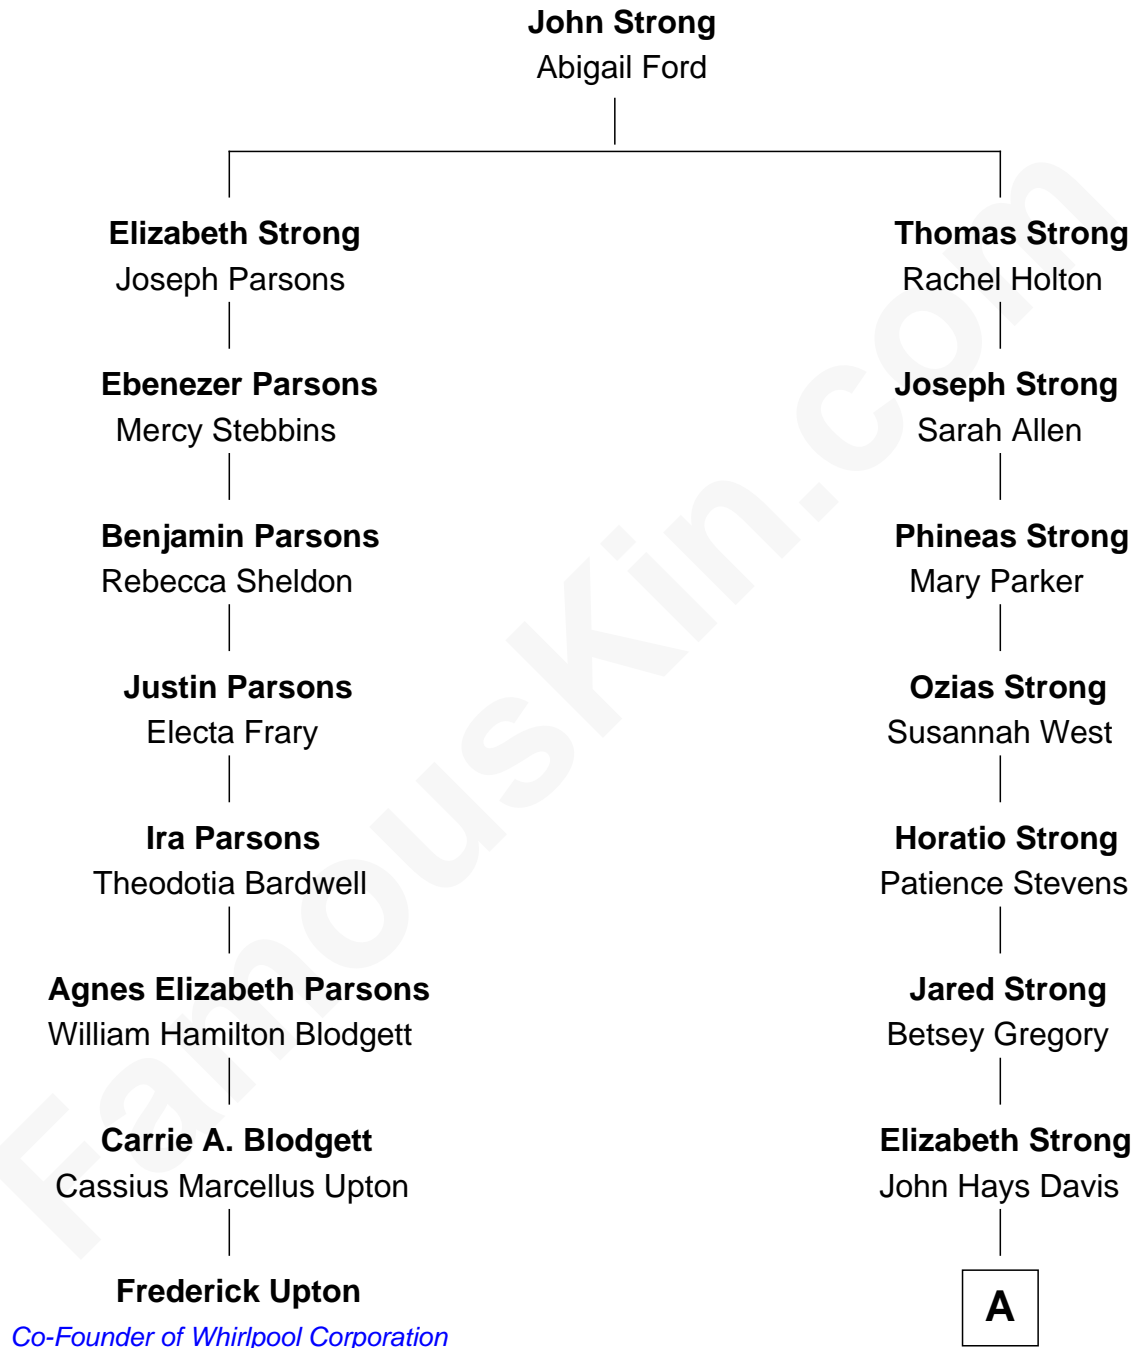

# FamousKin.com

## Relationship Chart of Frederick Upton

*Co-Founder of Whirlpool Corporation*

7th cousin 3 times removed of

**Sarah Caldwell**

*1st Female Conductor of the Metropolitan Opera*

**A**

—  
**Martha J. Davis**