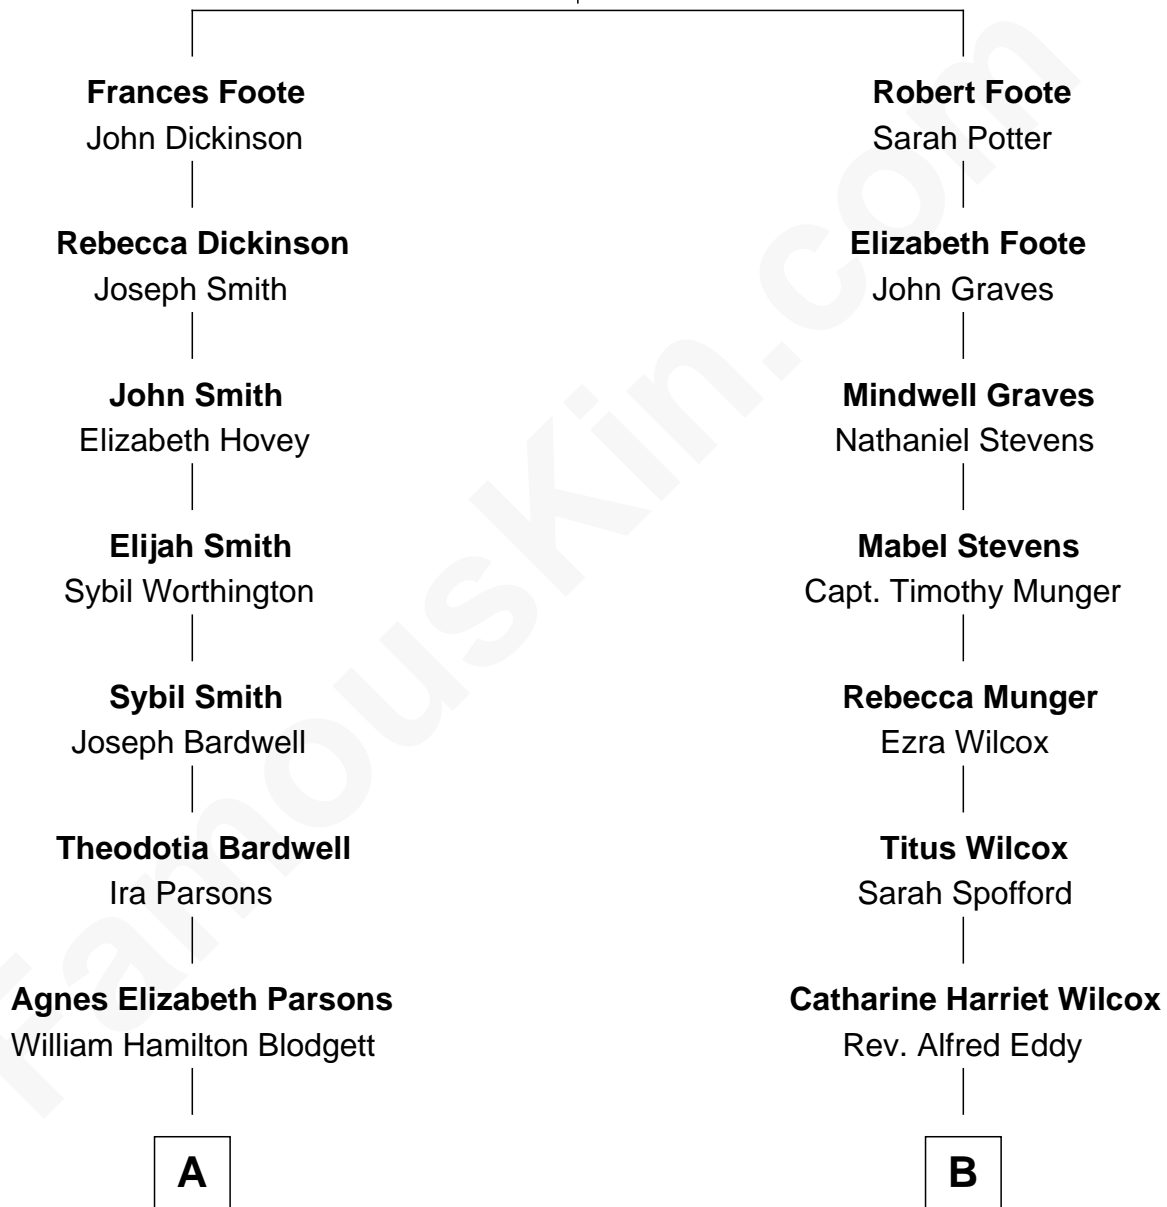

## Relationship Chart of Frederick Upton

Co-Founder of Whirlpool Corporation

8th cousin 3 times removed of

**Jodie Foster**  
Movie Actress

**Nathaniel Foote**  
Elizabeth Deming

**A**

**Carrie A. Blodgett**  
Cassius Marcellus Upton