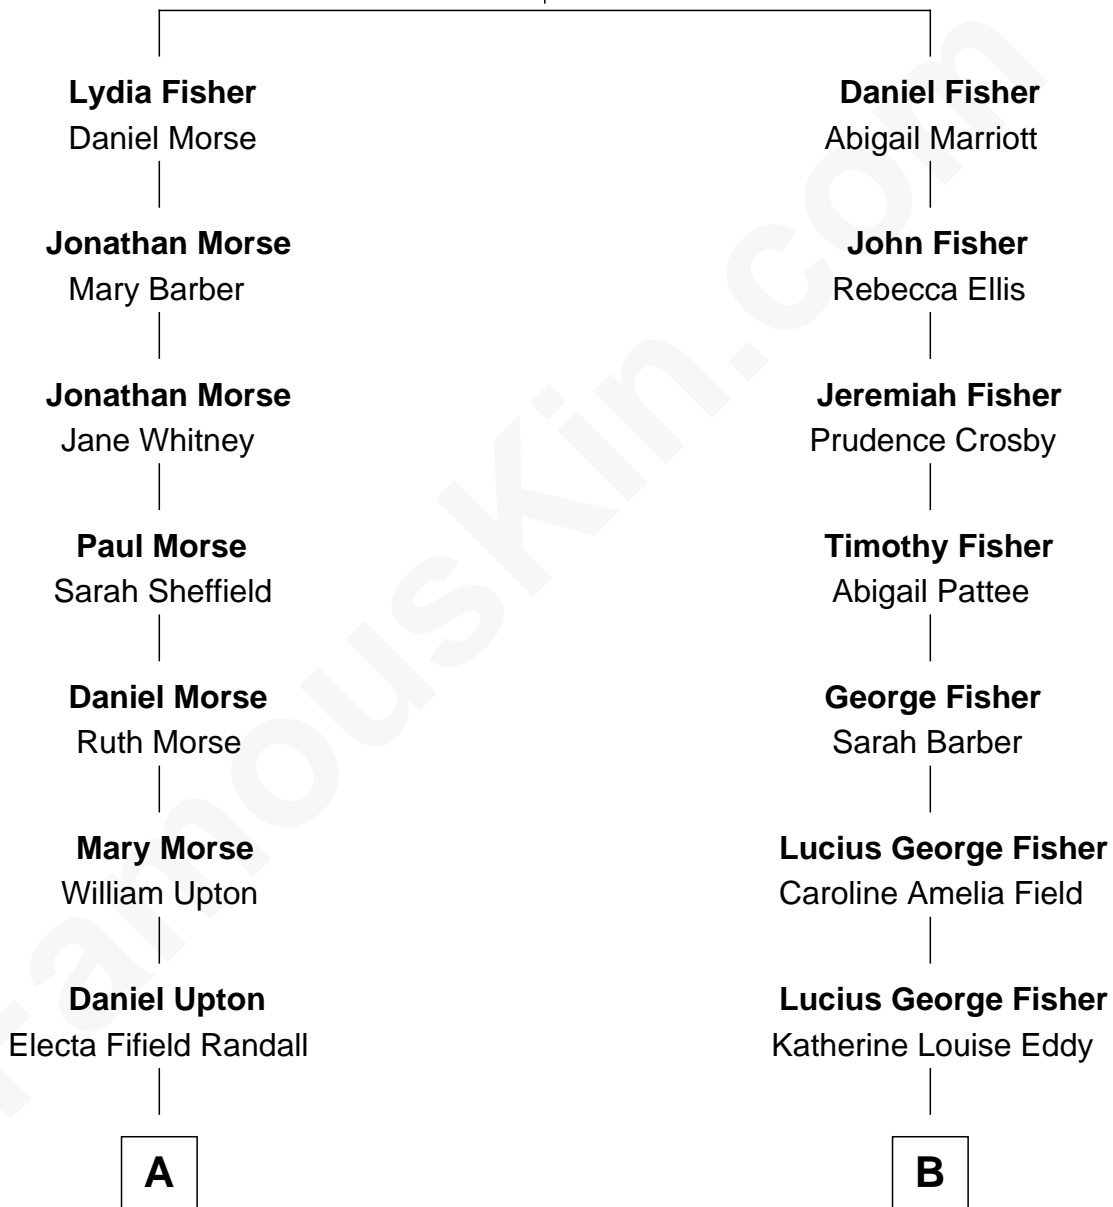

FamousKin.com Relationship Chart of

Frederick Upton

Co-Founder of Whirlpool Corporation

9th cousin 1 time removed of

Jodie Foster

Movie Actress

Anthony Fisher

Alice - - - - -

A

Stephen Upton
Olive Amelia Hamilton

Cassius Marcellus Upton
Carrie A. Blodgett

Frederick Upton
Co-Founder of Whirlpool Corporation

B

Alice Eddy Fisher
Alexis Caldwell Foster

Lucius Fisher Foster
Constance Marie Robertson