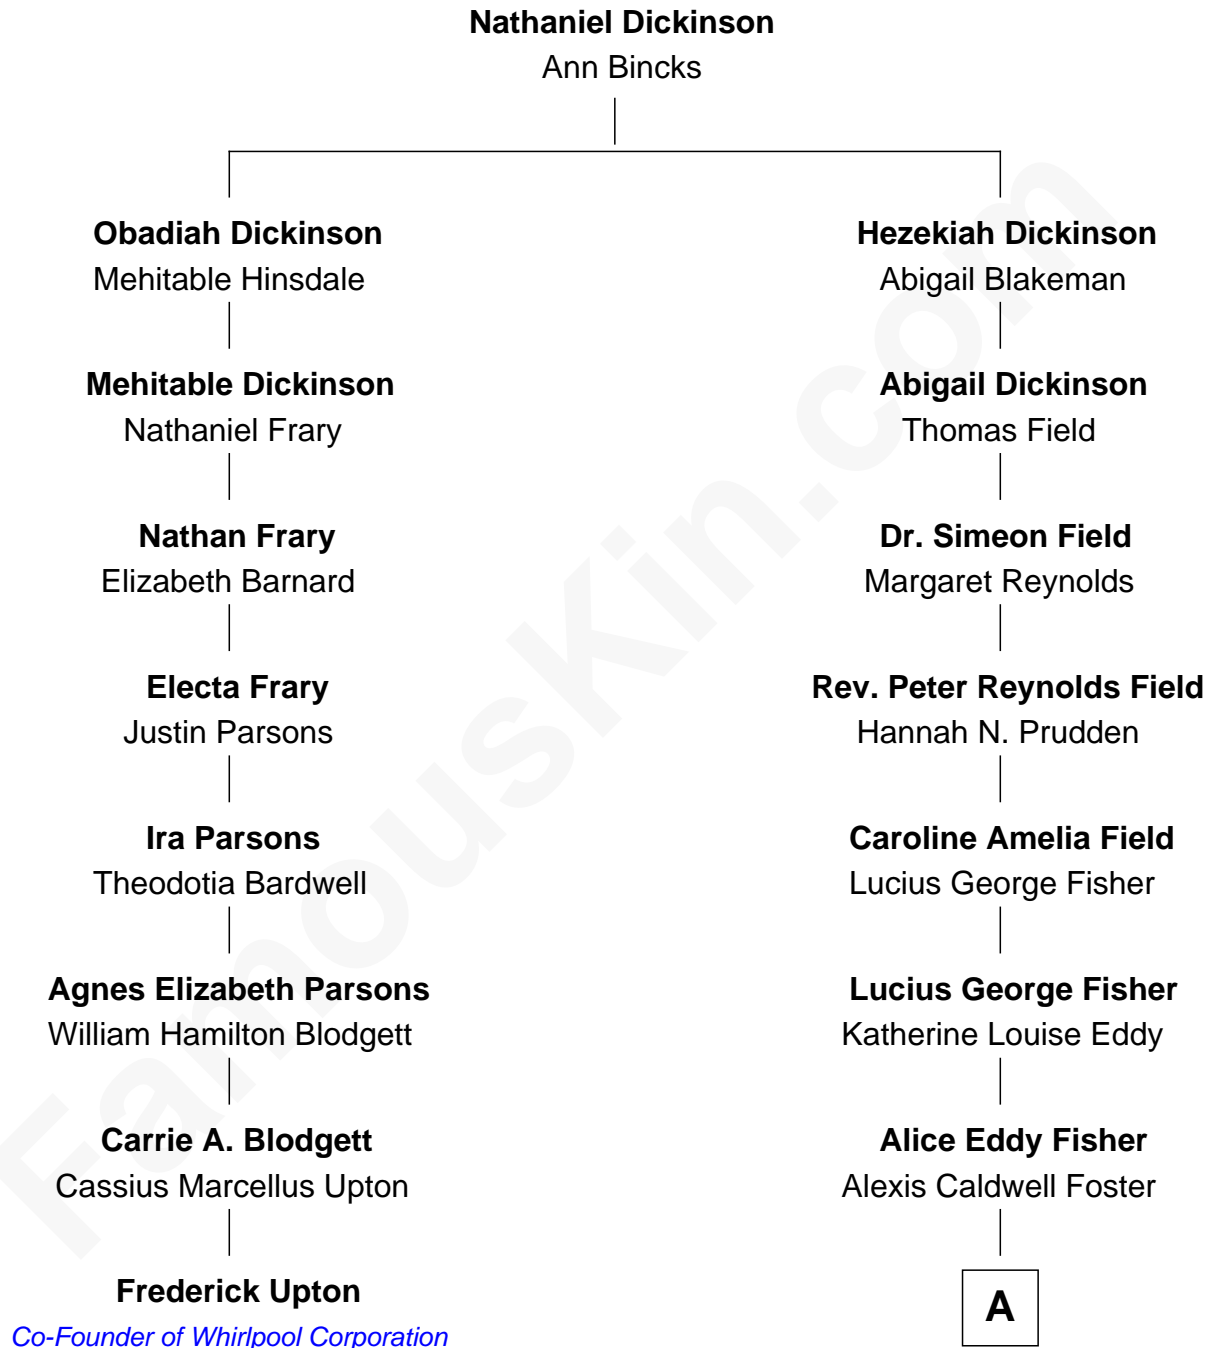

# FamousKin.com

## Relationship Chart of Frederick Upton

*Co-Founder of Whirlpool Corporation*

7th cousin 2 times removed of

**Jodie Foster**  
*Movie Actress*

**A**

—  
**Lucius Fisher Foster**  
Constance Marie Robertson

—  
**Lucius Fisher Foster**  
Evelyn Della Almond

—  
**Jodie Foster**  
*Movie Actress*

FamousKin.com