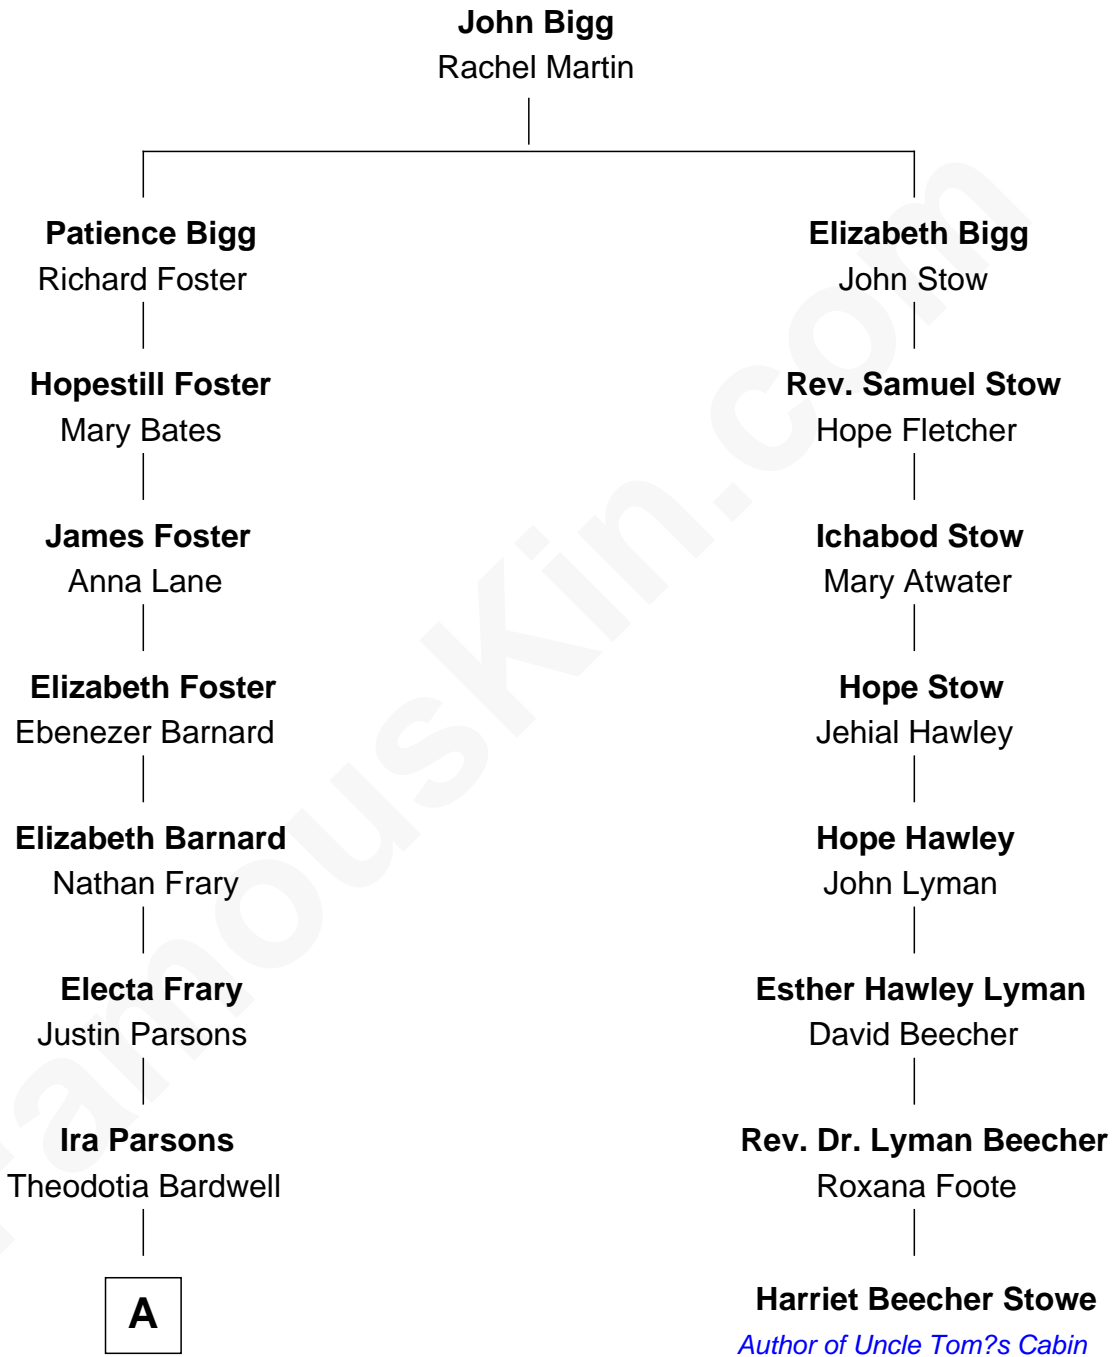

FamousKin.com

Relationship Chart of Frederick Upton

Co-Founder of Whirlpool Corporation

7th cousin 2 times removed of

Harriet Beecher Stowe

Author of *Uncle Tom's Cabin*

A

—
Agnes Elizabeth Parsons

William Hamilton Blodgett

—
Carrie A. Blodgett

Cassius Marcellus Upton

—
Frederick Upton

Co-Founder of Whirlpool Corporation

FamousKin.com