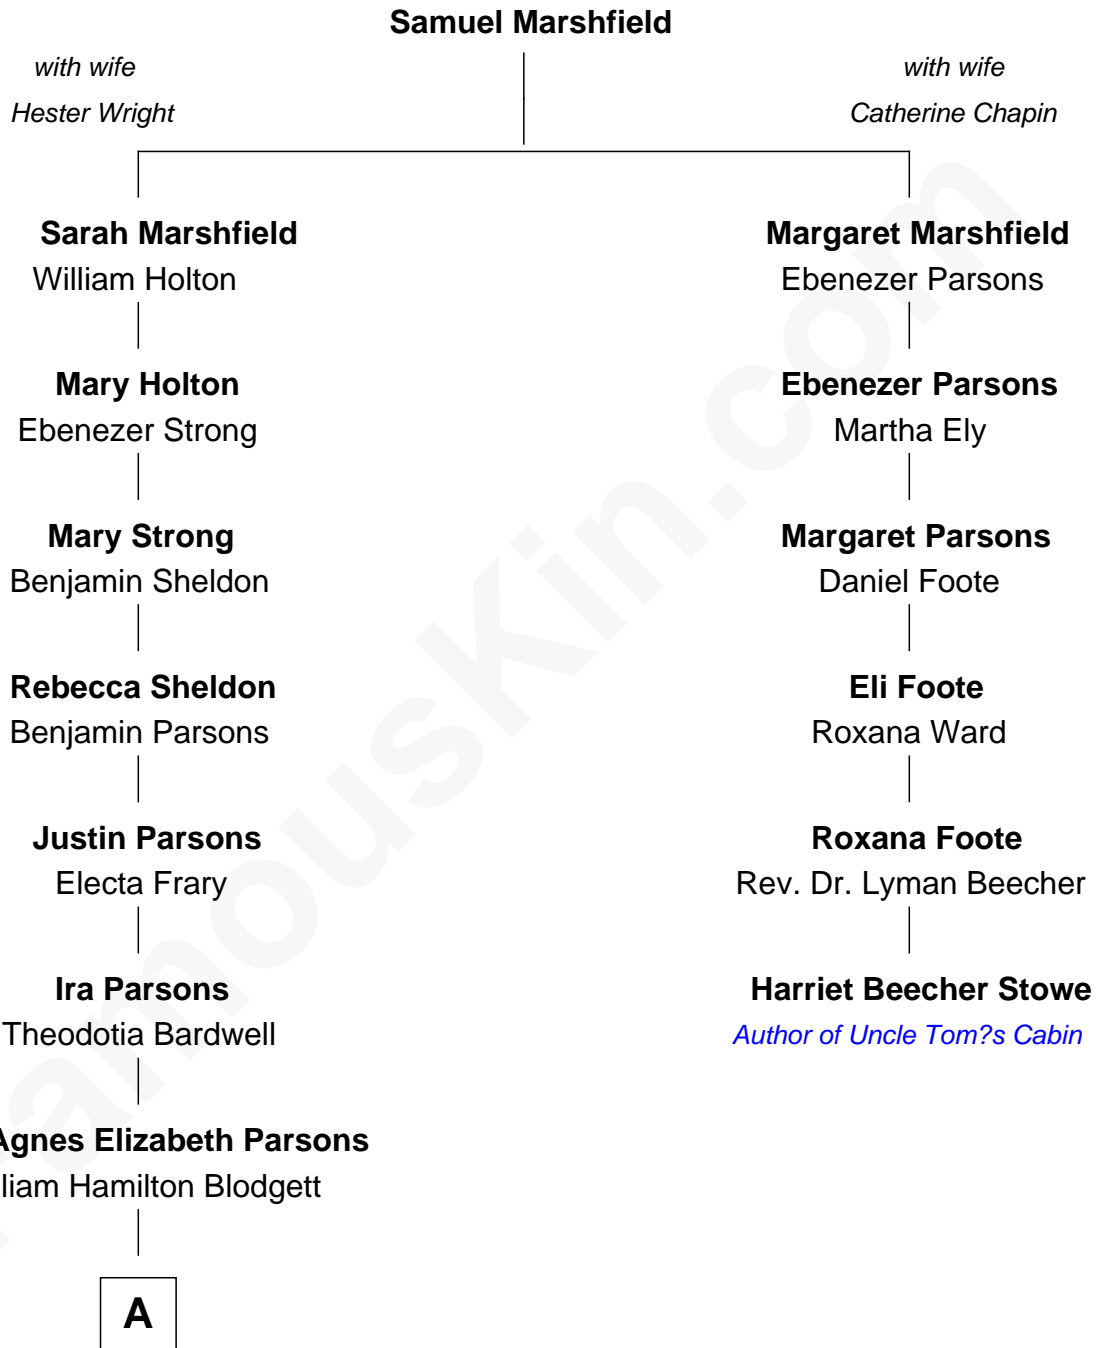

FamousKin.com

Relationship Chart of Frederick Upton

Co-Founder of Whirlpool Corporation

5th cousin 3 times removed of

Harriet Beecher Stowe

Author of *Uncle Tom's Cabin*

A

—
Carrie A. Blodgett
Cassius Marcellus Upton