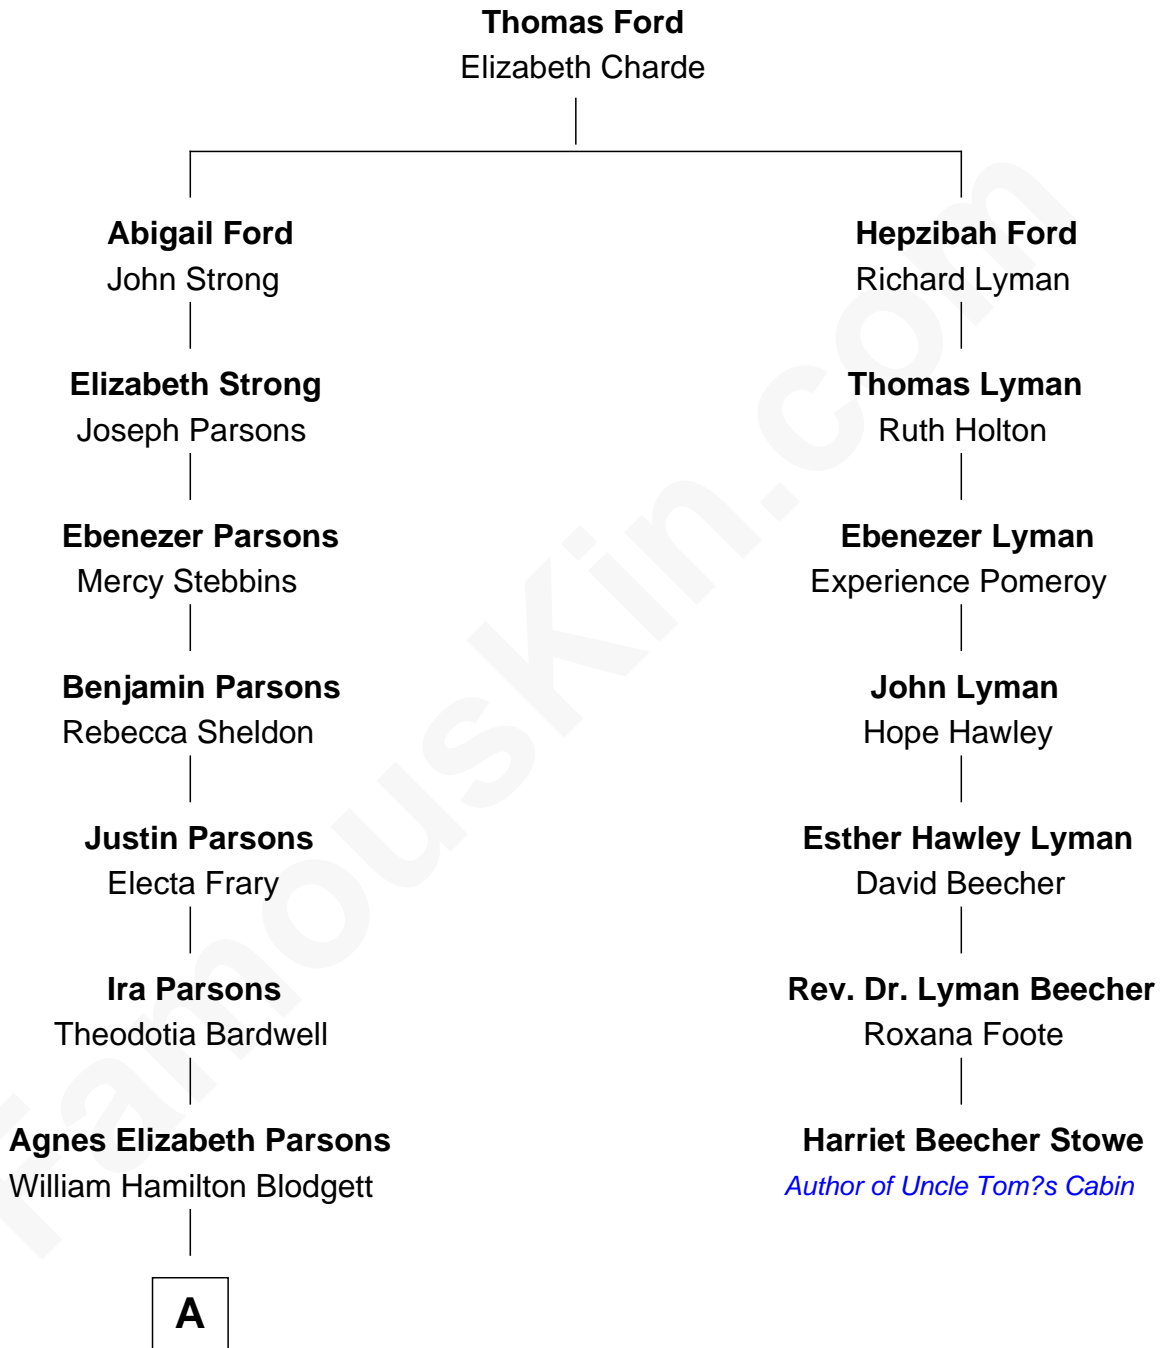

# FamousKin.com

## Relationship Chart of Frederick Upton

Co-Founder of Whirlpool Corporation

6th cousin 2 times removed of

**Harriet Beecher Stowe**

*Author of Uncle Tom's Cabin*

**A**

—  
**Carrie A. Blodgett**  
Cassius Marcellus Upton