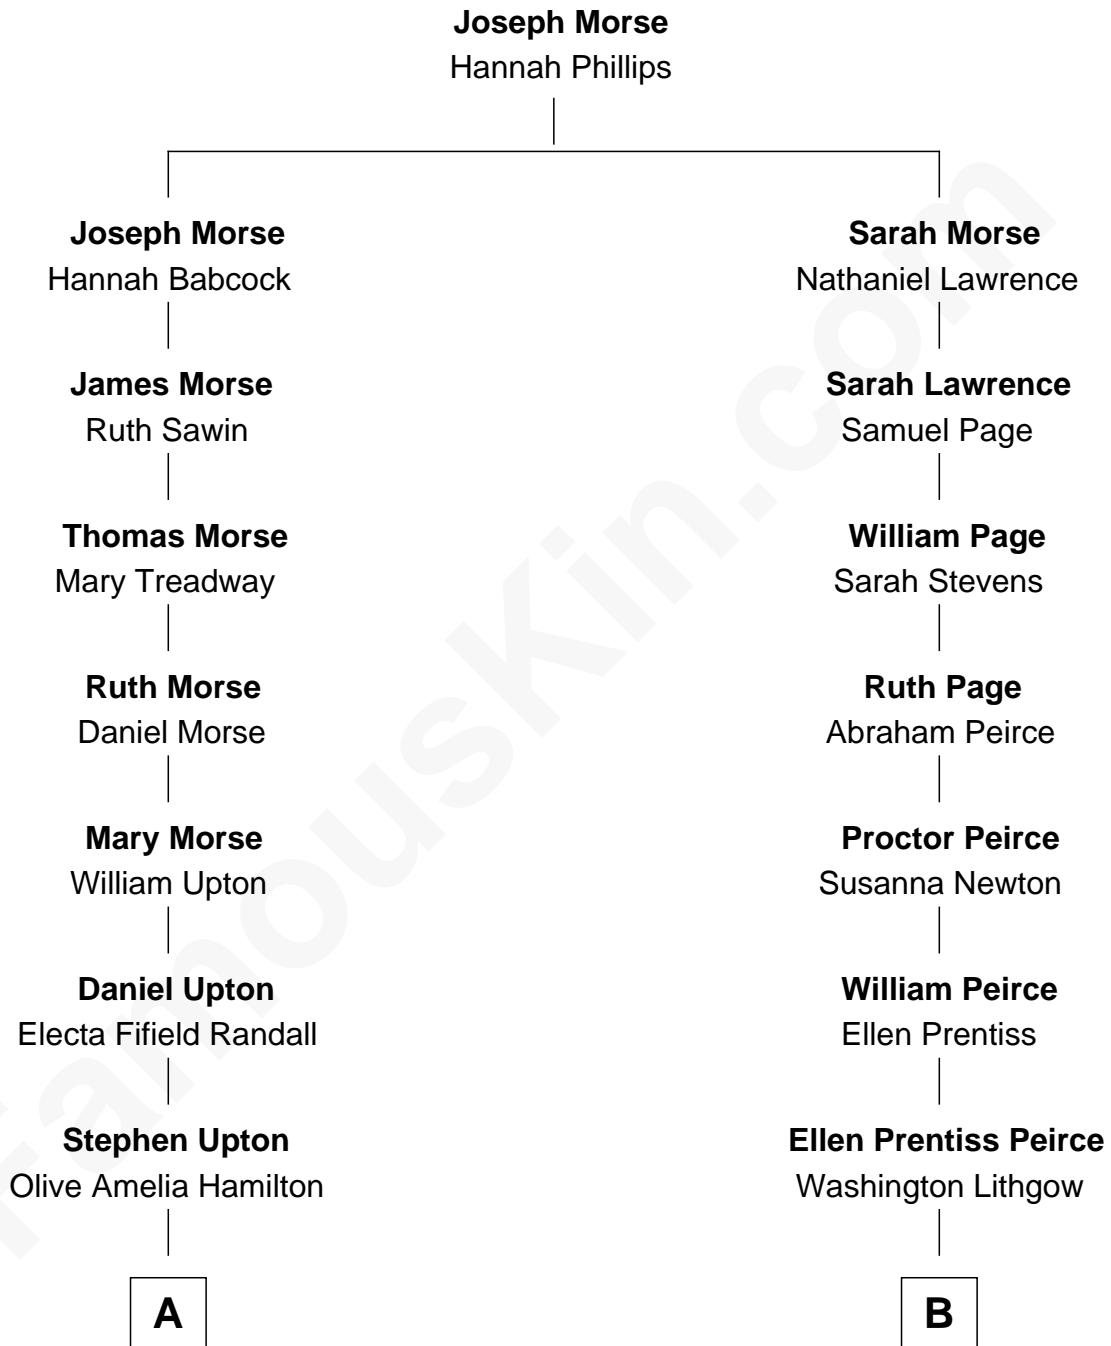

FamousKin.com

Relationship Chart of Frederick Upton

Co-Founder of Whirlpool Corporation

8th cousin 1 time removed of

John Lithgow

Stage, TV, and Movie Actor

A

Cassius Marcellus Upton

Carrie A. Blodgett

Frederick Upton

Co-Founder of Whirlpool Corporation

B

Arthur Washington Lithgow

Ina Berenice Robinson

Arthur Washington Lithgow

Sarah Jane Price