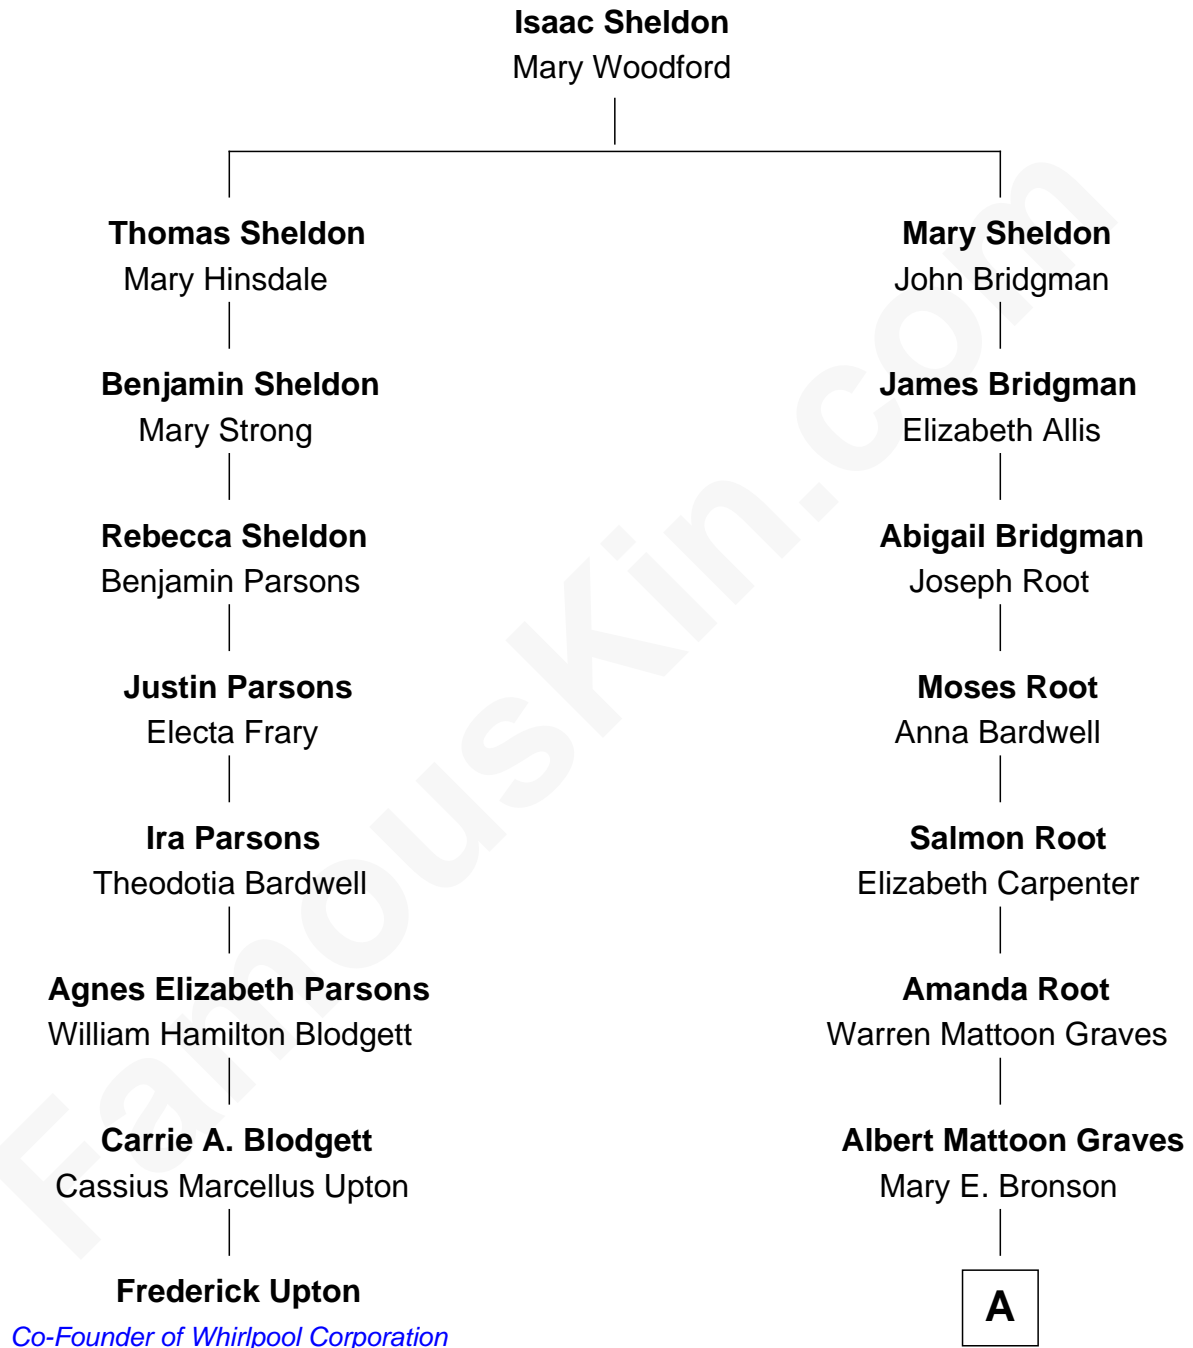

FamousKin.com

Relationship Chart of Frederick Upton

Co-Founder of Whirlpool Corporation

7th cousin 2 times removed of

John Lithgow

Stage, TV, and Movie Actor

A

Eva Bronson Graves