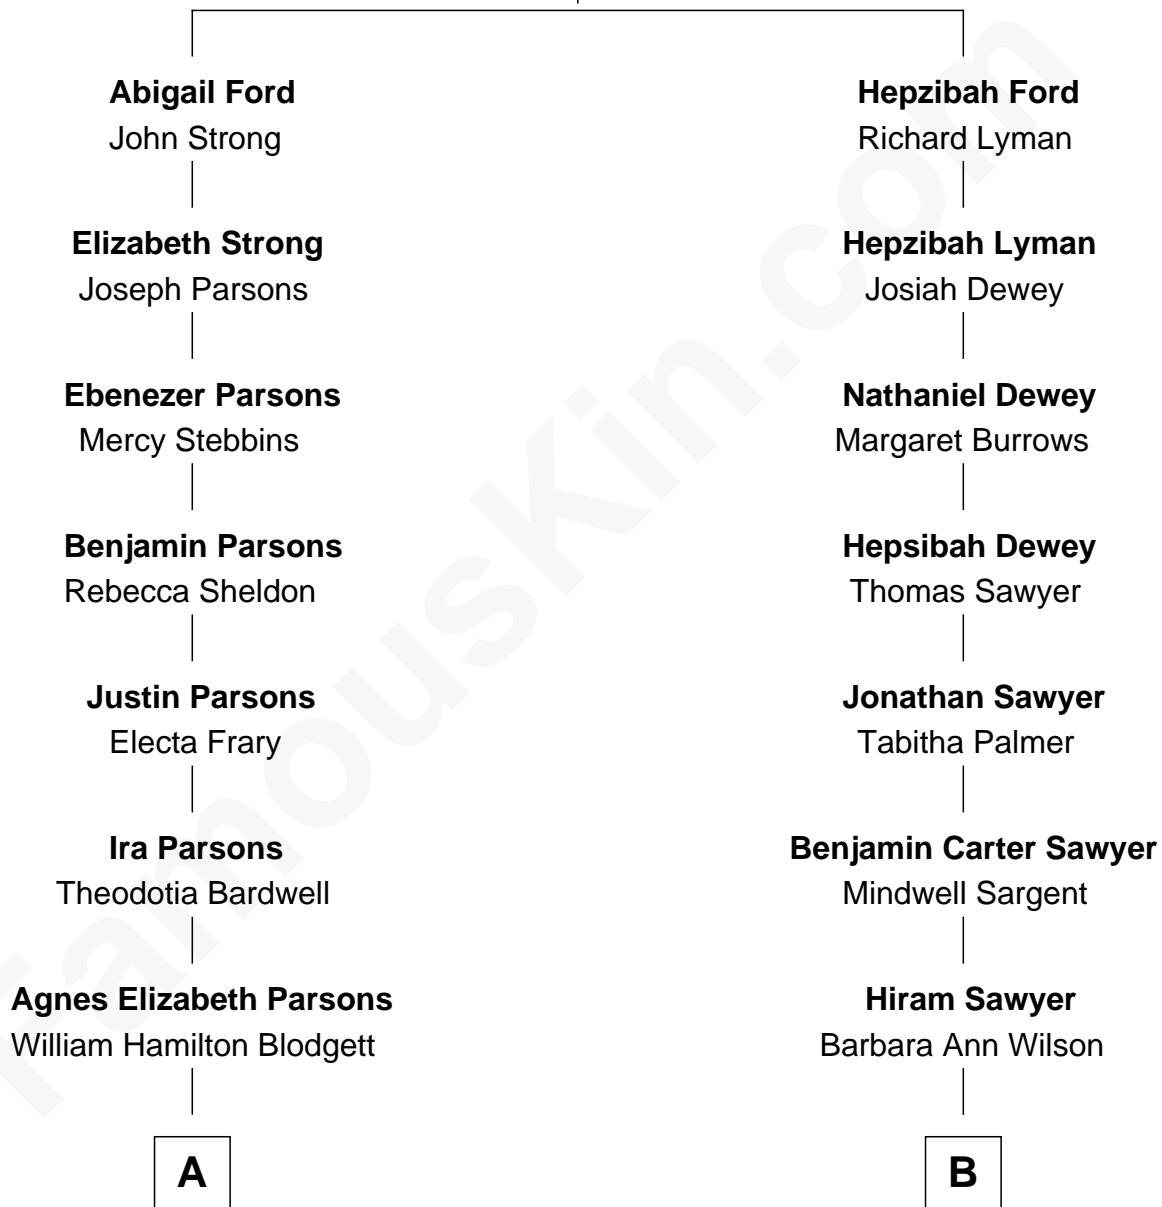

## Relationship Chart of Frederick Upton

*Co-Founder of Whirlpool Corporation*

8th cousin 3 times removed of

**David Hyde Pierce**

*Stage, TV, and Movie Actor*

**Thomas Ford**  
Elizabeth Charde

**A**

**Carrie A. Blodgett**  
Cassius Marcellus Upton

**Frederick Upton**  
*Co-Founder of Whirlpool Corporation*

**B**

**Hannah Sawyer**  
William W. Mayhew

**Sarah B. Mayhew**  
Rev. Thomas Bennett Hughes

**Lorado Thomas Hughes**  
Mildred E. Sherman

**Laura Marie Hughes**  
George Hyde Pierce