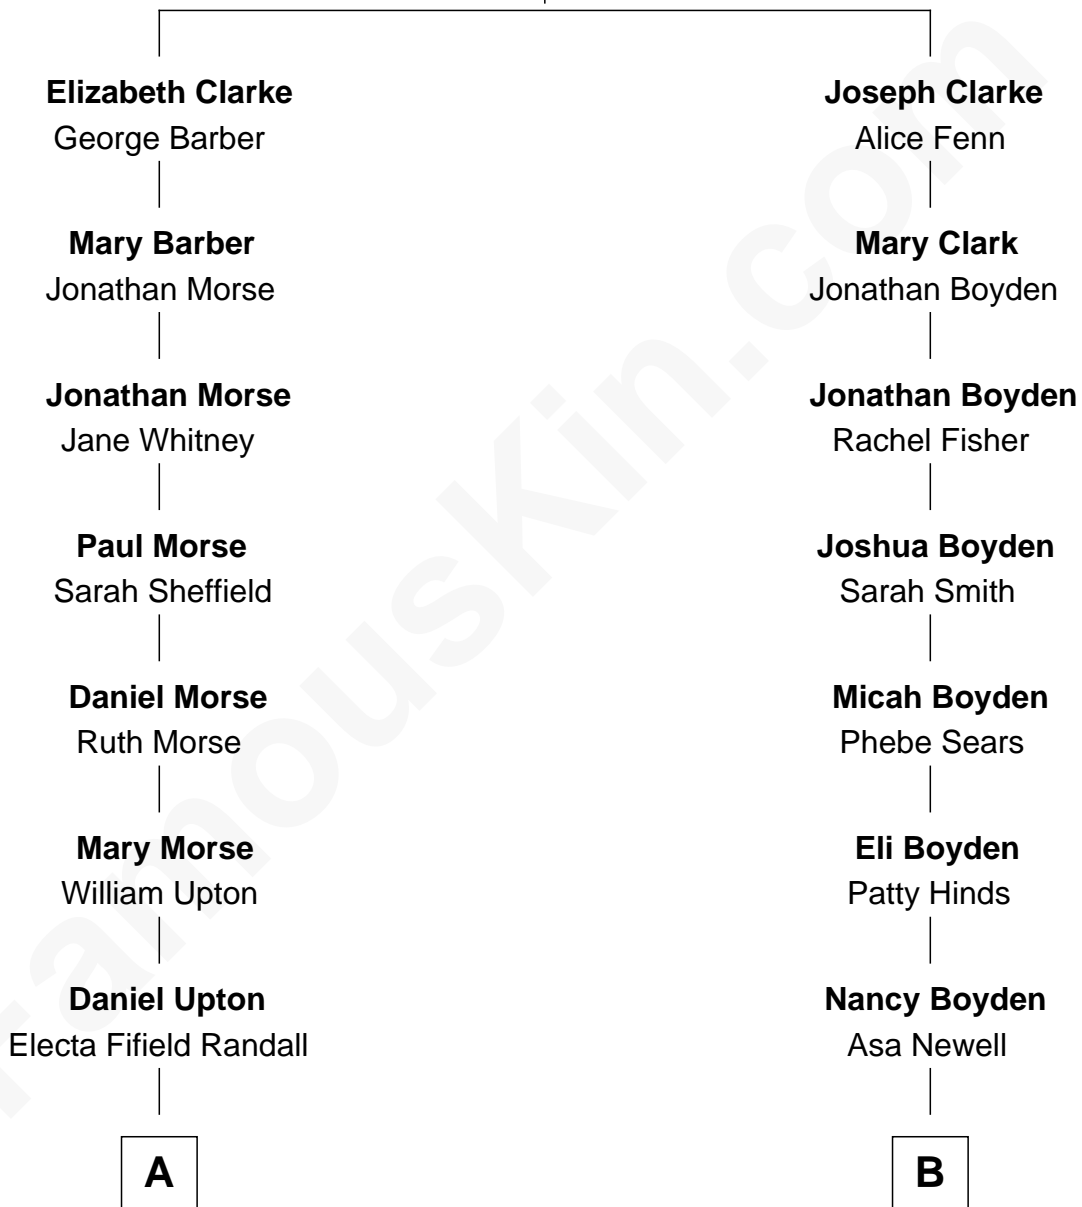

FamousKin.com Relationship Chart of

Frederick Upton

Co-Founder of Whirlpool Corporation

9th cousin 2 times removed of

Sarah Palin

9th Governor of Alaska

Thomas Clarke

Mary Canne