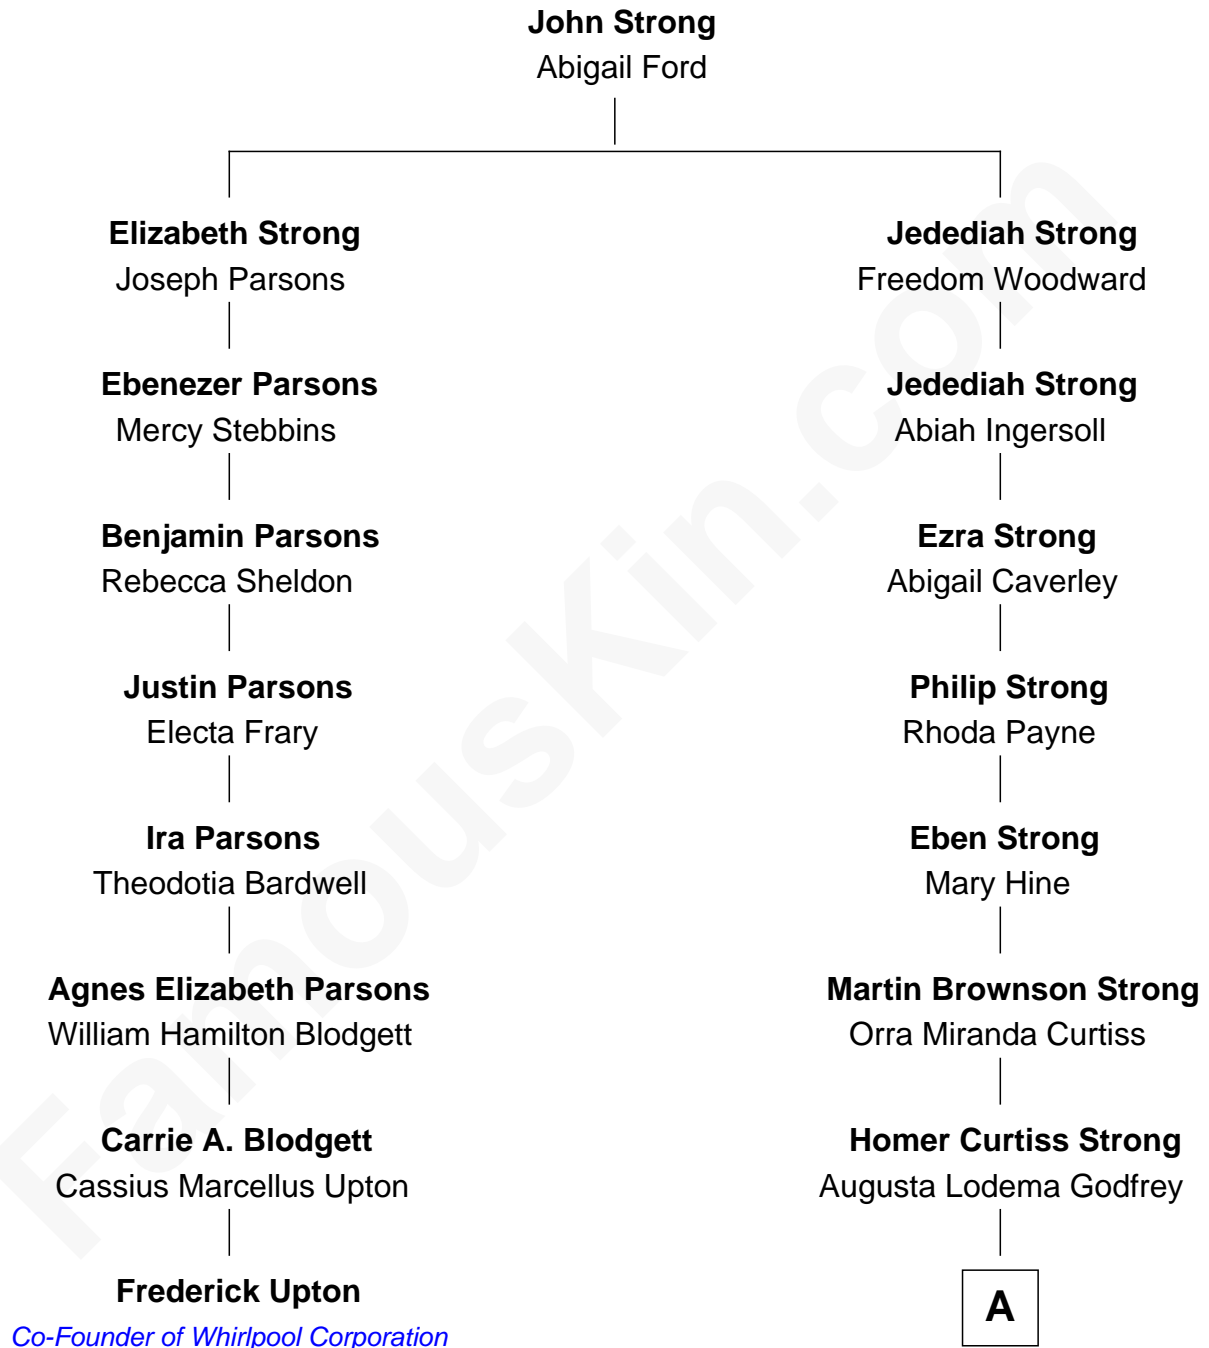

# FamousKin.com

## Relationship Chart of Frederick Upton

*Co-Founder of Whirlpool Corporation*

7th cousin 3 times removed of

**Sarah Palin**

*9th Governor of Alaska*

**A**

—  
**Cora Godfrey Strong**

James Carl Gower

—  
**Helen Louise Gower**

Clement James Sheeran

—  
**Sarah Sheeran**

Charles Richard Heath

—  
**Sarah Palin**

*9th Governor of Alaska*

FamousKin.com