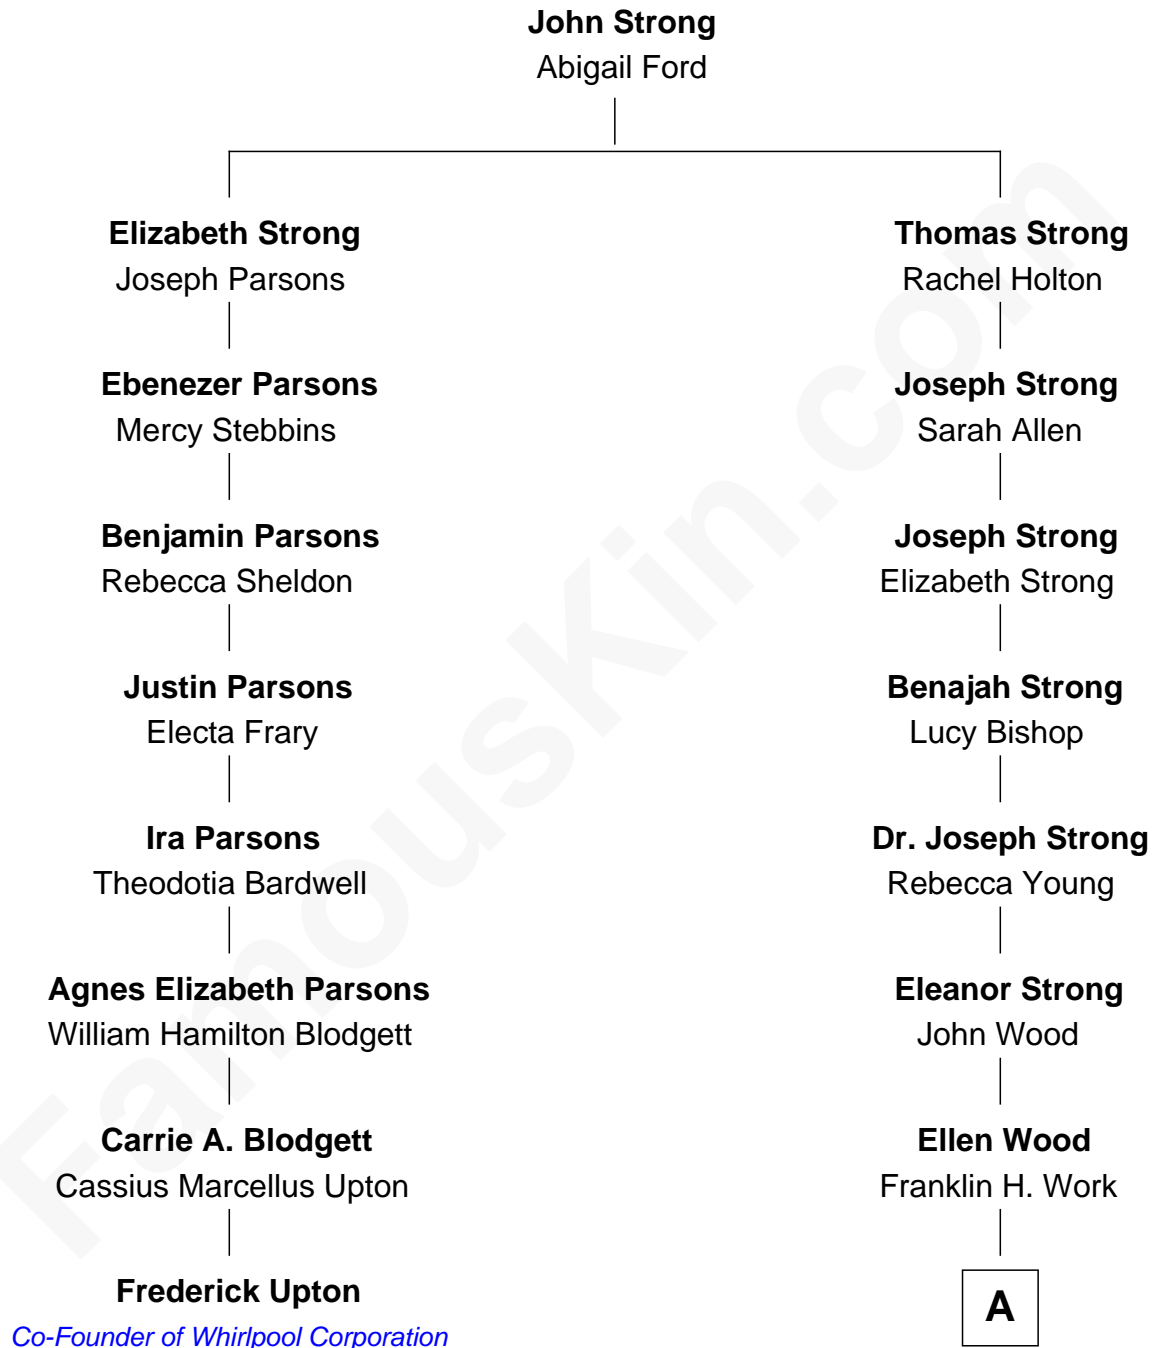

FamousKin.com

Relationship Chart of Frederick Upton

Co-Founder of Whirlpool Corporation

7th cousin 3 times removed of

Princess Diana
Princess of Wales

A

—
Frances Eleanor Work

James Boothby Burke Roche

—
Edmund Maurice Burke Roche

Ruth Sylvia Gill

—
Frances Ruth Burke Roche

Edward John Spencer

—
Princess Diana

Princess of Wales

FamousKin.com