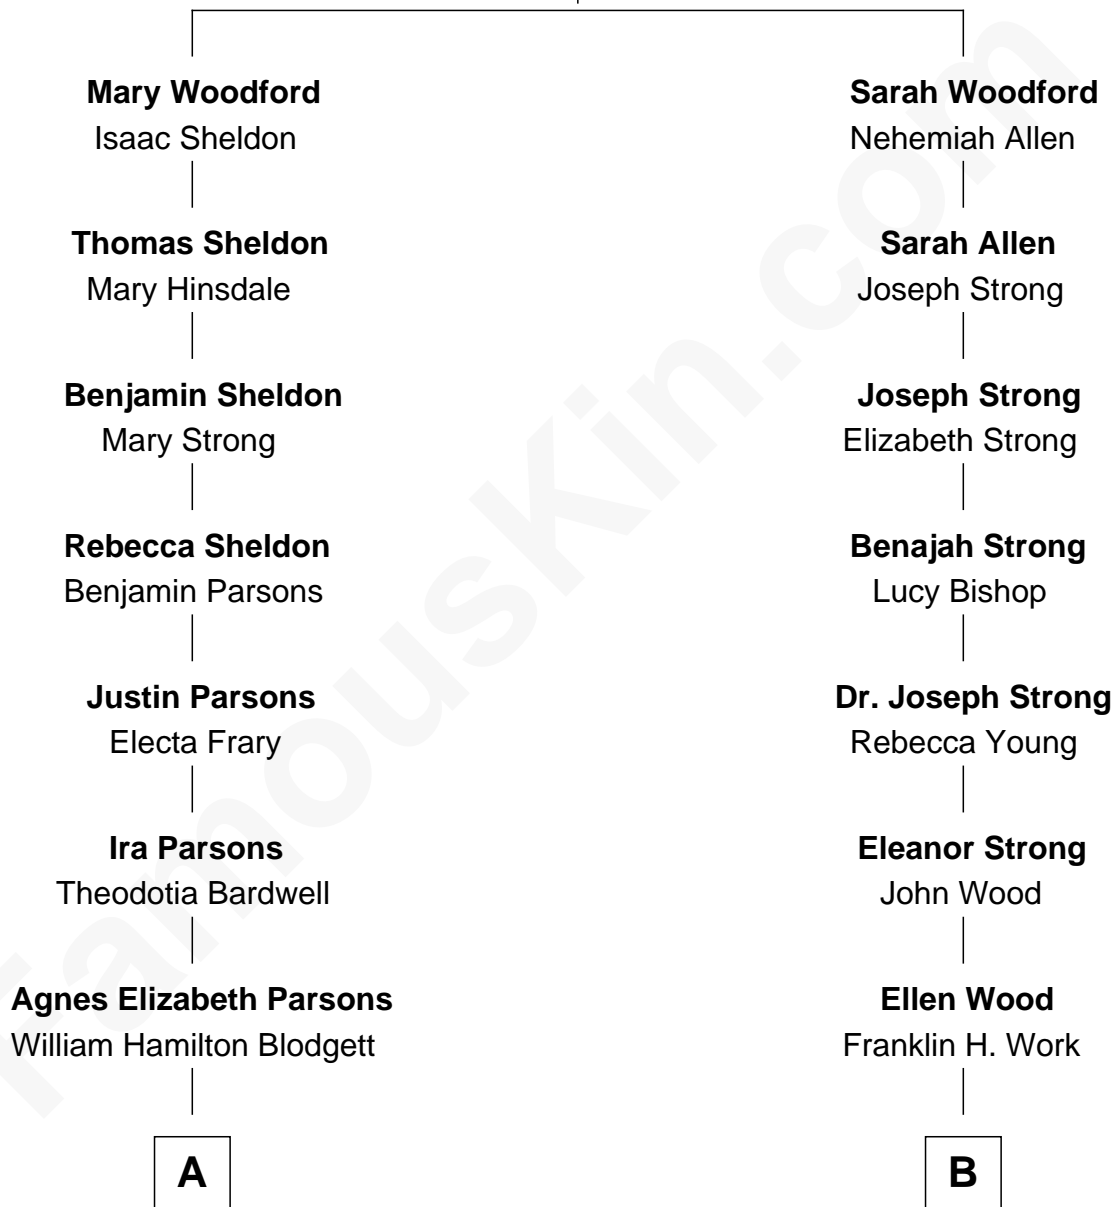

FamousKin.com Relationship Chart of

Frederick Upton

Co-Founder of Whirlpool Corporation

8th cousin 2 times removed of

Princess Diana

Princess of Wales

Thomas Woodford

Mary Blott

A

Carrie A. Blodgett
Cassius Marcellus Upton

Frederick Upton
Co-Founder of Whirlpool Corporation

B

Frances Eleanor Work
James Boothby Burke Roche

Edmund Maurice Burke Roche
Ruth Sylvia Gill

Frances Ruth Burke Roche
Edward John Spencer