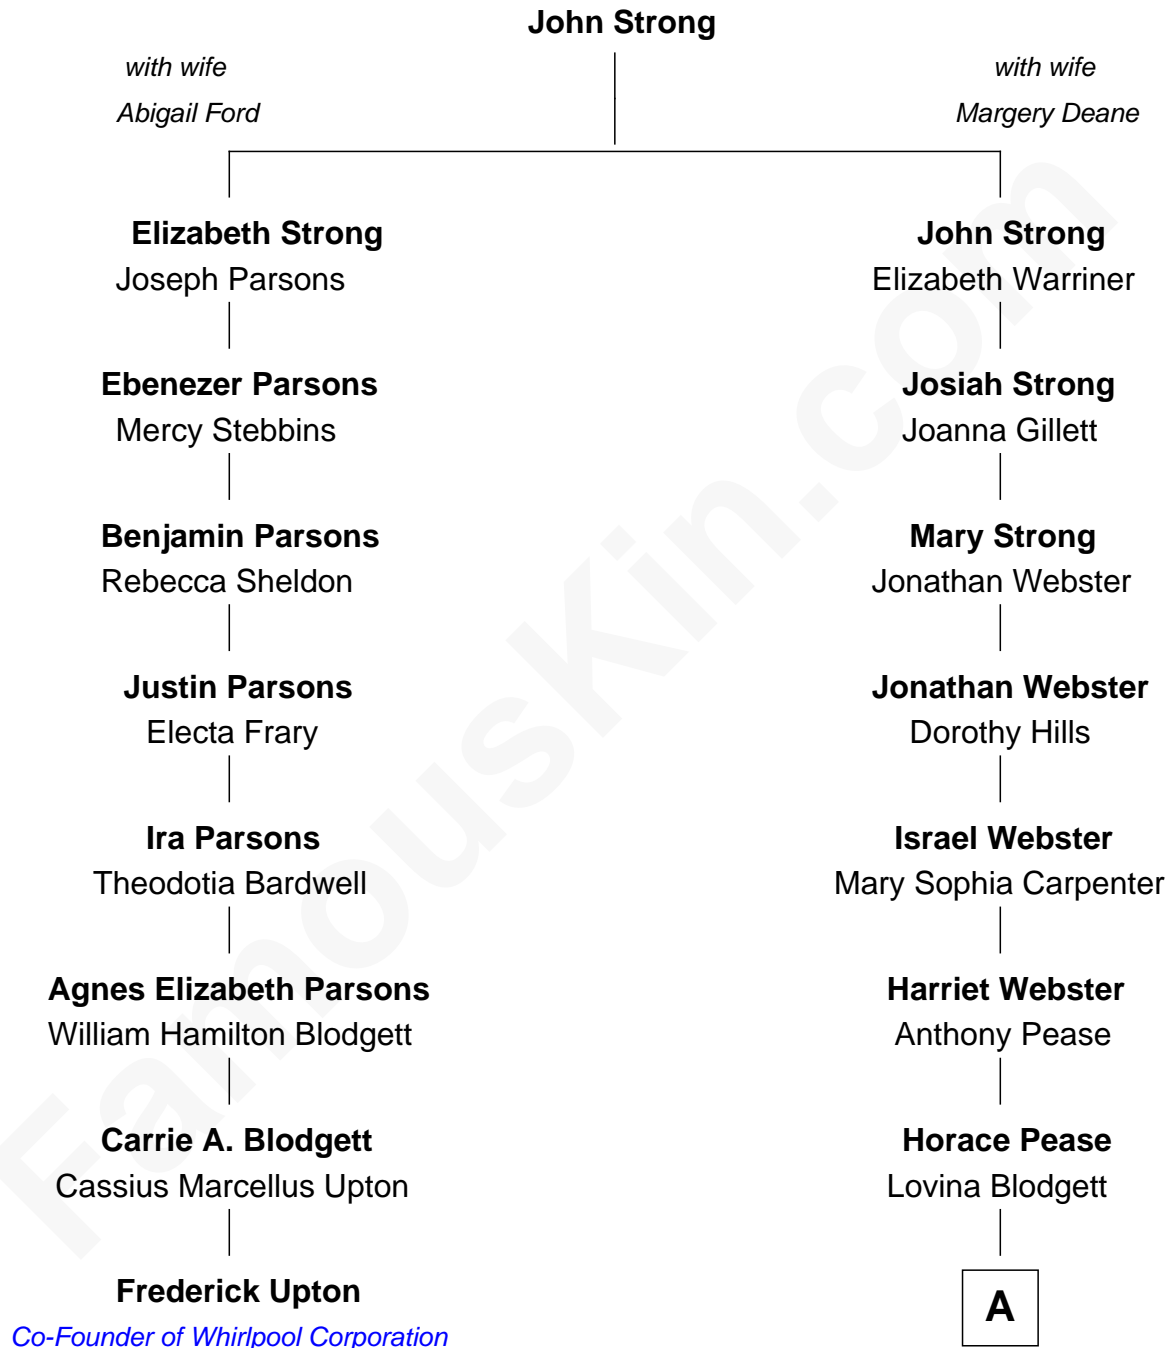

FamousKin.com

Relationship Chart of Frederick Upton

Co-Founder of Whirlpool Corporation

7th cousin 3 times removed of

Mark David Chapman

Assassinated John Lennon

A

Stephen F. Pease