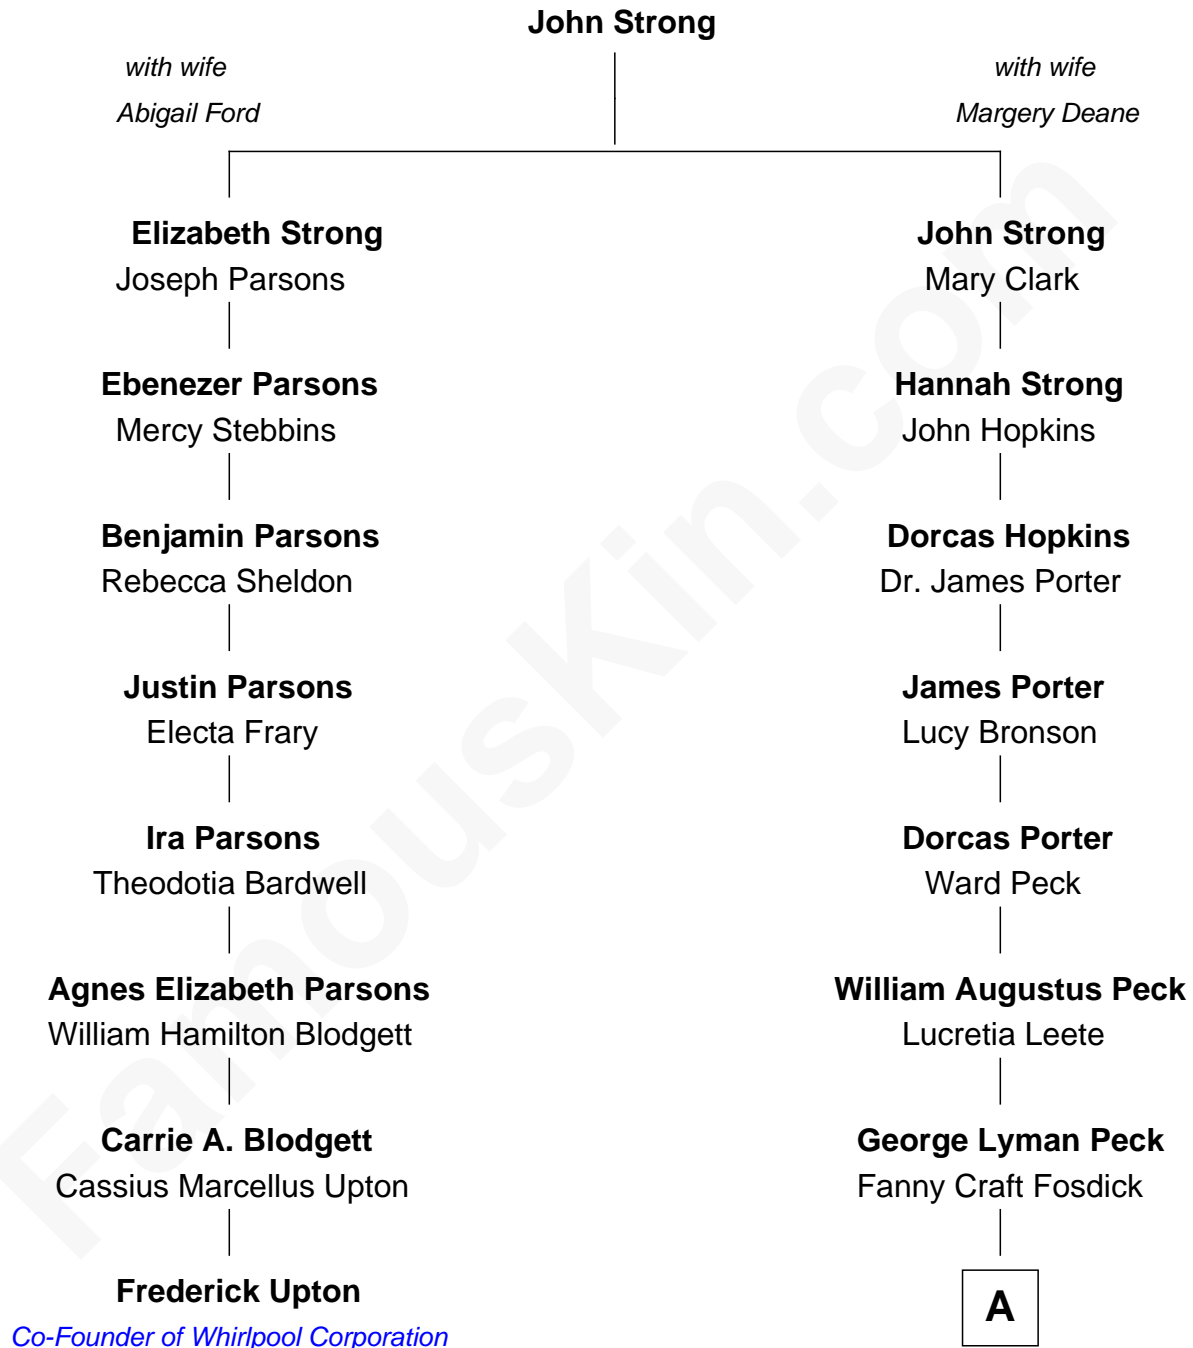

FamousKin.com

Relationship Chart of Frederick Upton

Co-Founder of Whirlpool Corporation

7th cousin 3 times removed of

Mizuo Peck

TV and Movie Actress

A

George Leete Peck
Katharine May Tolles

Laurence Tolles Peck
Barbara Field

George Leete Peck
Sanae Mizusawa

Mizuo Peck
TV and Movie Actress