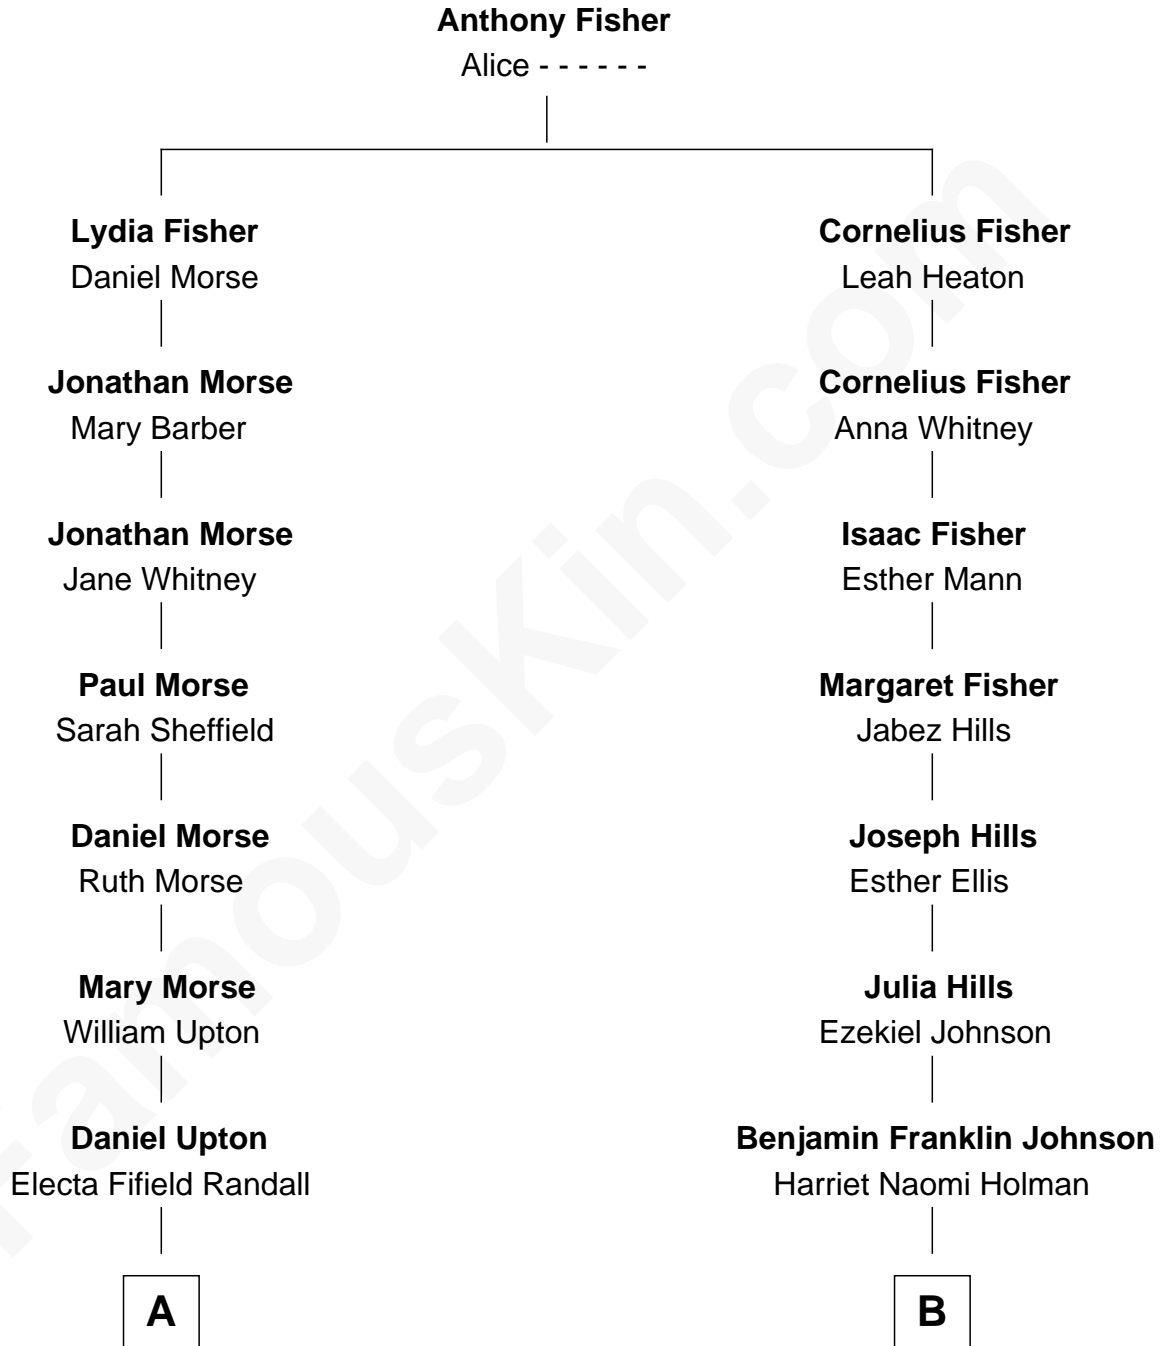

FamousKin.com

Relationship Chart of Frederick Upton

Co-Founder of Whirlpool Corporation

9th cousin 2 times removed of

Elizabeth Smart

Founder of Elizabeth Smart Foundation

A

Stephen Upton
Olive Amelia Hamilton

Cassius Marcellus Upton
Carrie A. Blodgett

Frederick Upton
Co-Founder of Whirlpool Corporation

B

Seth Jedidiah Johnson
Polly Elizabeth Richmond

Genevieve Johnson
Archibald Newel Pettit

Genevieve Pettit
Myron LeGrande Francom

Lois Ann Francom
Edward Sharp Smart

Elizabeth Smart
Child Safety Activist