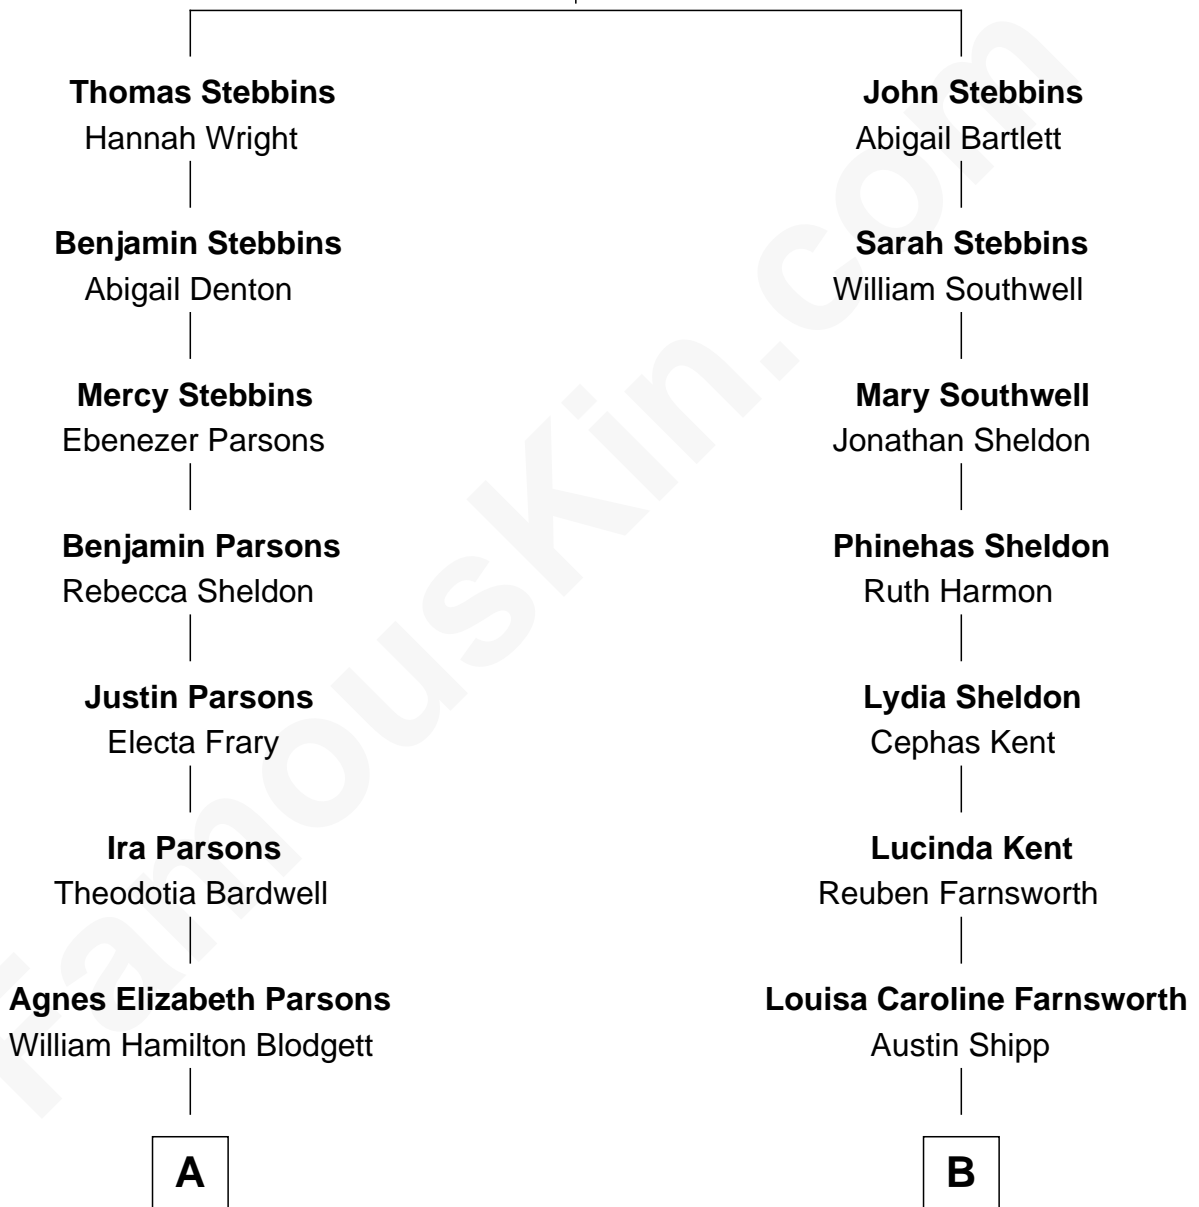

## Relationship Chart of Frederick Upton

*Co-Founder of Whirlpool Corporation*

8th cousin 3 times removed of

**Amy Adams**  
*Movie Actress*

**Rowland Stebbins**  
Sarah Whiting

**A**

**Carrie A. Blodgett**  
Cassius Marcellus Upton