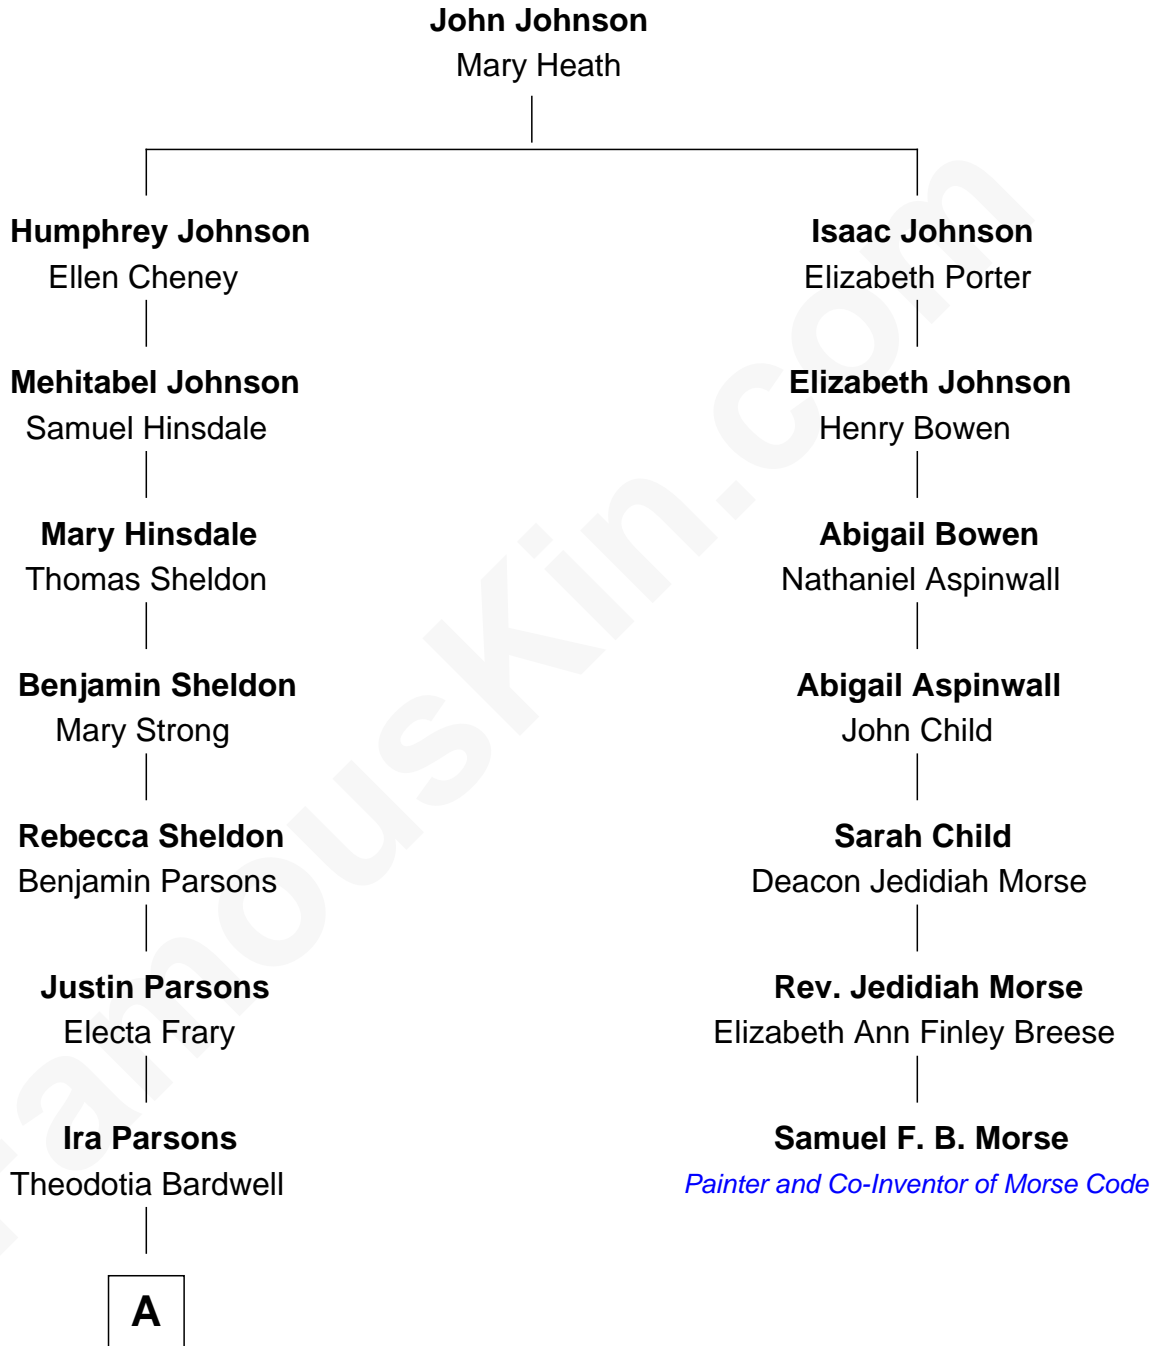

# FamousKin.com

## Relationship Chart of Frederick Upton

*Co-Founder of Whirlpool Corporation*

6th cousin 3 times removed of

**Samuel F. B. Morse**

*Painter and Co-Inventor of Morse Code*

**A**

—  
**Agnes Elizabeth Parsons**