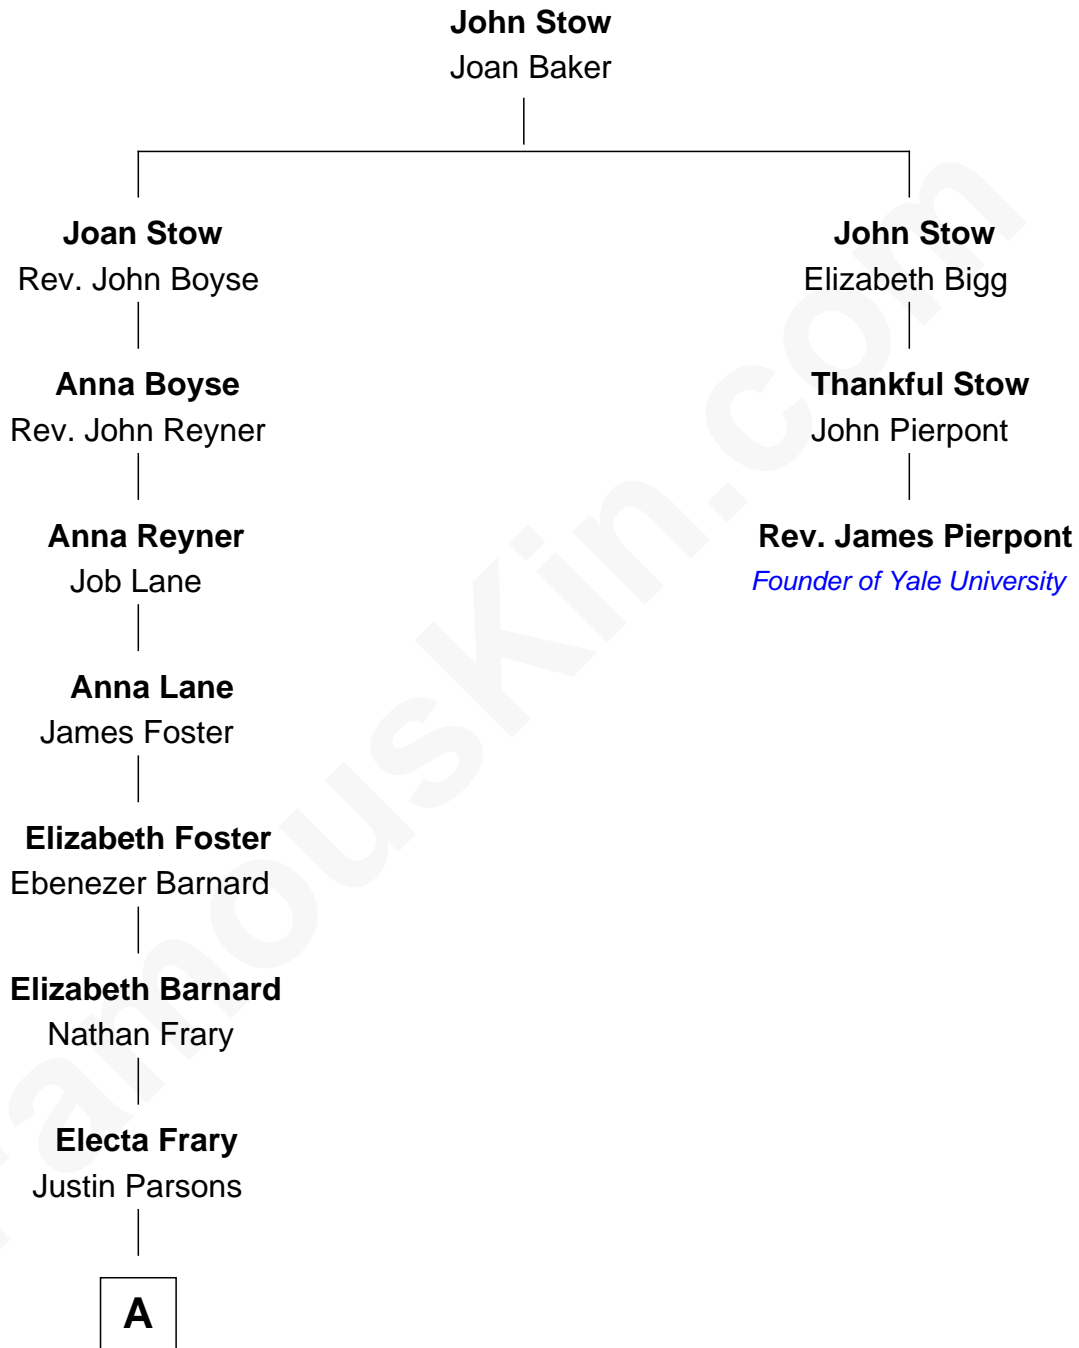

# FamousKin.com

## Relationship Chart of Frederick Upton

*Co-Founder of Whirlpool Corporation*

2nd cousin 8 times removed of

**Rev. James Pierpont**  
*Founder of Yale University*

**A**

—  
**Ira Parsons**

Theodotia Bardwell