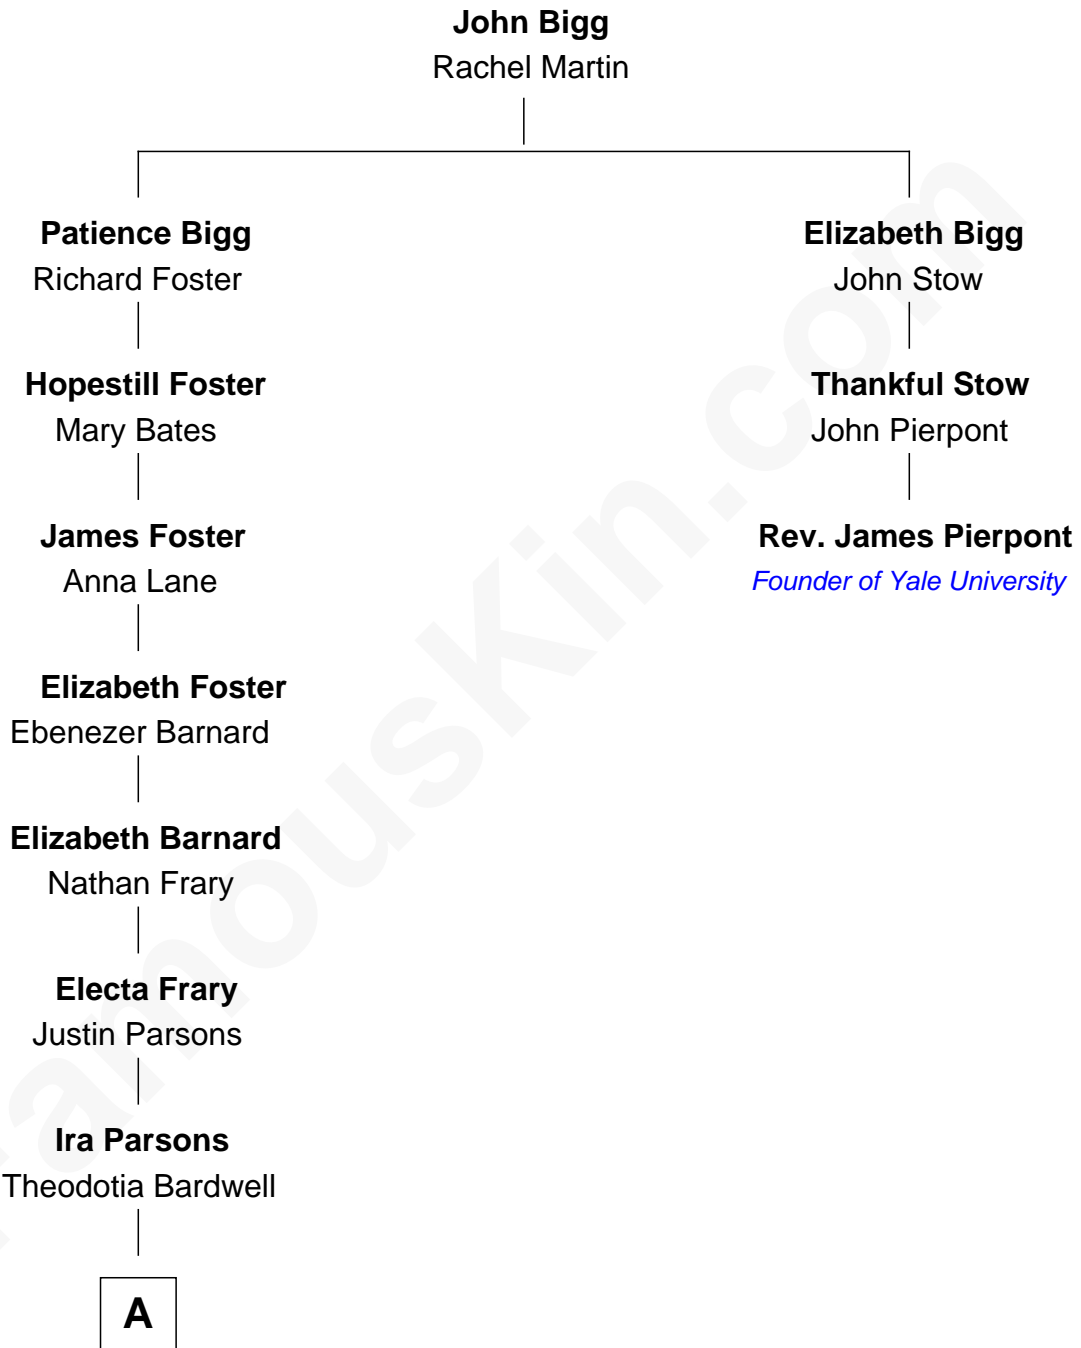

FamousKin.com

Relationship Chart of Frederick Upton

Co-Founder of Whirlpool Corporation

2nd cousin 7 times removed of

Rev. James Pierpont
Founder of Yale University

A

—
Agnes Elizabeth Parsons

William Hamilton Blodgett

—
Carrie A. Blodgett

Cassius Marcellus Upton

—
Frederick Upton

Co-Founder of Whirlpool Corporation

FamousKin.com