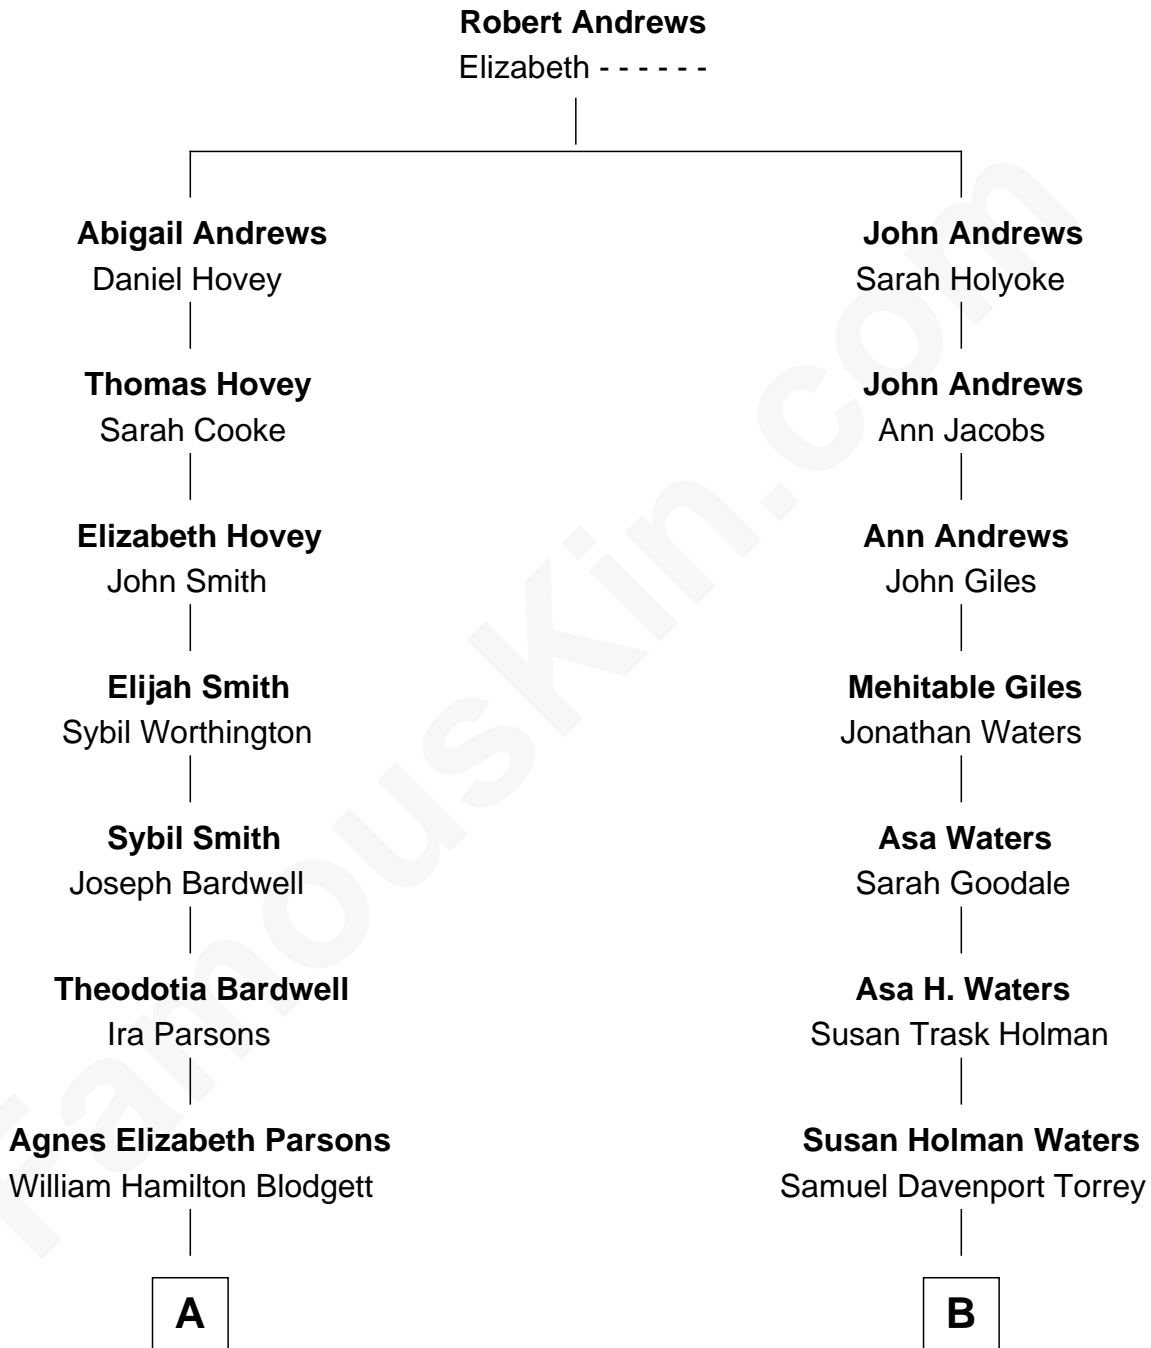

FamousKin.com

Relationship Chart of Frederick Upton

Co-Founder of Whirlpool Corporation

8th cousin 3 times removed of

Bob Taft

67th Governor of Ohio

A

Carrie A. Blodgett
Cassius Marcellus Upton

Frederick Upton
Co-Founder of Whirlpool Corporation

B

Louisa Maria Torrey
Alphonso Taft

William Howard Taft
Helen Louise Herron

Robert Alphonso Taft
Martha Wheaton Bowers

Robert Alphonso Taft
Blanca Duncan Noël

Bob Taft
67th Governor of Ohio

FamousKin.com