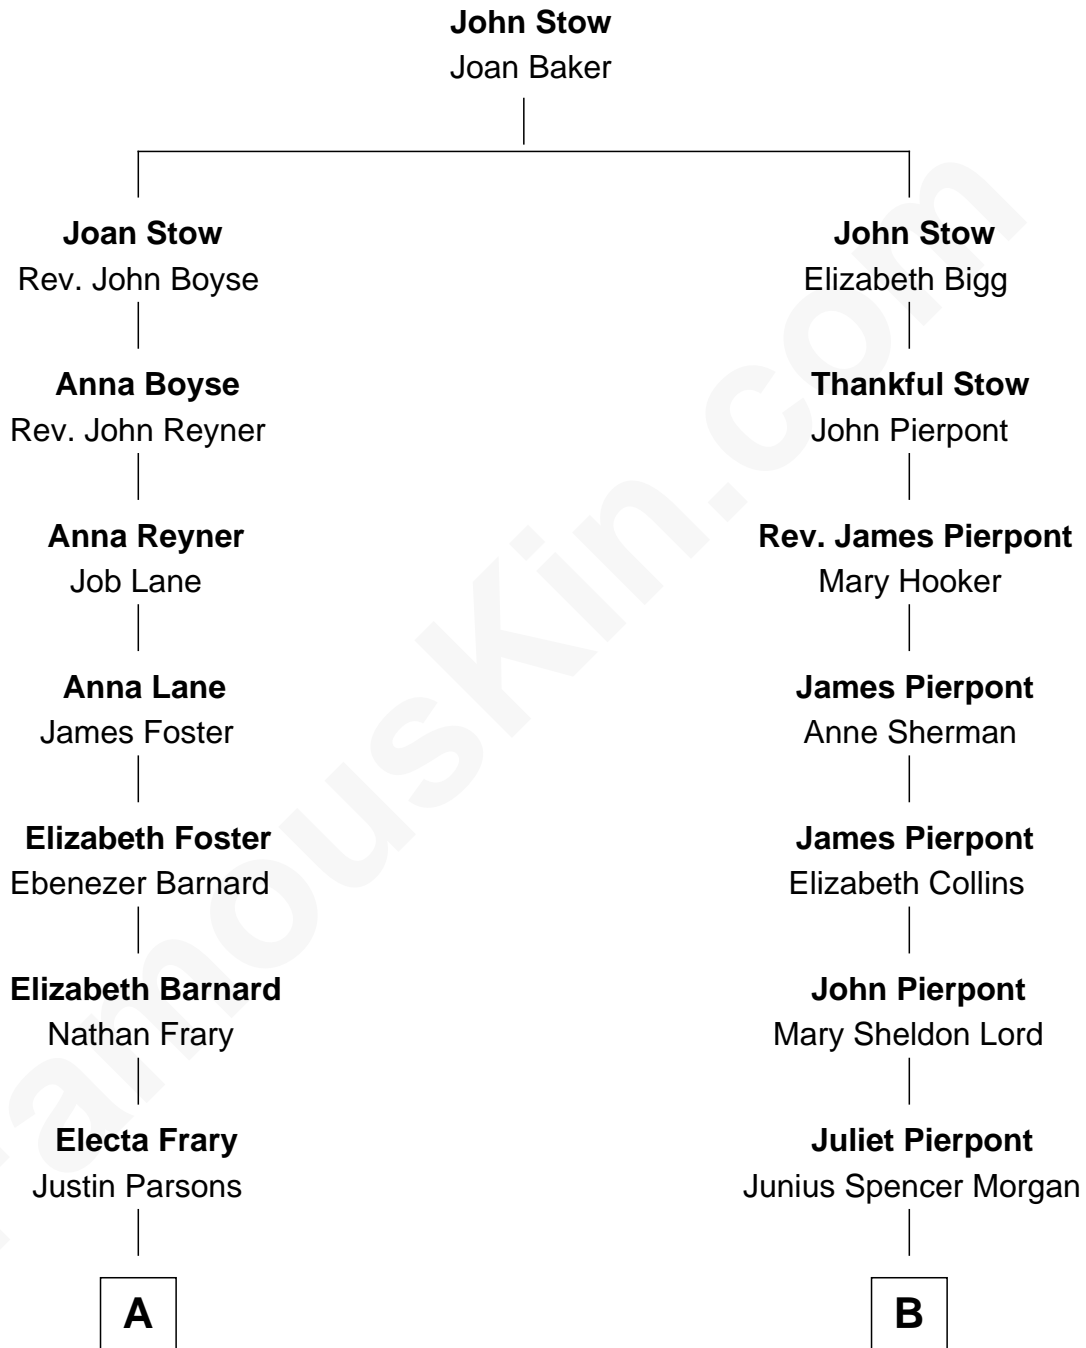

FamousKin.com

Relationship Chart of Frederick Upton

Co-Founder of Whirlpool Corporation

8th cousin 2 times removed of

J.P. Morgan, Jr.

American Banker and Philanthropist

A

Ira Parsons
Theodotia Bardwell

Agnes Elizabeth Parsons
William Hamilton Blodgett

Carrie A. Blodgett
Cassius Marcellus Upton

Frederick Upton
Co-Founder of Whirlpool Corporation

B

John Pierpont Morgan
Frances Louisa Tracy

J.P. Morgan, Jr.
American Banker and Philanthropist