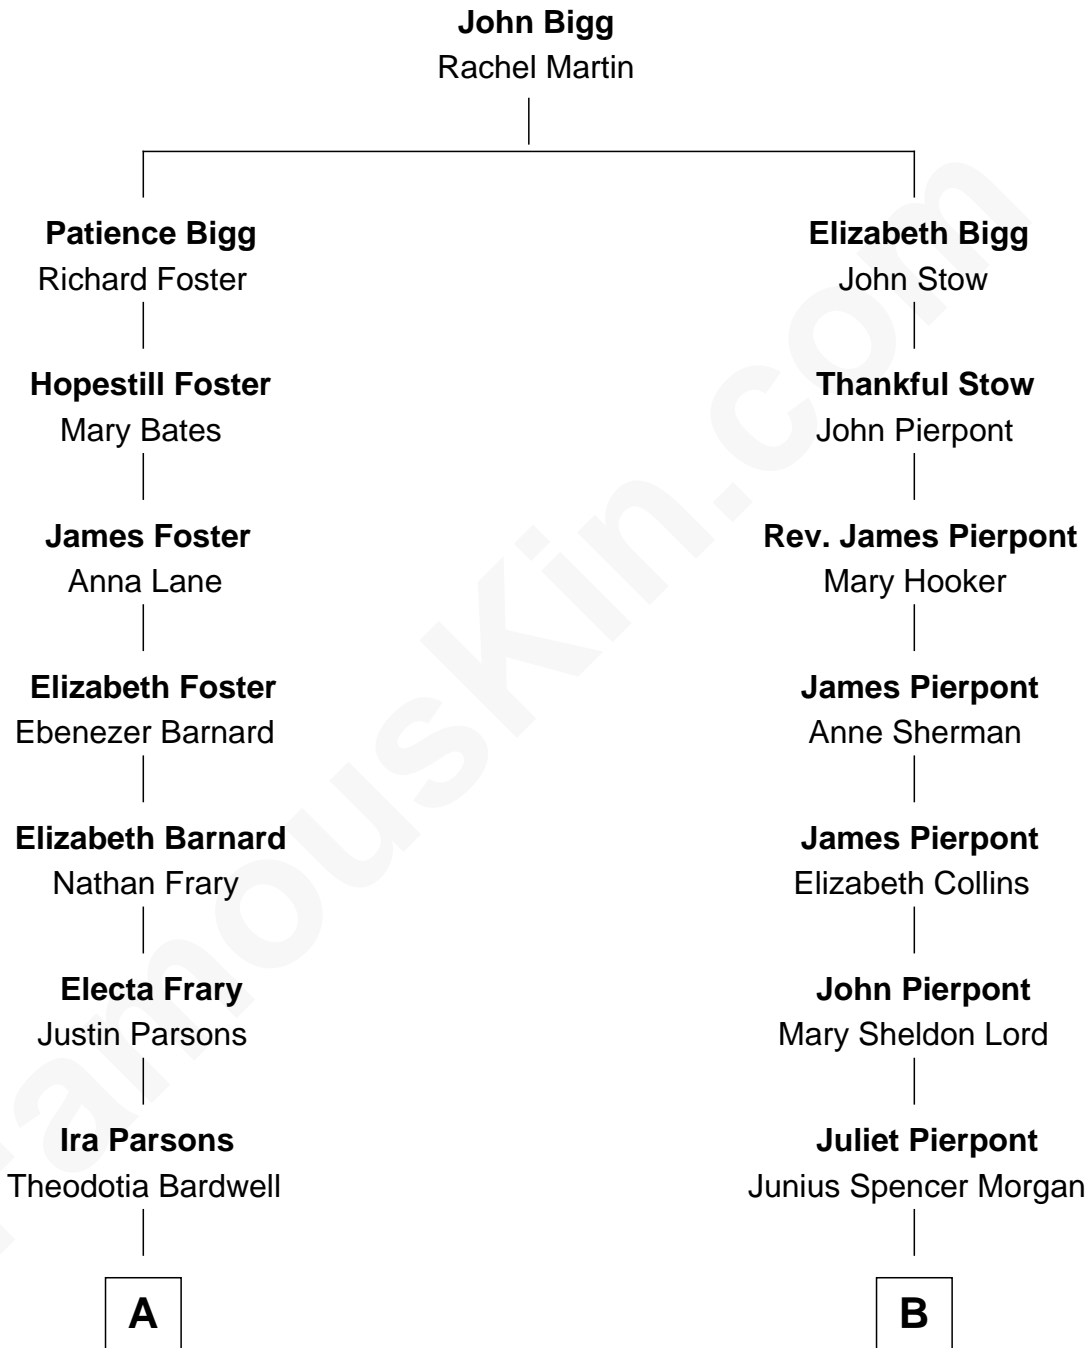

# FamousKin.com

## Relationship Chart of Frederick Upton

*Co-Founder of Whirlpool Corporation*

8th cousin 1 time removed of

**J.P. Morgan, Jr.**

*American Banker and Philanthropist*

**A**

**Agnes Elizabeth Parsons**  
William Hamilton Blodgett