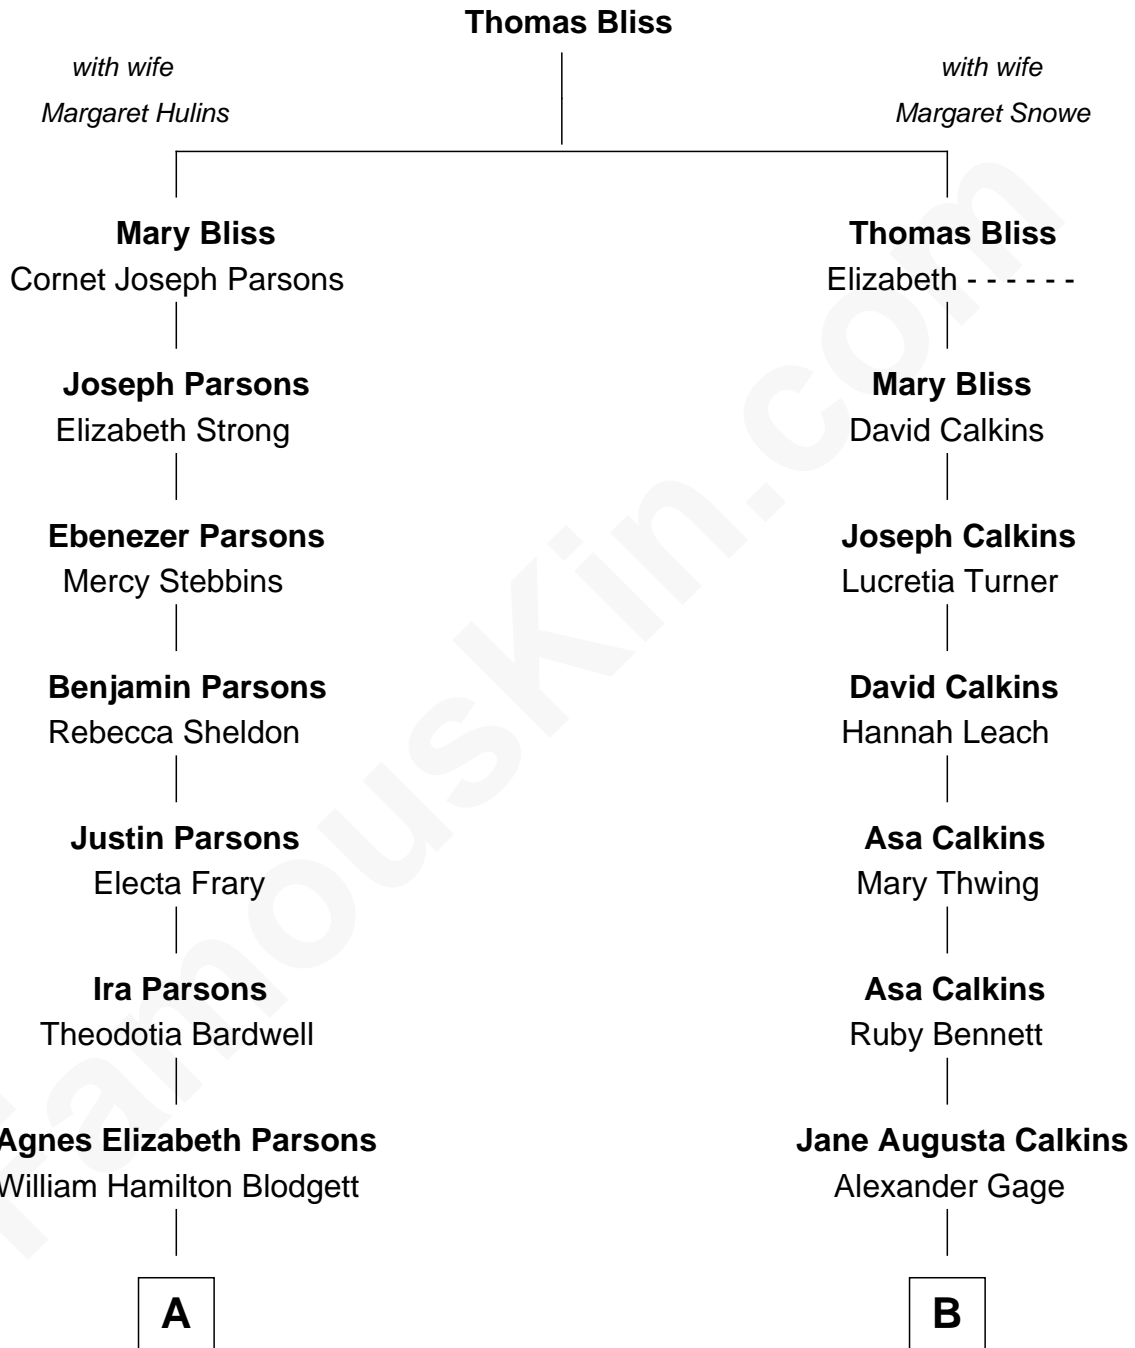

FamousKin.com Relationship Chart of

Frederick Upton

Co-Founder of Whirlpool Corporation

8th cousin 2 times removed of

Richard Hatch

TV and Movie Actor

A

Carrie A. Blodgett
Cassius Marcellus Upton

Frederick Upton
Co-Founder of Whirlpool Corporation

B

Nellie Marie Gage
John Devereux Hatch

Charles Wesley Hatch
Leah Perkins Rogers

John Raymond Hatch
Elizabeth White

Richard Hatch
TV and Movie Actor

FamousKin.com