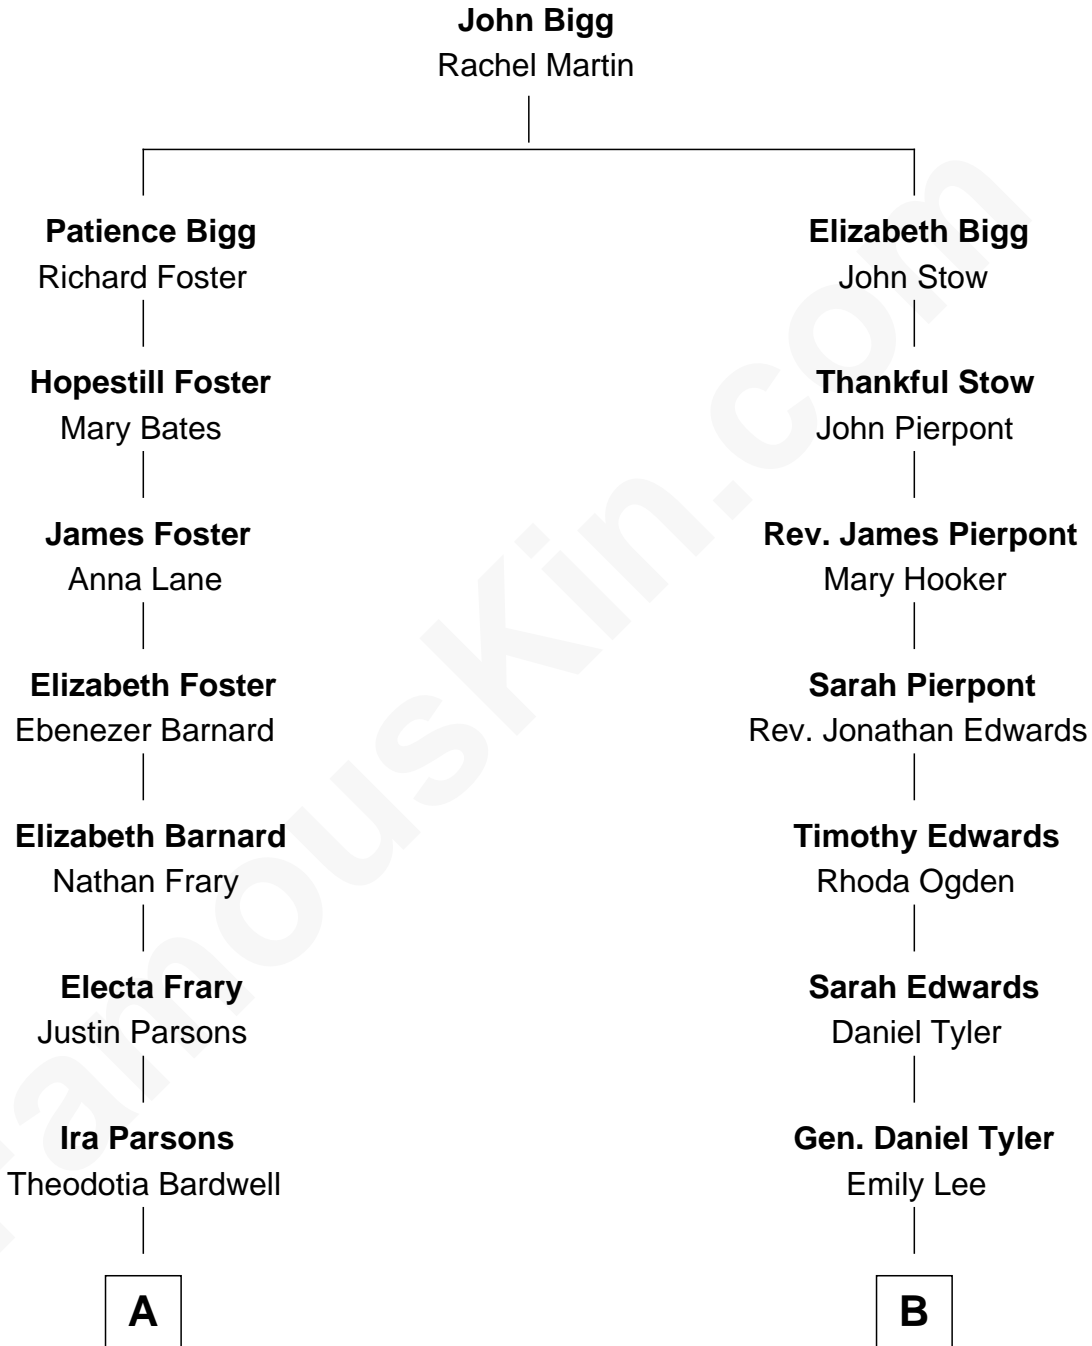

FamousKin.com

Relationship Chart of Frederick Upton

Co-Founder of Whirlpool Corporation

8th cousin 1 time removed of

Edith (Carow) Roosevelt

First Lady of President Theodore Roosevelt

A

Agnes Elizabeth Parsons
William Hamilton Blodgett

Carrie A. Blodgett
Cassius Marcellus Upton

Frederick Upton
Co-Founder of Whirlpool Corporation

B

Gertrude Elizabeth Tyler
Charles Carow

Edith (Carow) Roosevelt
First Lady of Theodore Roosevelt

FamousKin.com