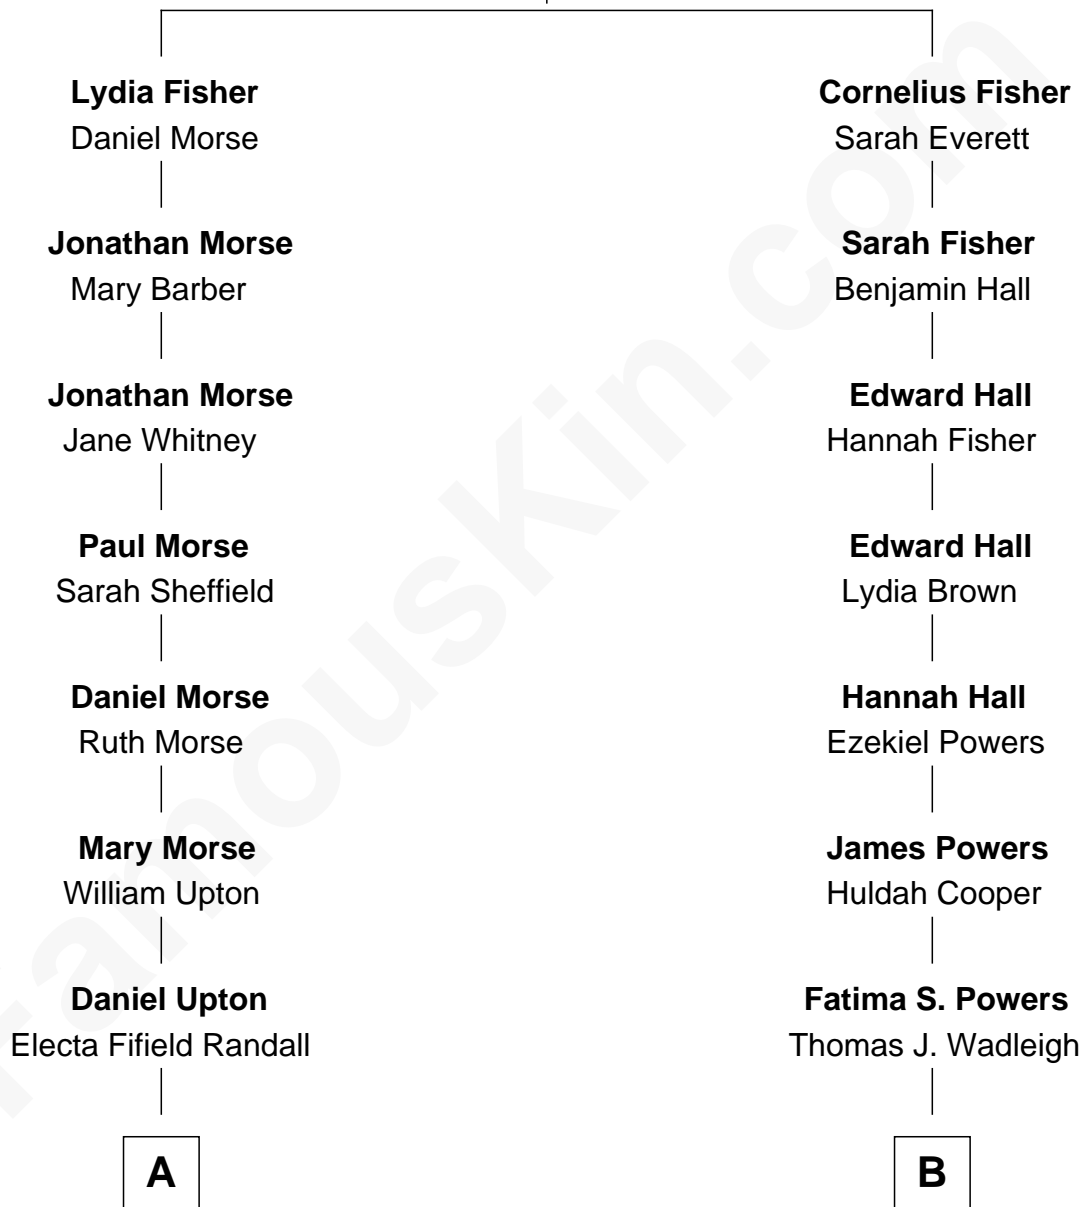

# FamousKin.com Relationship Chart of

**Frederick Upton**

*Co-Founder of Whirlpool Corporation*

9th cousin 2 times removed of

**Billie Jean King**

*Pro-Tennis Champion*

**Anthony Fisher**

Alice - - - - -