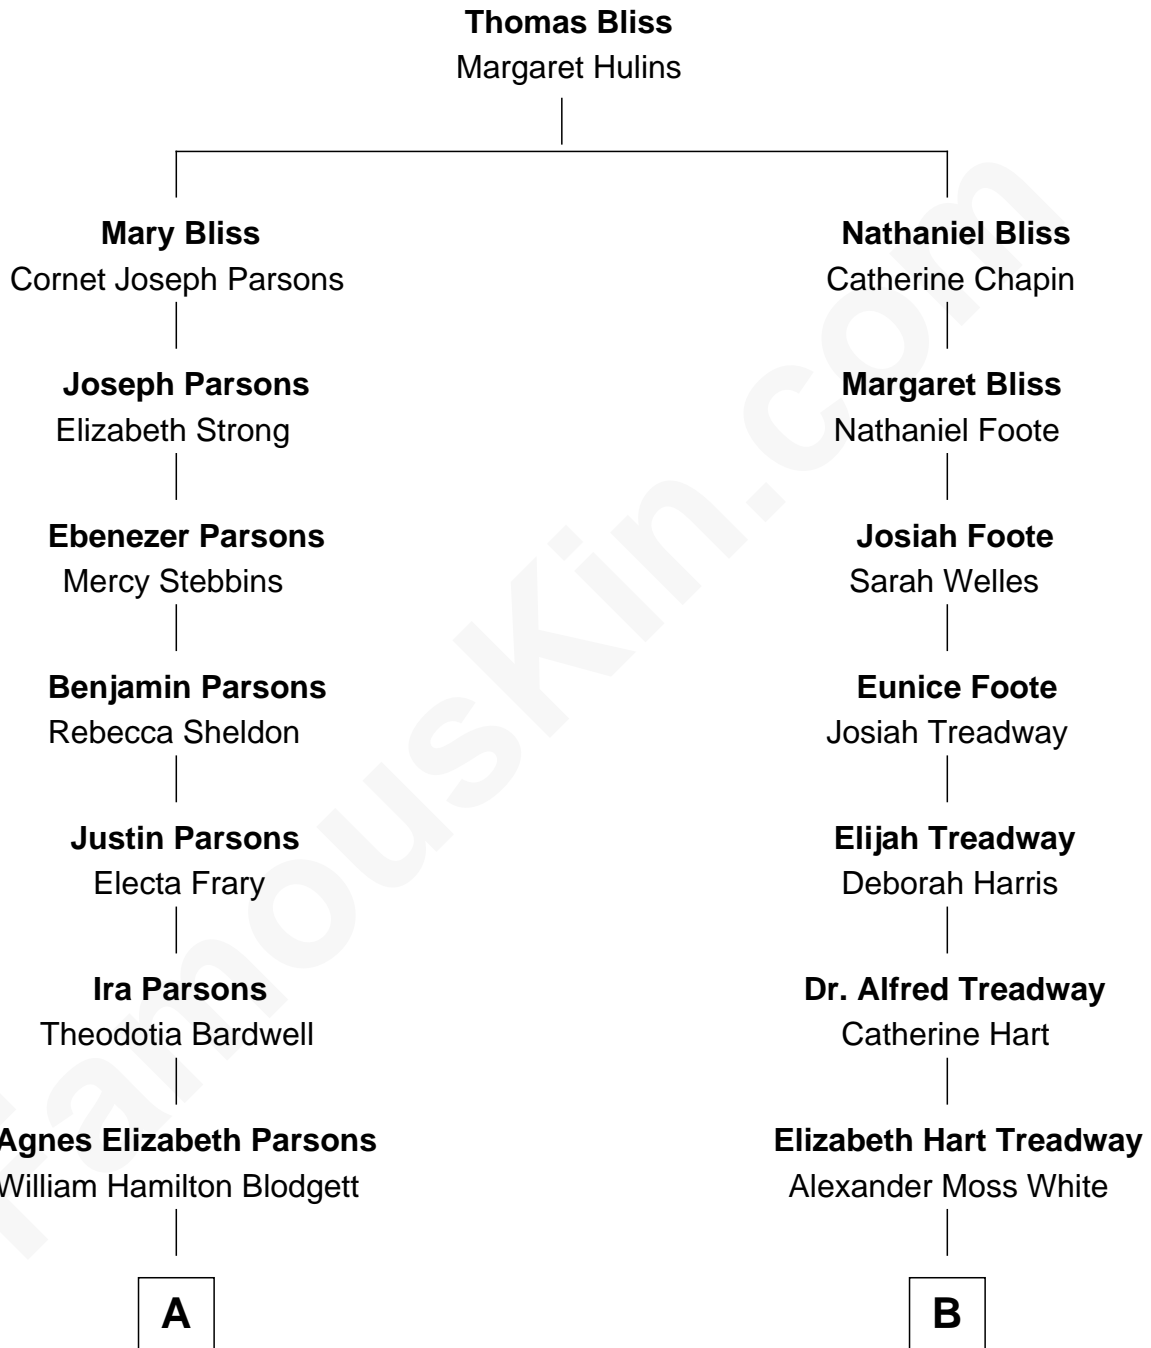

# FamousKin.com

## Relationship Chart of Frederick Upton

Co-Founder of Whirlpool Corporation

8th cousin 2 times removed of

**Bill Weld**

68th Governor of Massachusetts

**A**

**Carrie A. Blodgett**  
Cassius Marcellus Upton