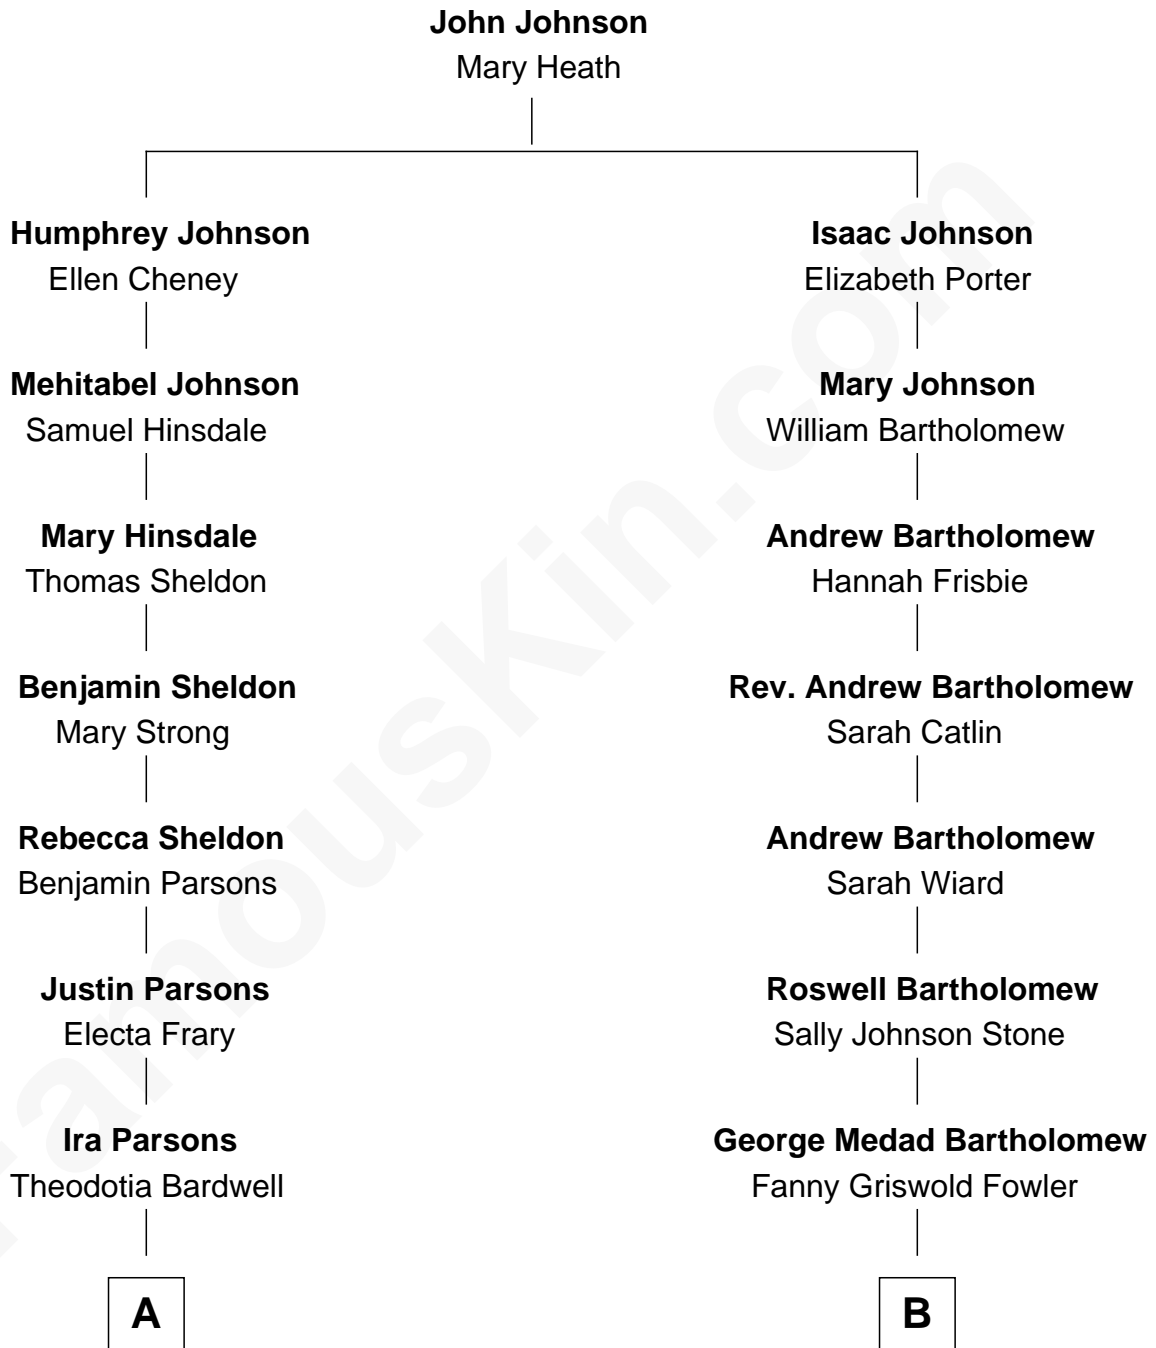

FamousKin.com

Relationship Chart of Frederick Upton

Co-Founder of Whirlpool Corporation

9th cousin 1 time removed of

Bill Weld

68th Governor of Massachusetts

A

Agnes Elizabeth Parsons
William Hamilton Blodgett

Carrie A. Blodgett
Cassius Marcellus Upton

Frederick Upton
Co-Founder of Whirlpool Corporation

B

Fanny Elizabeth Bartholomew
Dr. Francis Minot Weld

Francis Minot Weld
Margaret Low White

David Weld
Mary Blake Nichols