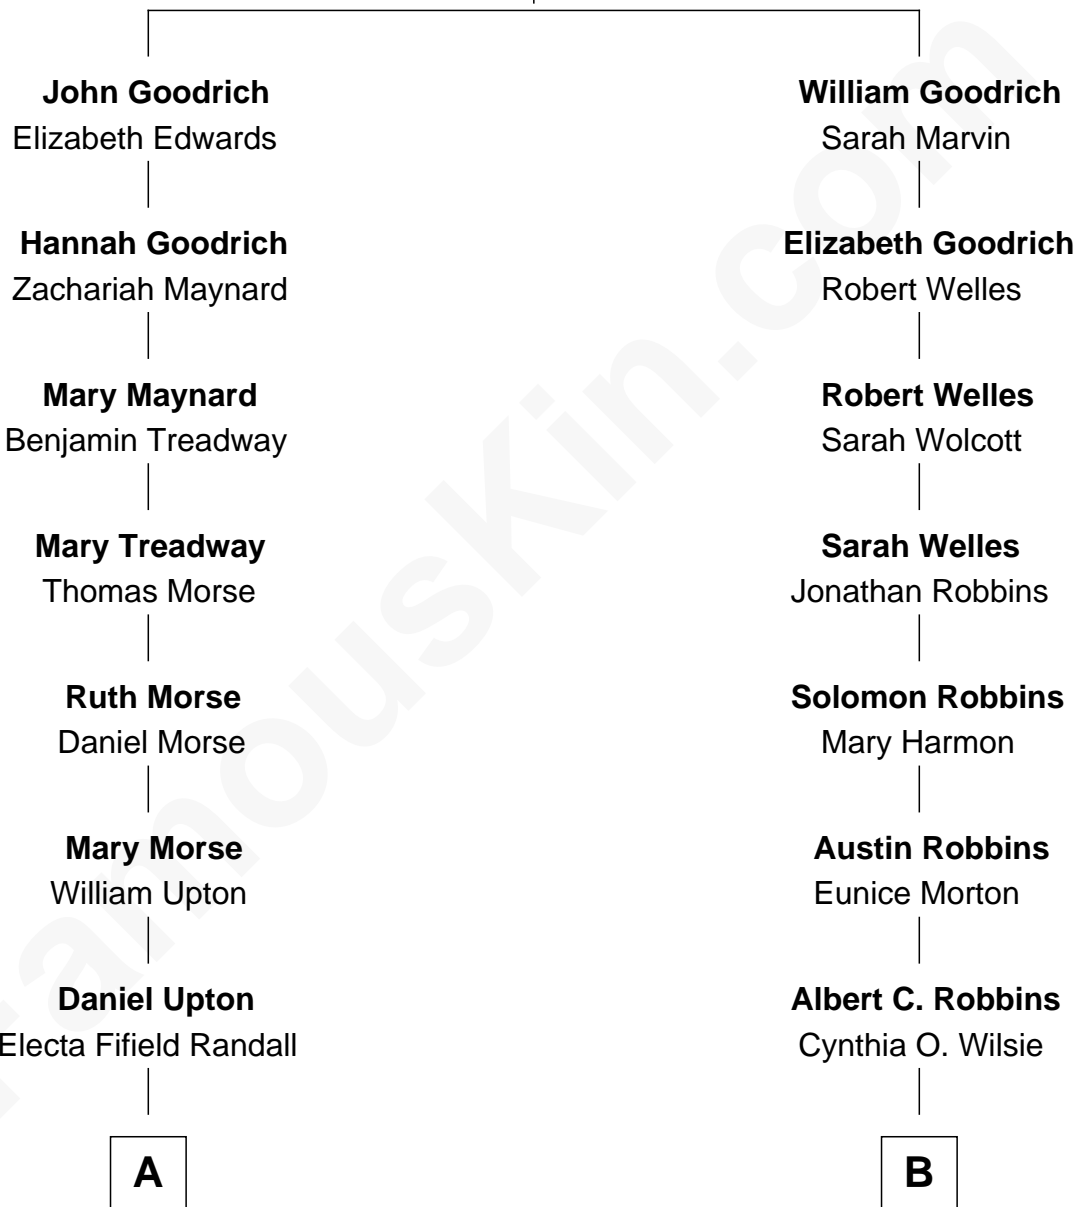

# FamousKin.com Relationship Chart of

**Frederick Upton**

*Co-Founder of Whirlpool Corporation*

9th cousin 1 time removed of

**Tim Robbins**

*TV and Movie Actor*

**John Goodrich**

Margery Howe

**A**

**Stephen Upton**  
Olive Amelia Hamilton

**Cassius Marcellus Upton**  
Carrie A. Blodgett

**Frederick Upton**  
*Co-Founder of Whirlpool Corporation*

**B**

**Walter A. Robbins**  
Mary Judith Taylor