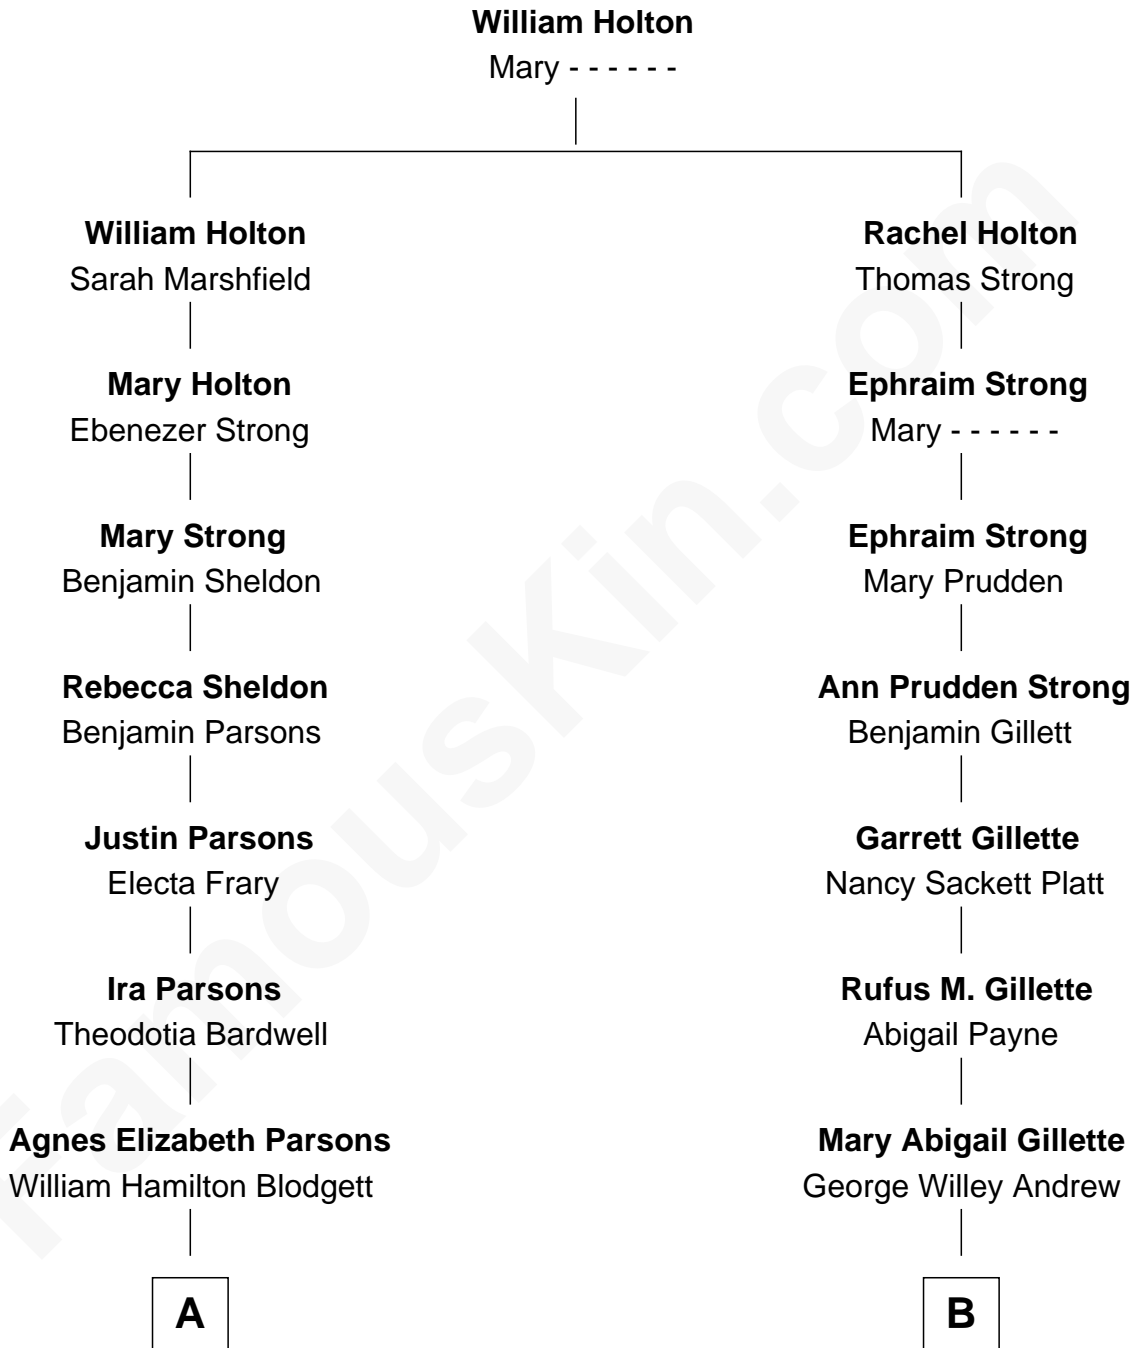

FamousKin.com Relationship Chart of

Frederick Upton

Co-Founder of Whirlpool Corporation

8th cousin 1 time removed of

Treat Williams

TV & Movie Actor

A

Carrie A. Blodgett
Cassius Marcellus Upton

Frederick Upton
Co-Founder of Whirlpool Corporation

B

Treat Payne Andrew
Eleanor Barnum

Marian Andrew
Richard Norman Williams

Treat Williams
TV & Movie Actor

FamousKin.com