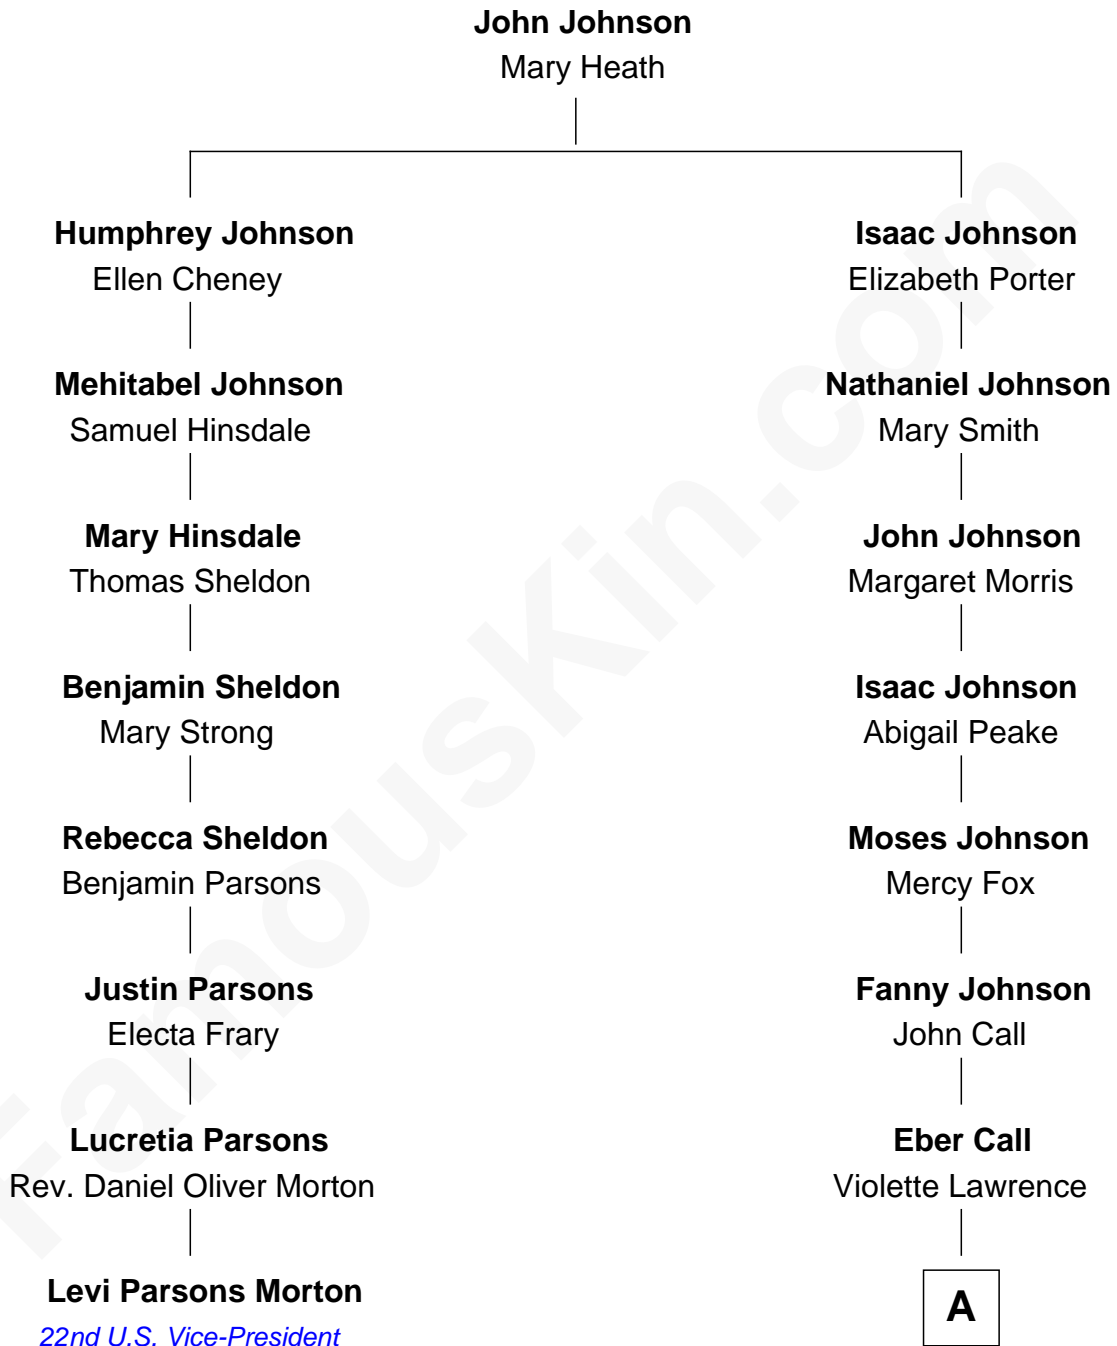

**FamousKin.com**  
**Relationship Chart of**  
**Levi Parsons Morton**  
*22nd U.S. Vice-President*

7th cousin 2 times removed of

**Walt Disney**  
*Co-Founder of The Walt Disney Company*

**A**

—  
**Charles Call**  
Henrietta Gross

—  
**Flora Call**  
Elias Charles Disney

—  
**Walt Disney**  
*Co-Founder of The Walt Disney Co.*

FamousKin.com