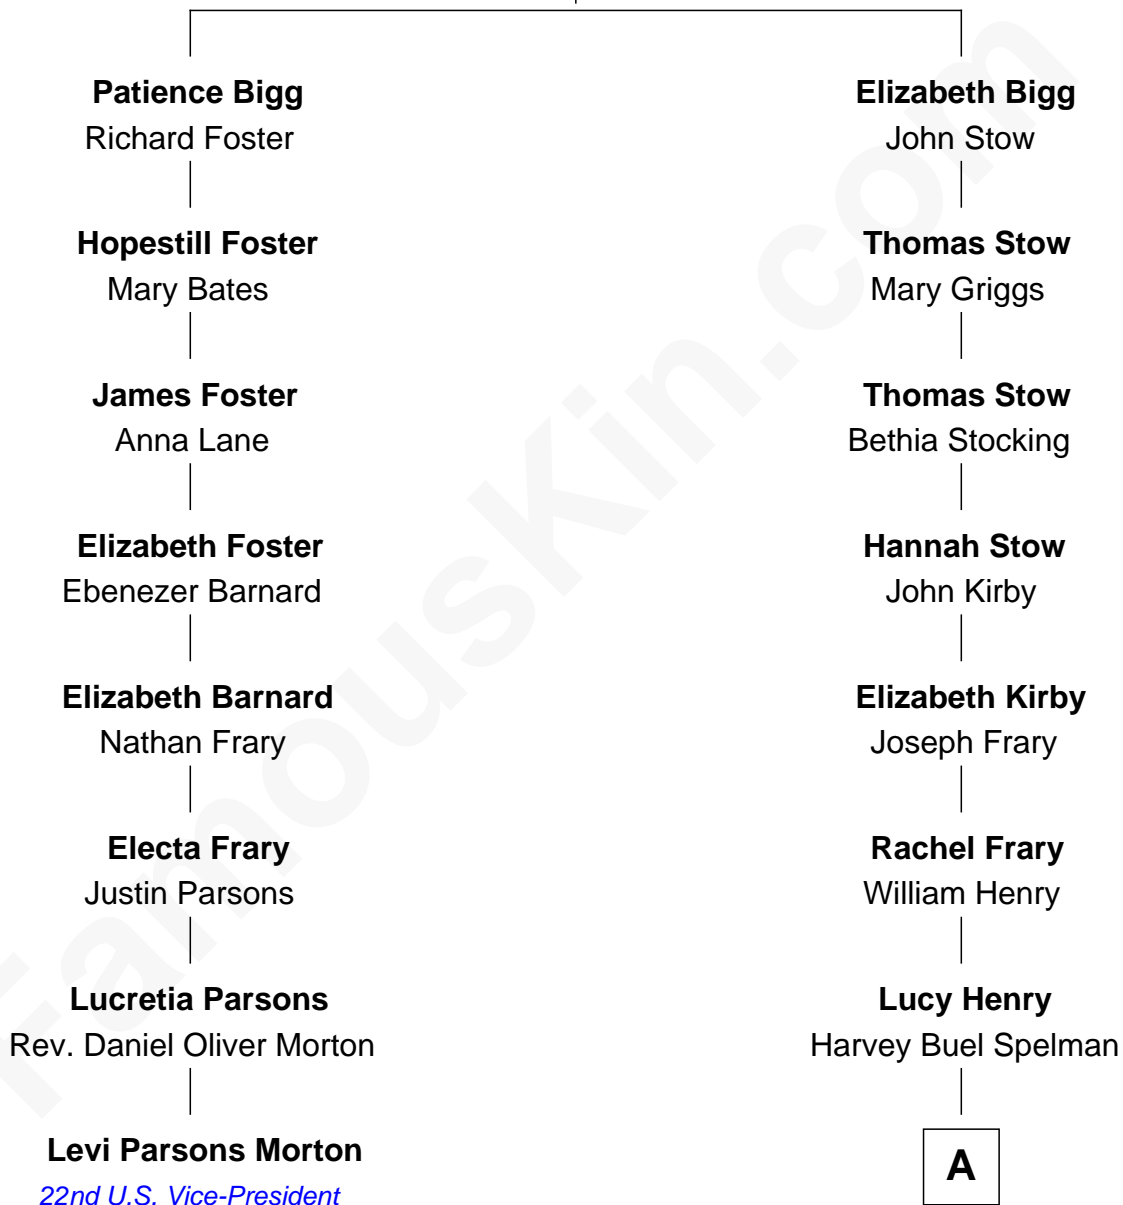

FamousKin.com Relationship Chart of

Levi Parsons Morton

22nd U.S. Vice-President

7th cousin 2 times removed of

Nelson Rockefeller

41st U.S. Vice-President

John Bigg
Rachel Martin

A

—
Laura Celestia Spelman
John Davison Rockefeller

—
John Davison Rockefeller
Abby Greene Aldrich

—
Nelson Rockefeller
41st U.S. Vice-President

FamousKin.com